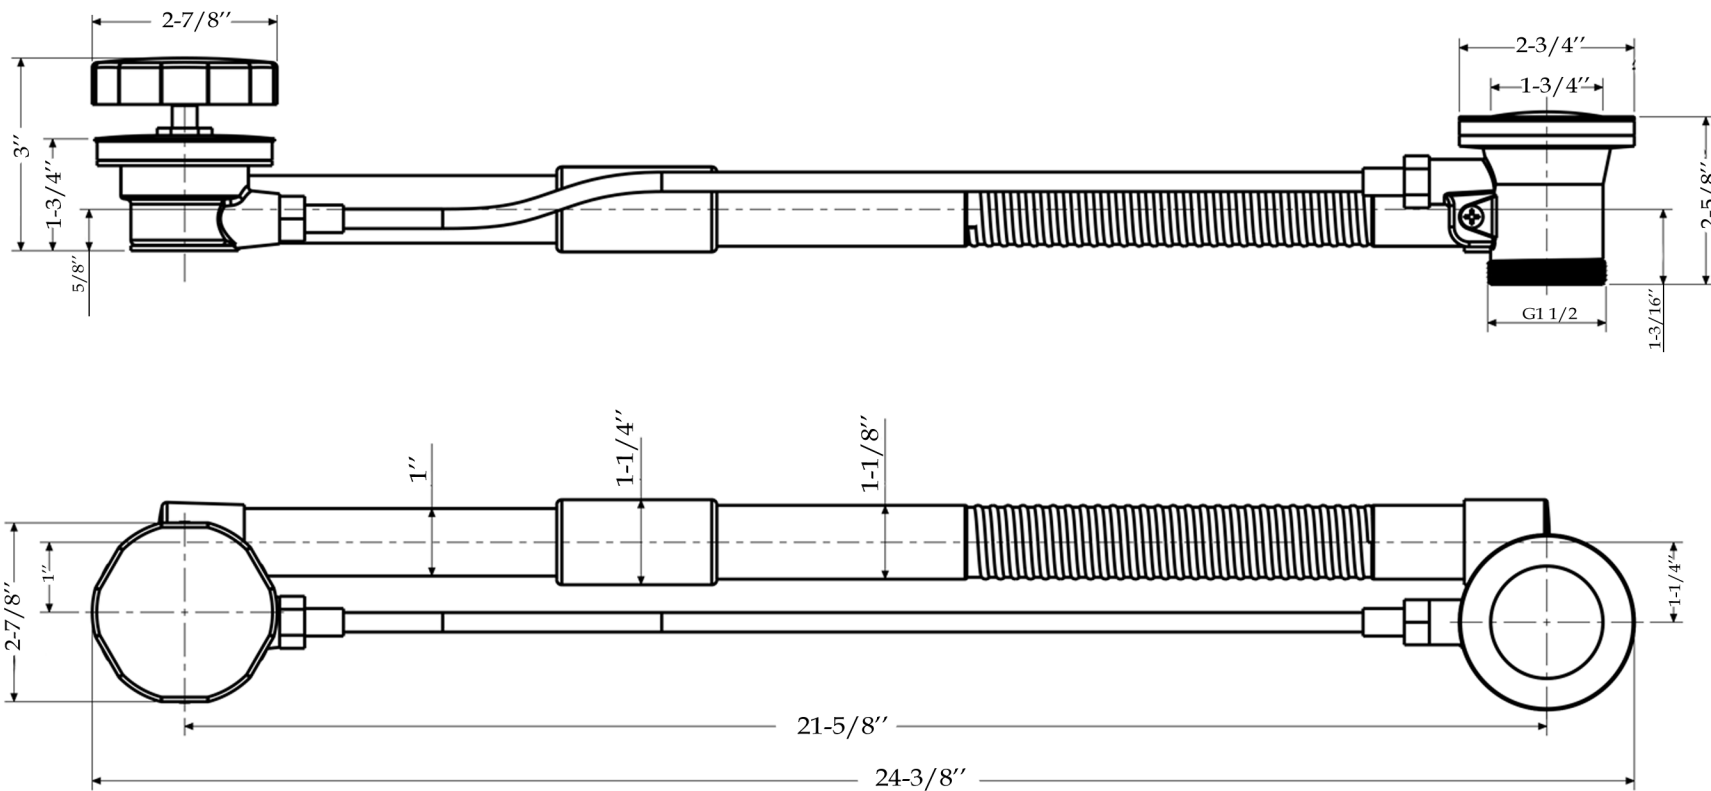

Alcove Tub Drain

by Randolph Morris

Item#: RMX-ALDN

Approximate Measurements. All products and specifications are subject to change without notice. Randolph Morris is not responsible for typographical and/or dimensional errors. Typographical errors are subject to correction.