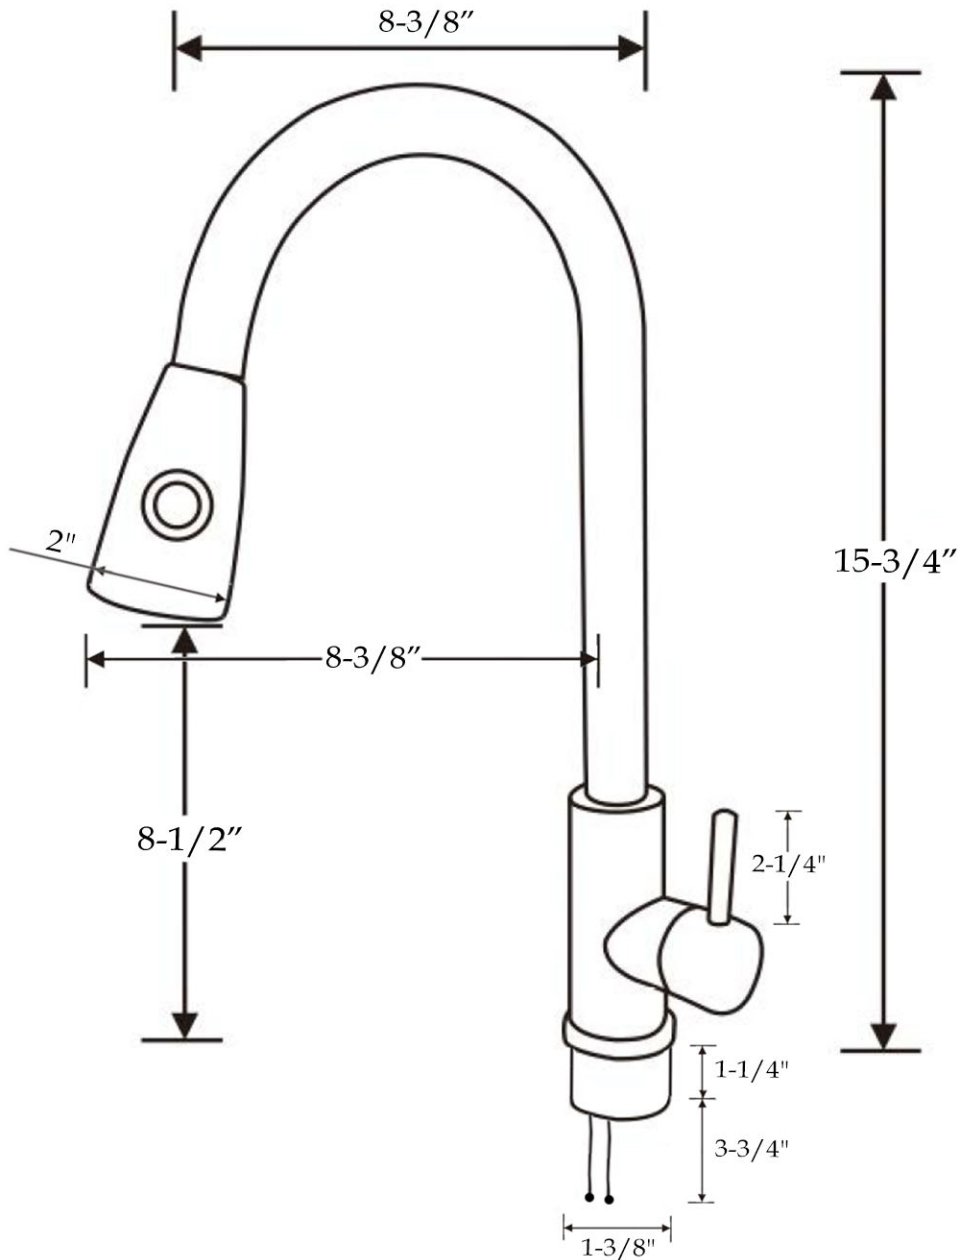

Single Post Bathroom Sink Faucet
by Randolph Morris

Item #: RMWZ8301

All products and specifications are subject to change without notice. Randolph Morris is not responsible for typographical and/or dimensional errors. Typographical errors are subject to correction.

Note: Rough-in dimensions may vary +/- 1/2" and are subject to change. No responsibility is assumed by Randolph Morris.