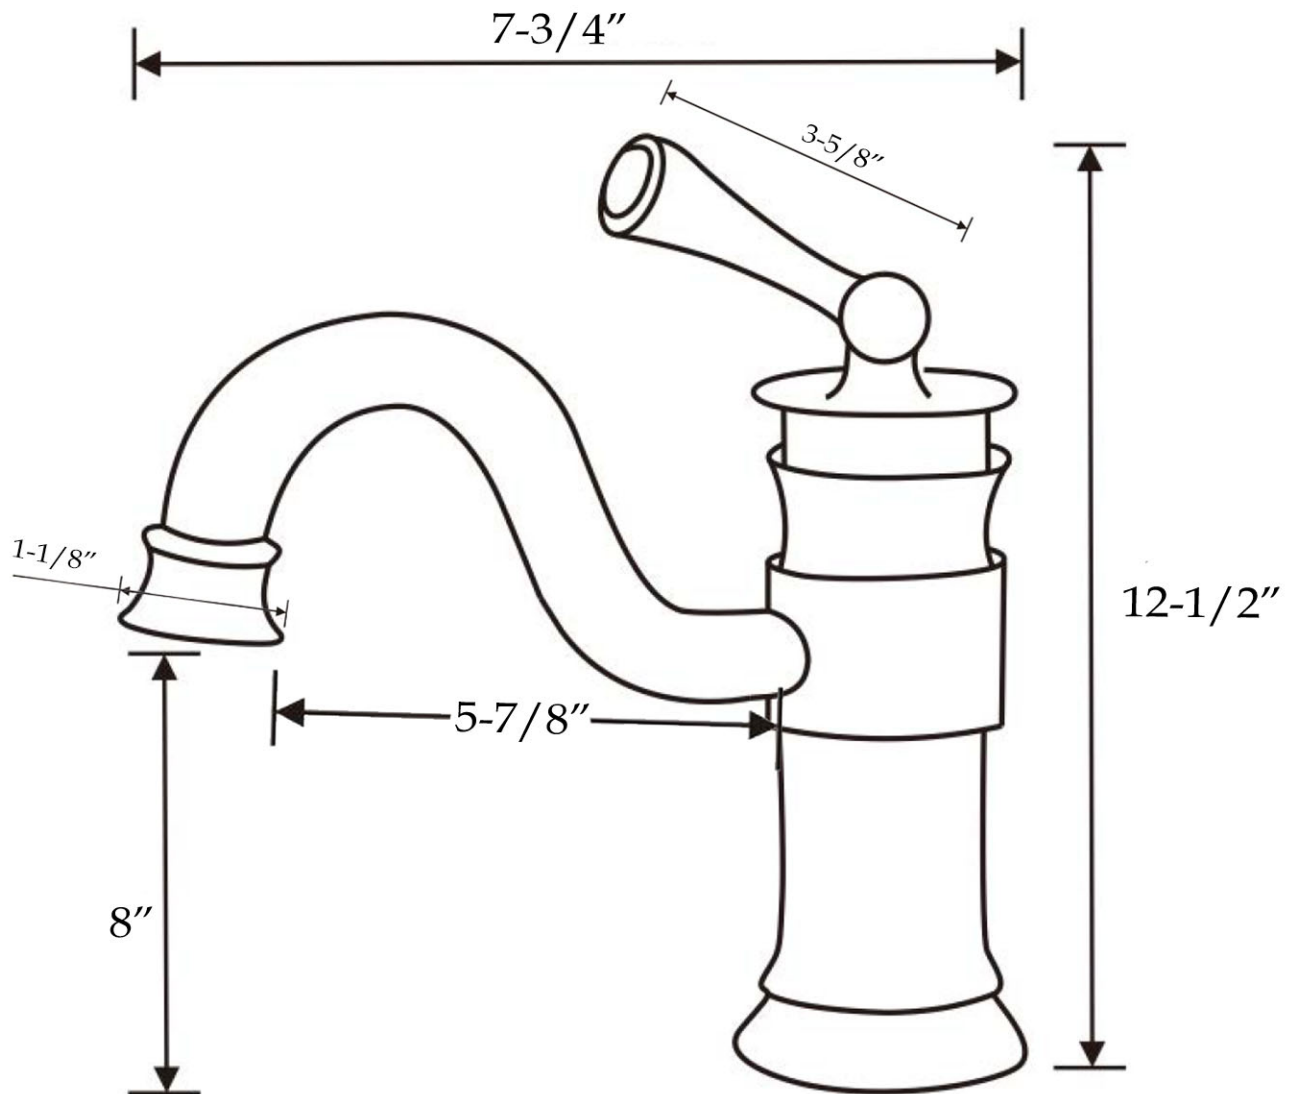

Single Post Bathroom Sink Faucet

by Randolph Morris

Item #: RMWZ7406

All products and specifications are subject to change without notice. Randolph Morris is not responsible for typographical and/or dimensional errors. Typographical errors are subject to correction.

Note: Rough-in dimensions may vary $\pm 1/2\text{''}$ and are subject to change. No responsibility is assumed by Randolph Morris.