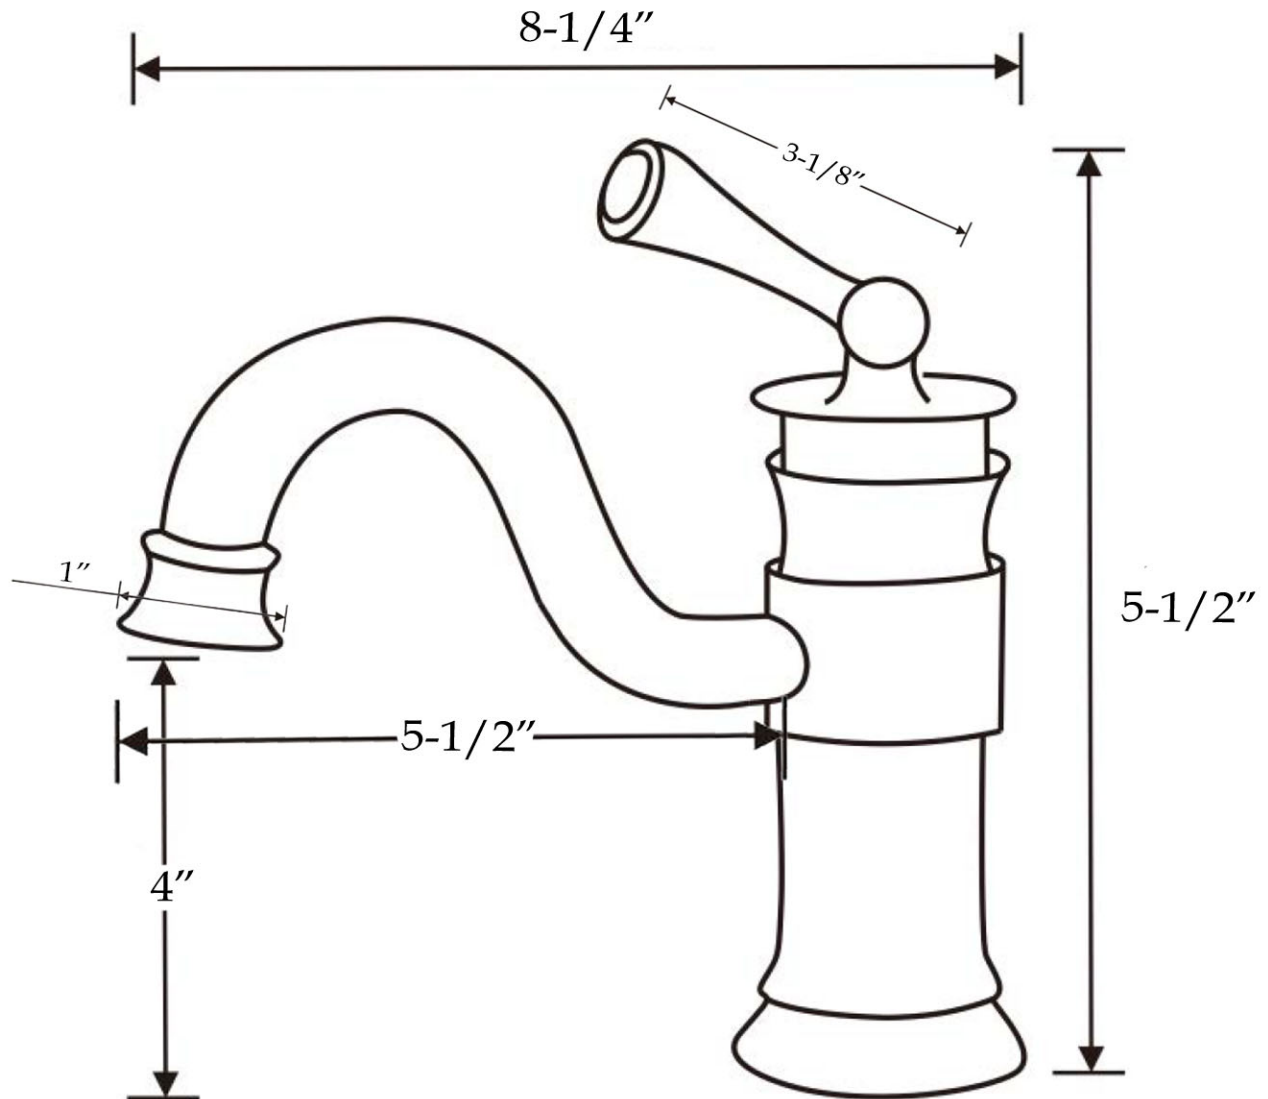

### Single Post Bathroom Sink Faucet

by Randolph Morris

Item #: RMWZ7405

All products and specifications are subject to change without notice. Randolph Morris is not responsible for typographical and/or dimensional errors. Typographical errors are subject to correction.

Note: Rough-in dimensions may vary +/- 1/2" and are subject to change. No responsibility is assumed by Randolph Morris.