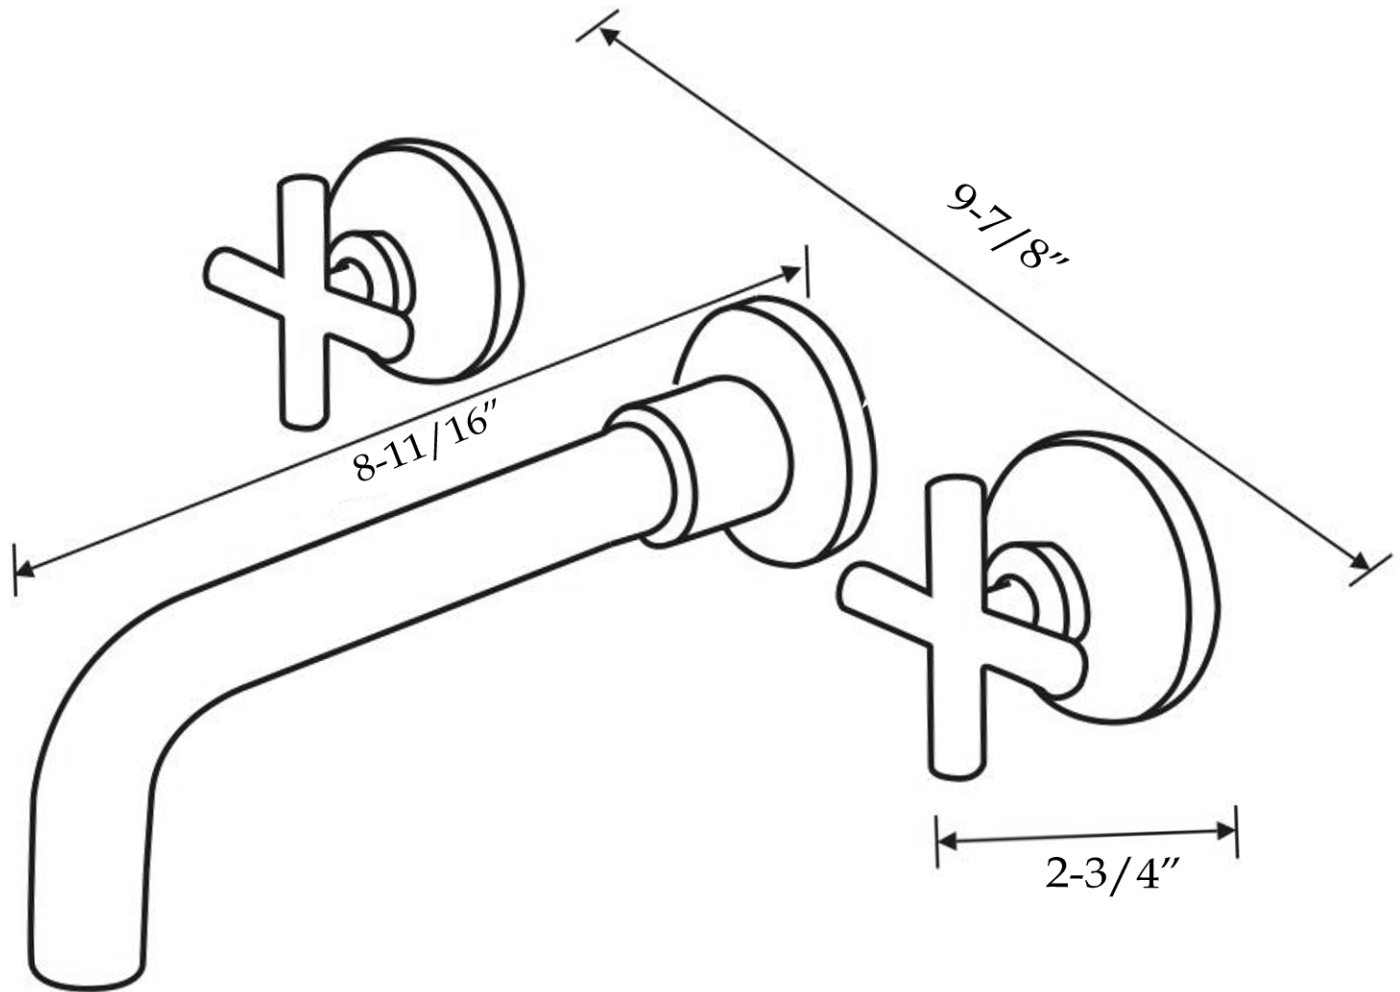

Wall Mount Bathroom Faucet
by Randolph Morris

Item #: RMWZ7217

All products and specifications are subject to change without notice. Randolph Morris is not responsible for typographical and/or dimensional errors. Typographical errors are subject to correction.

Note: Rough-in dimensions may vary +/- 1/2" and are subject to change. No responsibility is assumed by Randolph Morris.