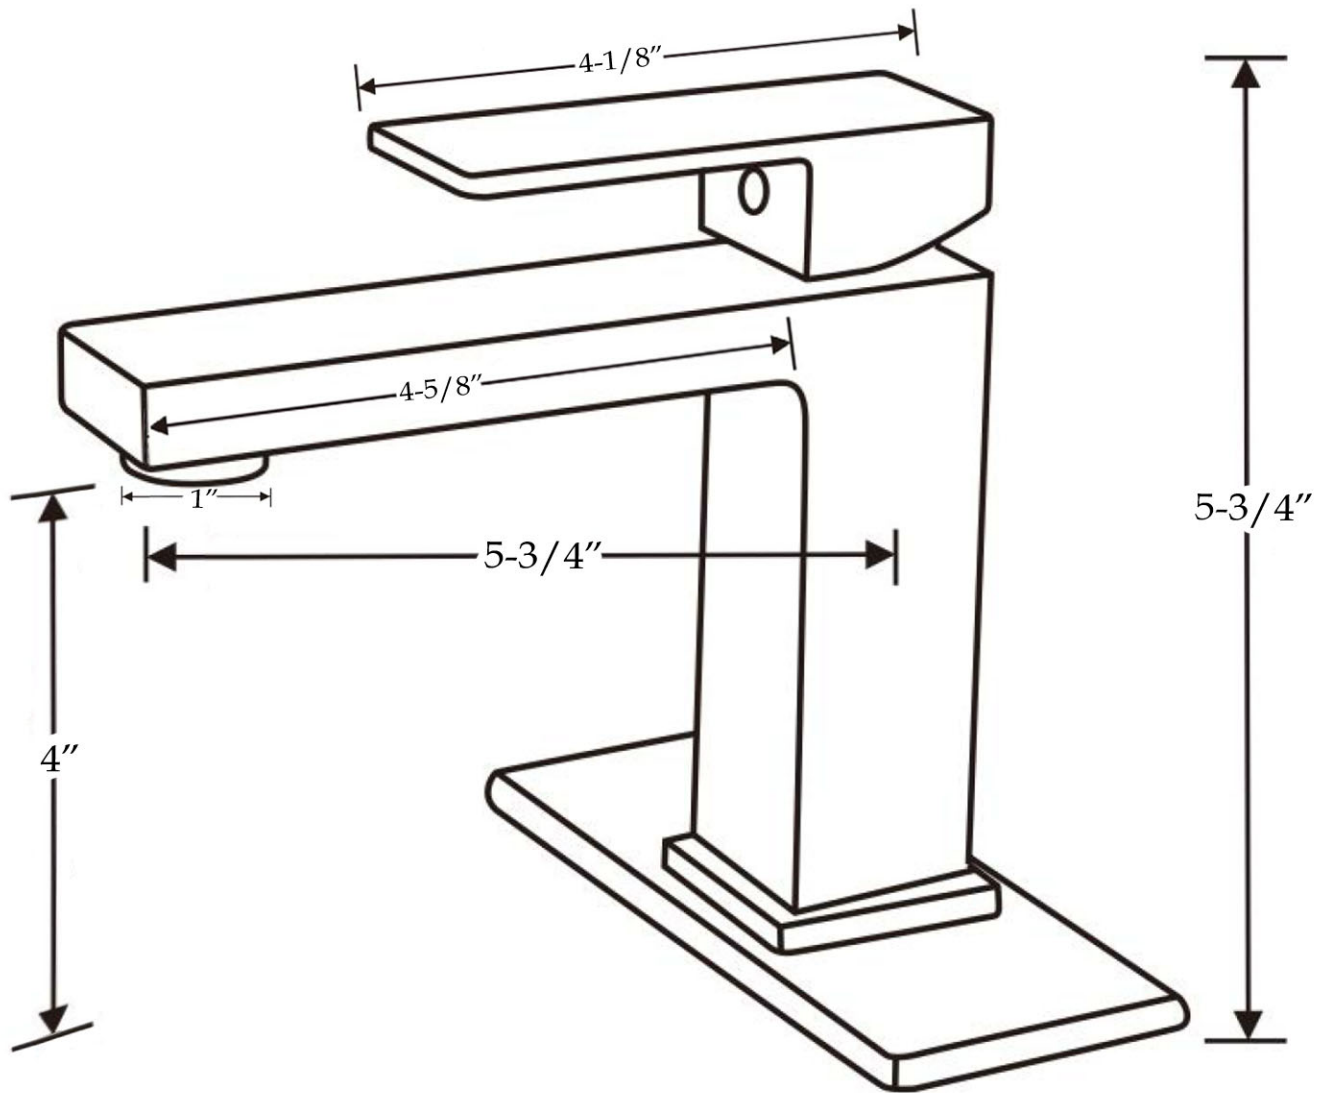

Single Post Bathroom Sink Faucet
by Randolph Morris

Item #: RMWZ7204

All products and specifications are subject to change without notice. Randolph Morris is not responsible for typographical and/or dimensional errors. Typographical errors are subject to correction.

Note: Rough-in dimensions may vary $\pm 1/2$ " and are subject to change. No responsibility is assumed by Randolph Morris.