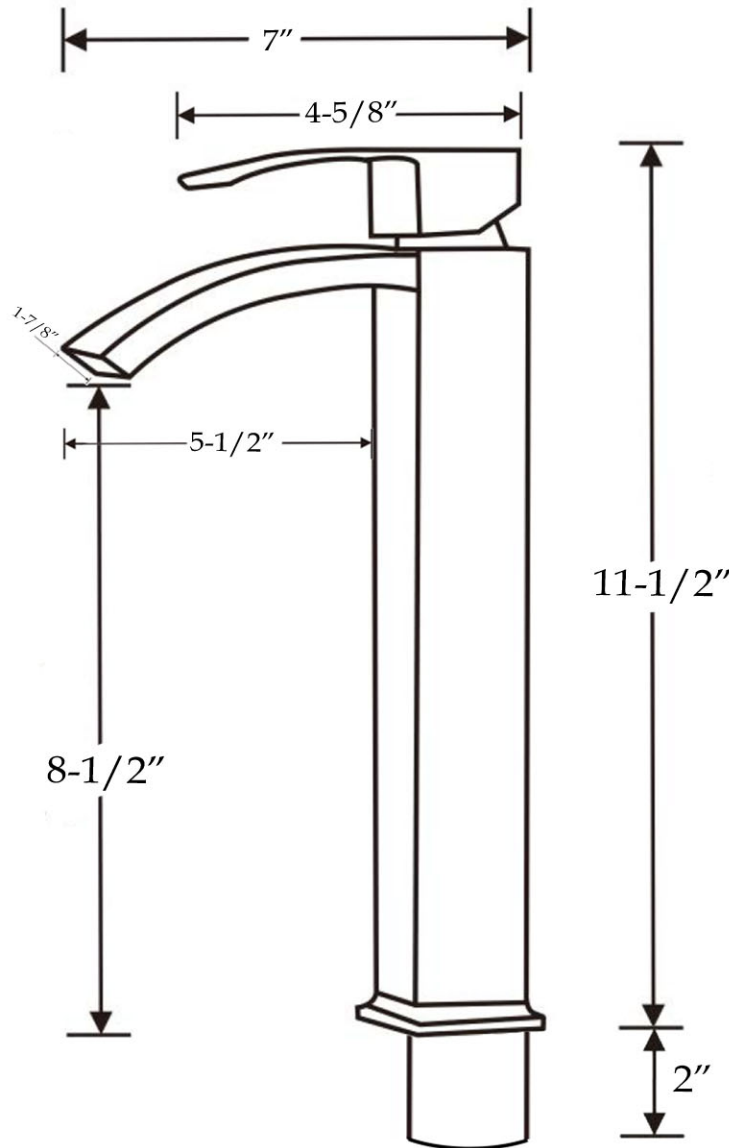

Single Post Bathroom Sink Faucet by Randolph Morris

Item #: RMWZ7160

All products and specifications are subject to change without notice. Randolph Morris is not responsible for typographical and/or dimensional errors. Typographical errors are subject to correction.

Note: Rough-in dimensions may vary +/- 1/2" and are subject to change. No responsibility is assumed by Randolph Morris.