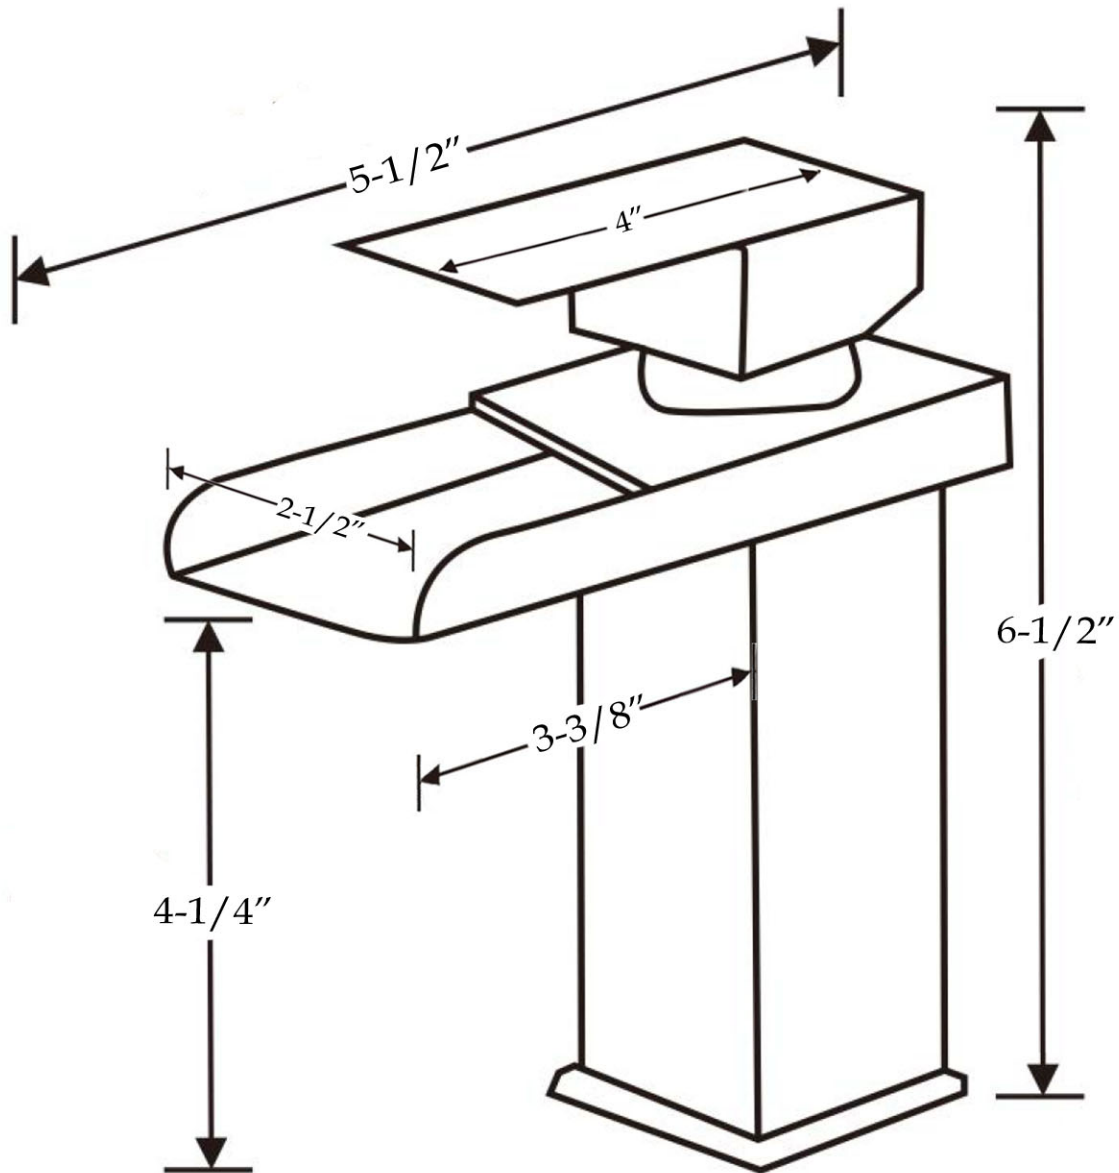

Single Post Bathroom Sink Faucet
by Randolph Morris

Item #: RMWZ7159

All products and specifications are subject to change without notice. Randolph Morris is not responsible for typographical and/or dimensional errors. Typographical errors are subject to correction.

Note: Rough-in dimensions may vary +/- 1/2" and are subject to change. No responsibility is assumed by Randolph Morris.