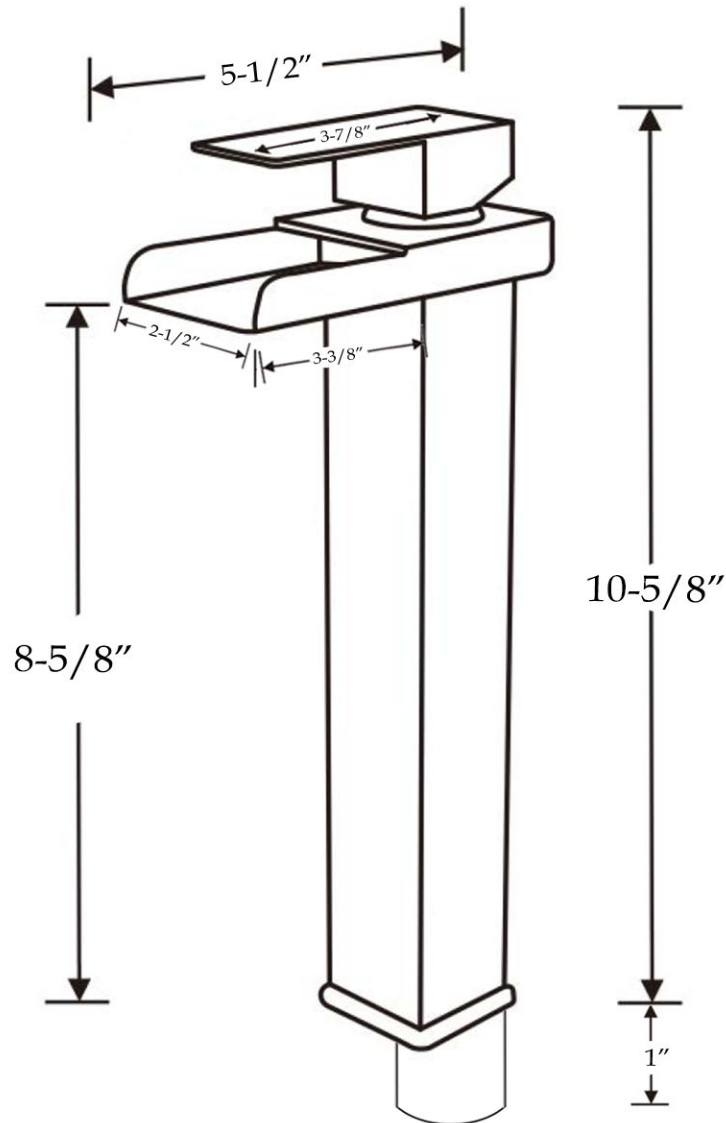

Single Post Bathroom Sink Faucet by Randolph Morris

Item #: RMWZ7104

All products and specifications are subject to change without notice. Randolph Morris is not responsible for typographical and/or dimensional errors. Typographical errors are subject to correction.

Note: Rough-in dimensions may vary $\pm 1/2''$ and are subject to change. No responsibility is assumed by Randolph Morris.