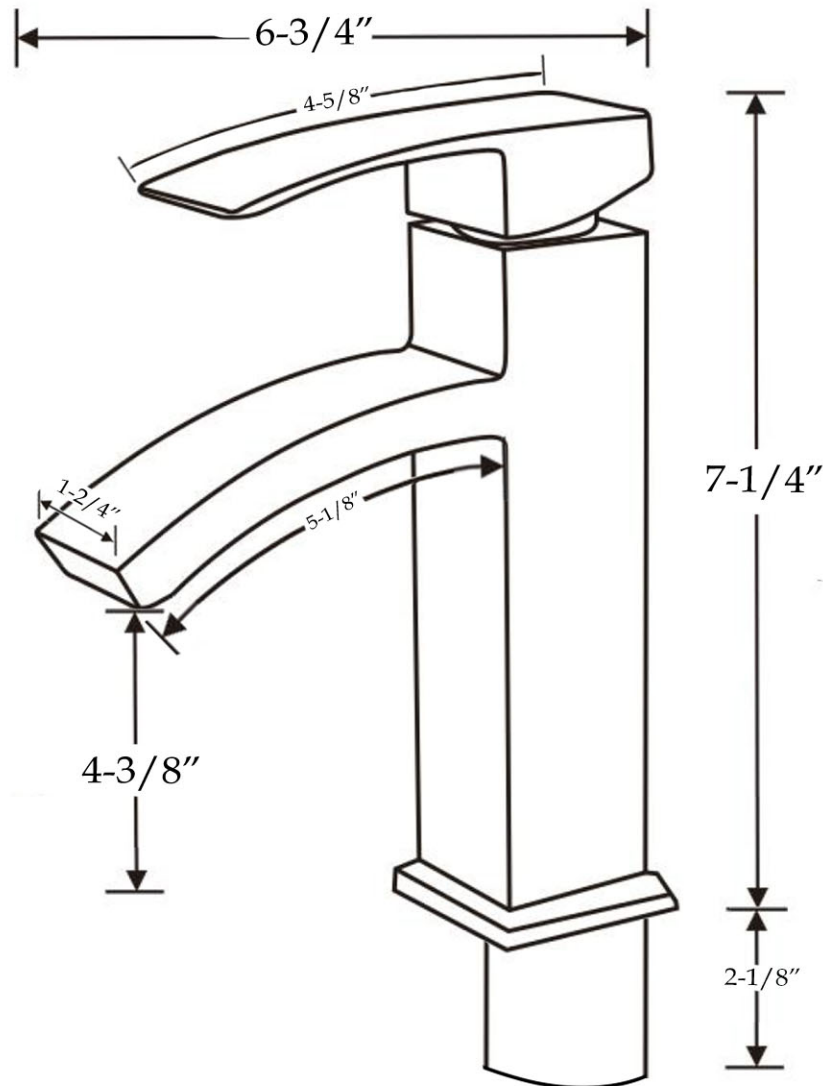

Single Post Bathroom Sink Faucet  
by Randolph Morris

Item #: RMWZ7096

All products and specifications are subject to change without notice. Randolph Morris is not responsible for typographical and/or dimensional errors. Typographical errors are subject to correction.

Note: Rough-in dimensions may vary  $\pm 1/2\text{''}$  and are subject to change. No responsibility is assumed by Randolph Morris.