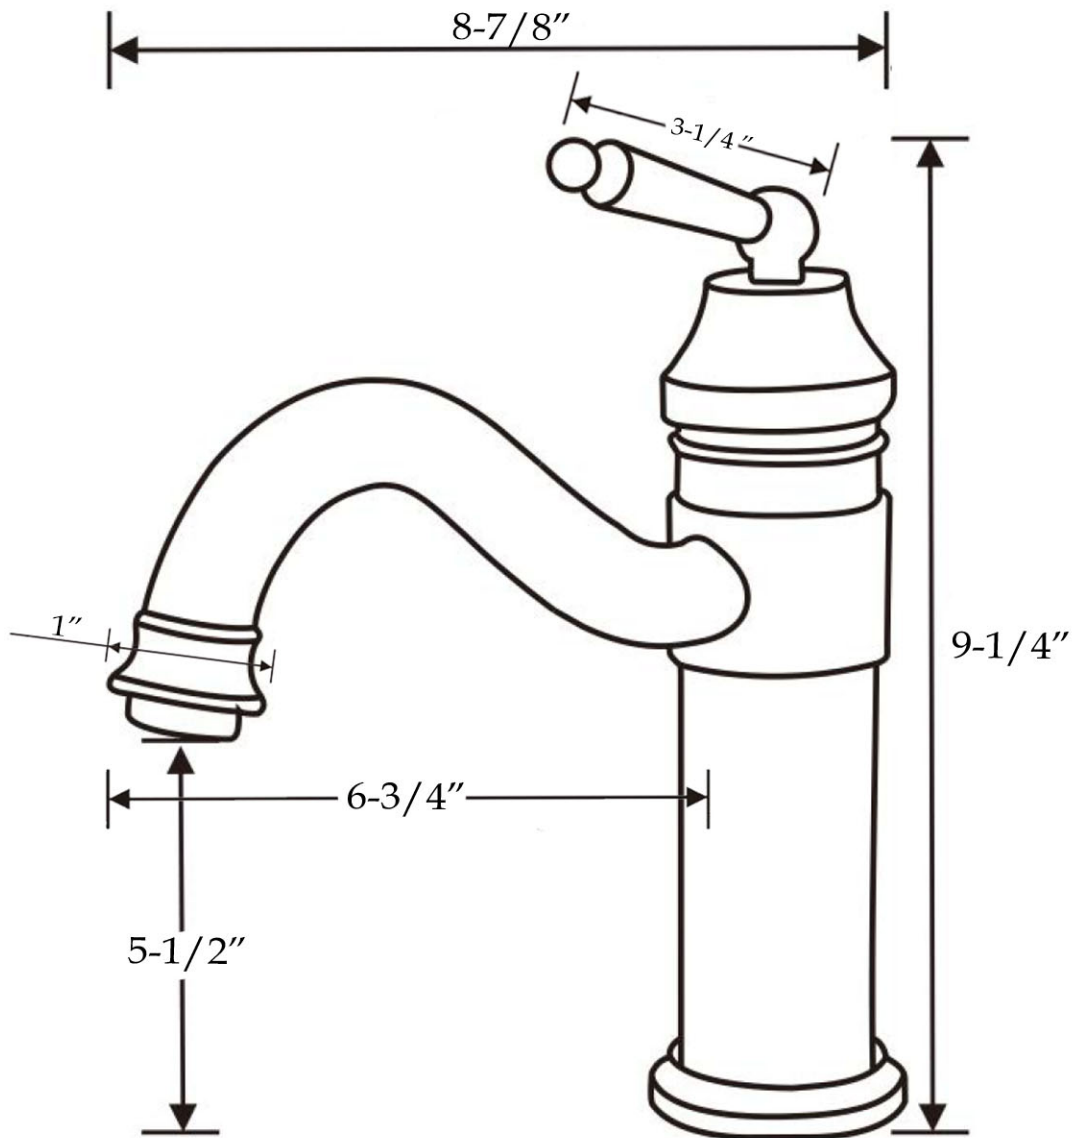

Single Post Bathroom Sink Faucet  
by Randolph Morris

Item #: RMWZ7066

All products and specifications are subject to change without notice. Randolph Morris is not responsible for typographical and/or dimensional errors. Typographical errors are subject to correction.

Note: Rough-in dimensions may vary +/- 1/2" and are subject to change. No responsibility is assumed by Randolph Morris.