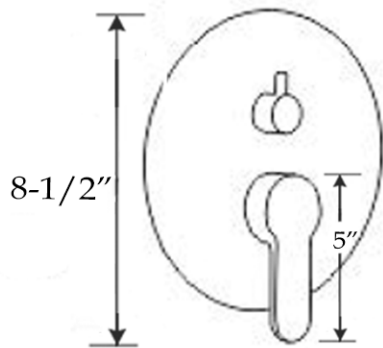

Wall Mount Shower by Randolph Morris

Item #: RMWZ6504

All products and specifications are subject to change without notice. Randolph Morris is not responsible for typographical and/or dimensional errors. Typographical errors are subject to correction.

Note: Rough-in dimensions may vary +/- 1/2" and are subject to change. No responsibility is assumed by Randolph Morris.