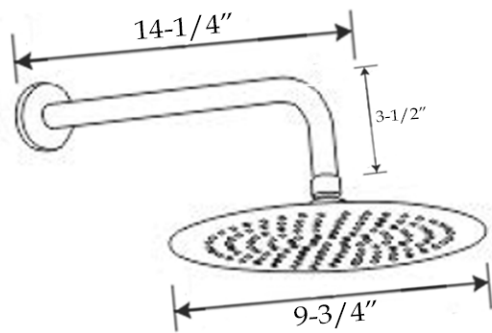

Wall Mount Shower by Randolph Morris

Item #: RMWZ6504

All products and specifications are subject to change without notice. Randolph Morris is not responsible for typographical and/or dimensional errors. Typographical errors are subject to correction.

Note: Rough-in dimensions may vary +/- 1/2" and are subject to change. No responsibility is assumed by Randolph Morris.