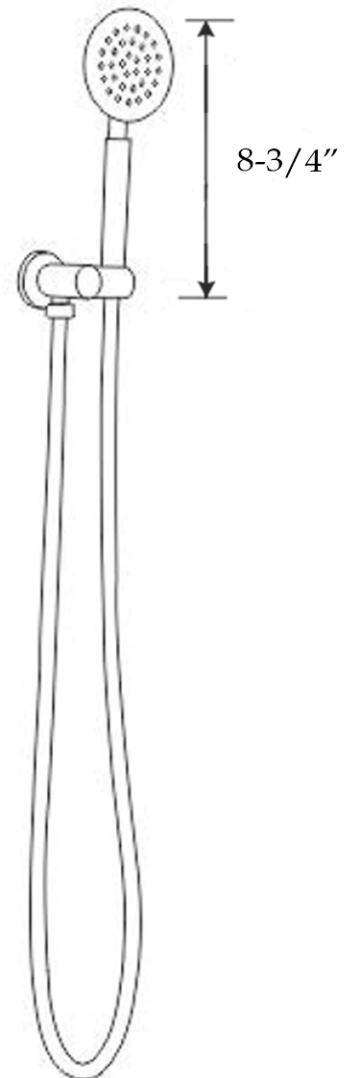

Wall Mount Shower by Randolph Morris

Item #: RMWZ6504

All products and specifications are subject to change without notice. Randolph Morris is not responsible for typographical and/or dimensional errors. Typographical errors are subject to correction.

Note: Rough-in dimensions may vary +/- 1/2" and are subject to change. No responsibility is assumed by Randolph Morris.