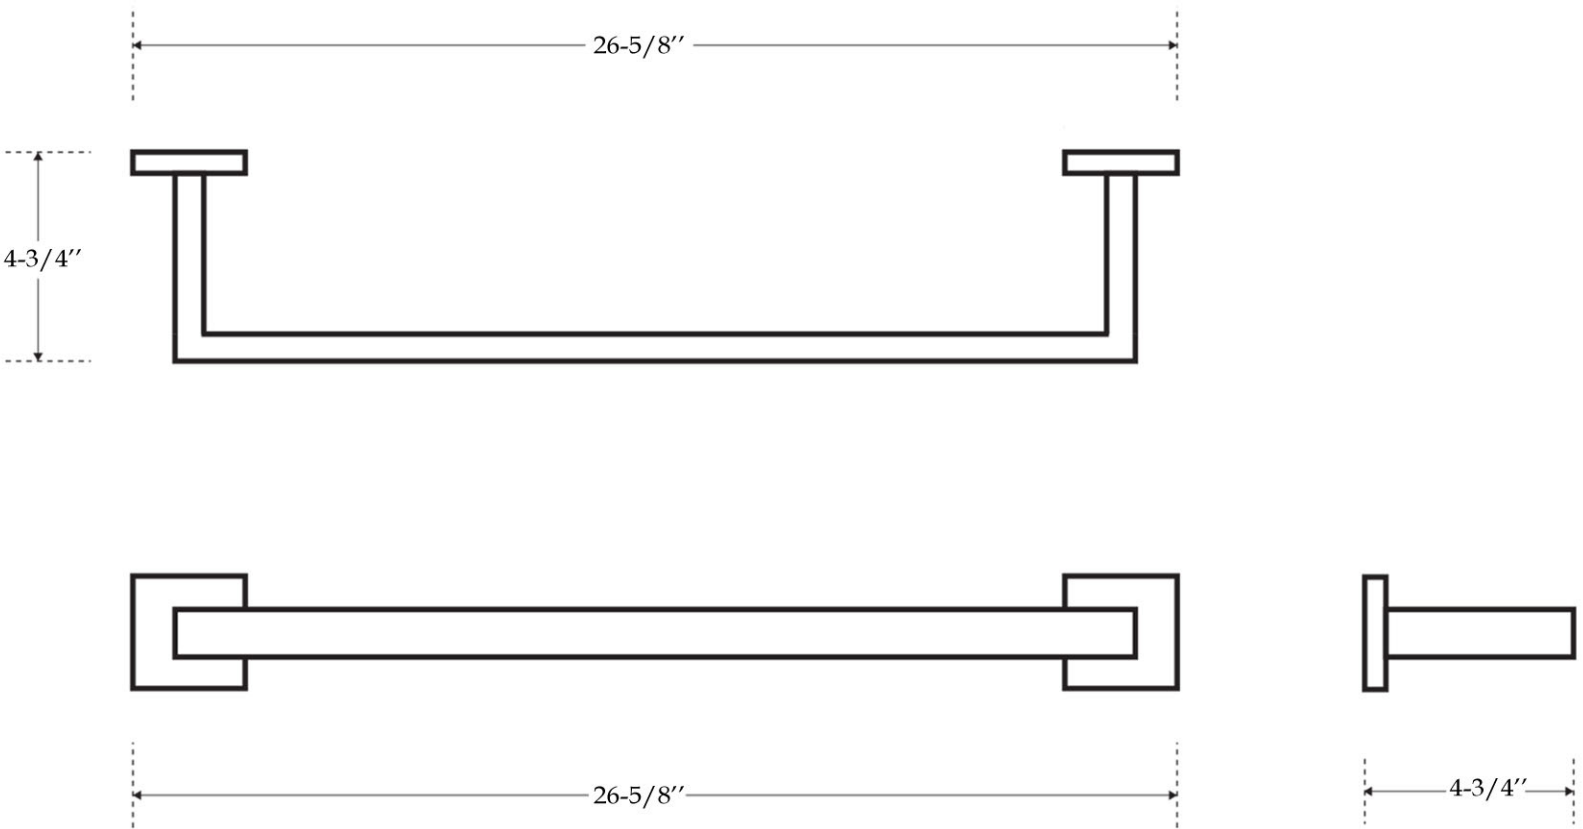

Towel Bar
by Randolph Morris

Item #: RMWZ2016TB

All products and specifications are subject to change without notice. Randolph Morris is not responsible for typographical and/or dimensional errors. Typographical errors are subject to correction.

Note: Rough-in dimensions may vary $\pm 1/2''$ and are subject to change. No responsibility is assumed by Randolph Morris.