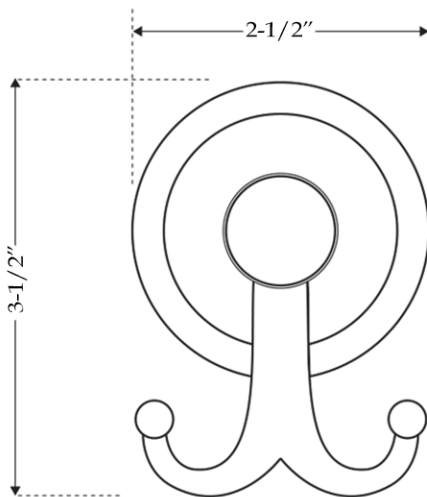

Robe Hook
by Randolph Morris

Item #: RMWZ1701

All products and specifications are subject to change without notice. Randolph Morris is not responsible for typographical and/or dimensional errors. Typographical errors are subject to correction.

Note: Rough-in dimensions may vary +/- 1/2" and are subject to change. No responsibility is assumed by Randolph Morris.