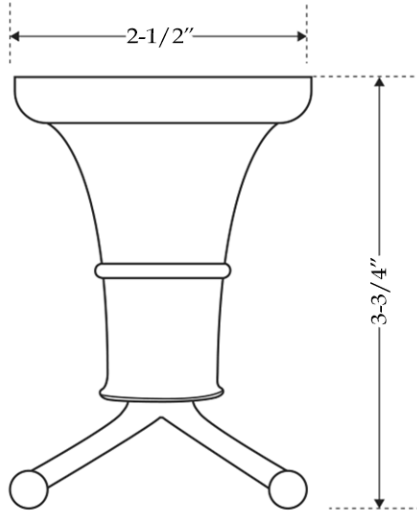

Robe Hook
by Randolph Morris

Item #: RMWZ1701

All products and specifications are subject to change without notice. Randolph Morris is not responsible for typographical and/or dimensional errors. Typographical errors are subject to correction.

Note: Rough-in dimensions may vary +/- 1/2" and are subject to change. No responsibility is assumed by Randolph Morris.