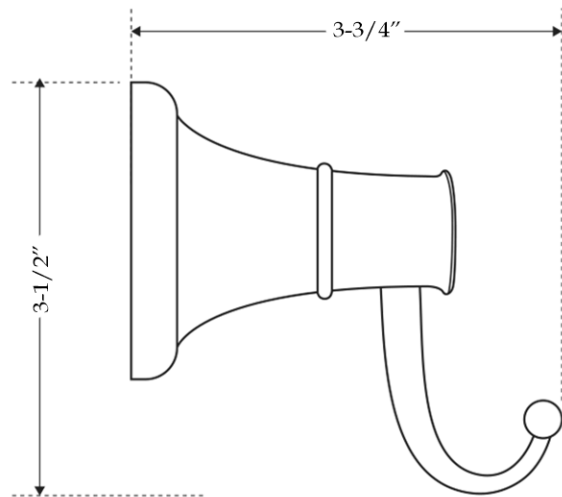

Robe Hook
by Randolph Morris

Item #: RMWZ1701

All products and specifications are subject to change without notice. Randolph Morris is not responsible for typographical and/or dimensional errors. Typographical errors are subject to correction.

Note: Rough-in dimensions may vary +/- 1/2" and are subject to change. No responsibility is assumed by Randolph Morris.