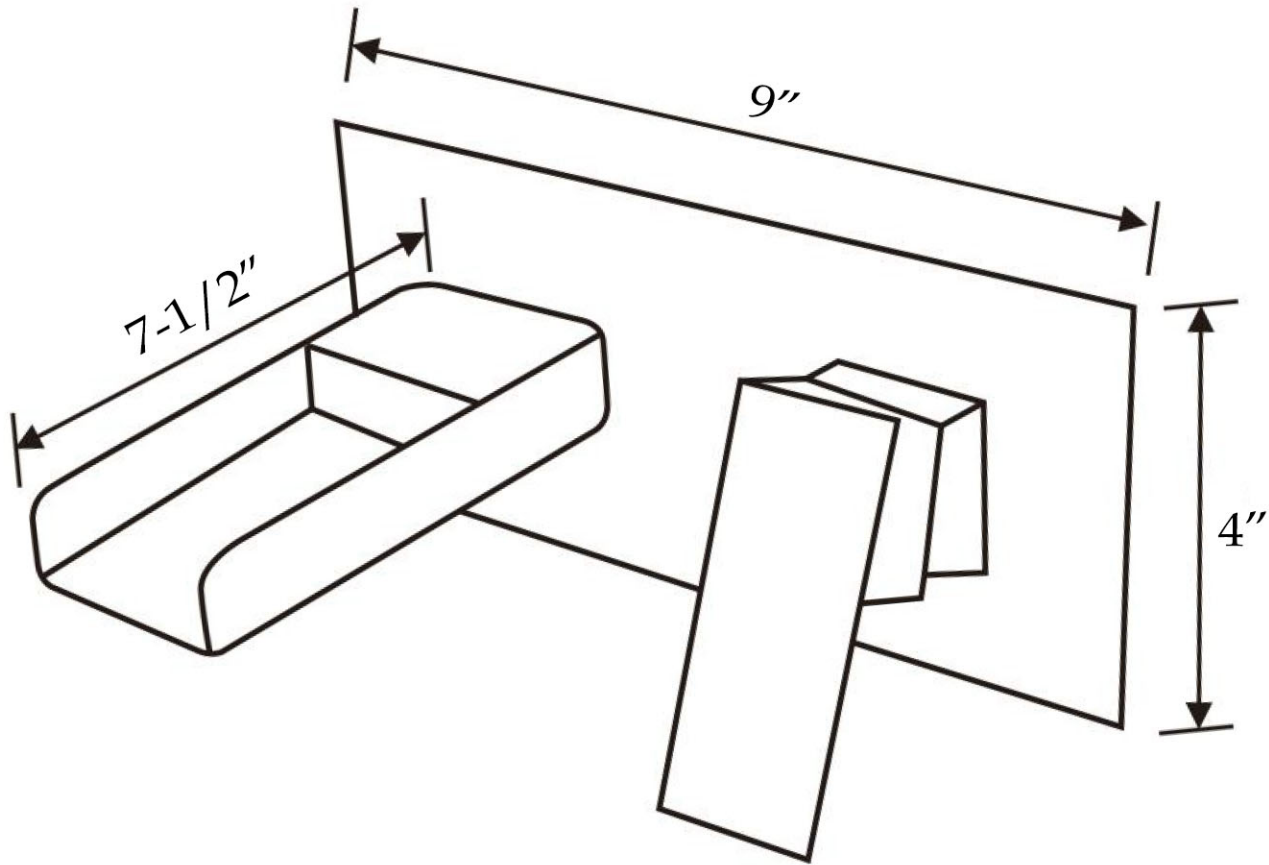

Wall Mount Bathroom Faucet

by Randolph Morris

Item #: RMWZ1308

All products and specifications are subject to change without notice. Randolph Morris is not responsible for typographical and/or dimensional errors. Typographical errors are subject to correction.

Note: Rough-in dimensions may vary +/- 1/2" and are subject to change. No responsibility is assumed by Randolph Morris.