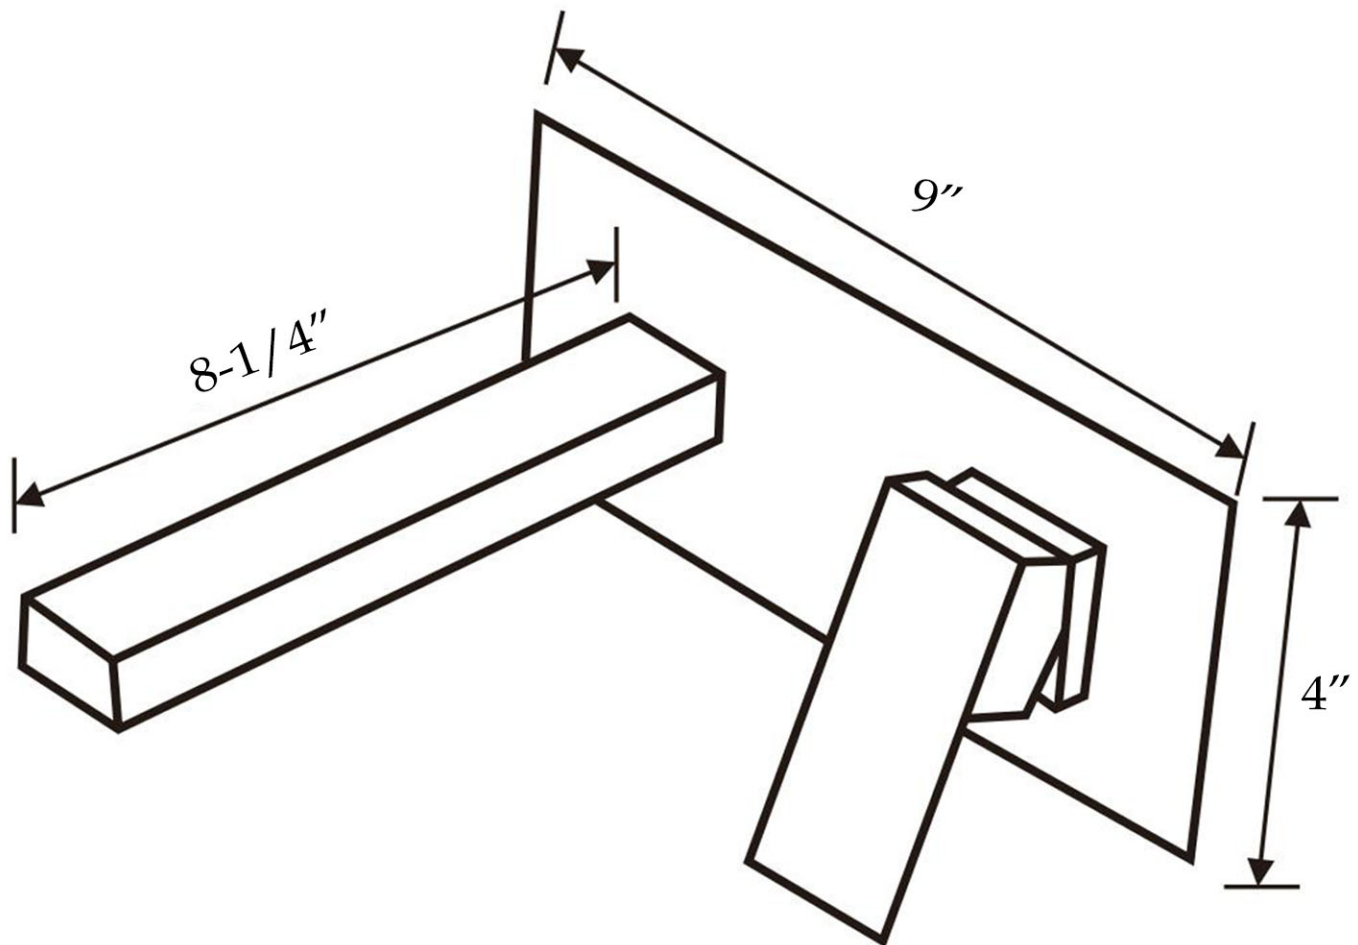

Wall Mount Bathroom Faucet
by Randolph Morris

Item #: RMWZ1307

All products and specifications are subject to change without notice. Randolph Morris is not responsible for typographical and/or dimensional errors. Typographical errors are subject to correction.

Note: Rough-in dimensions may vary +/- 1/2" and are subject to change. No responsibility is assumed by Randolph Morris.