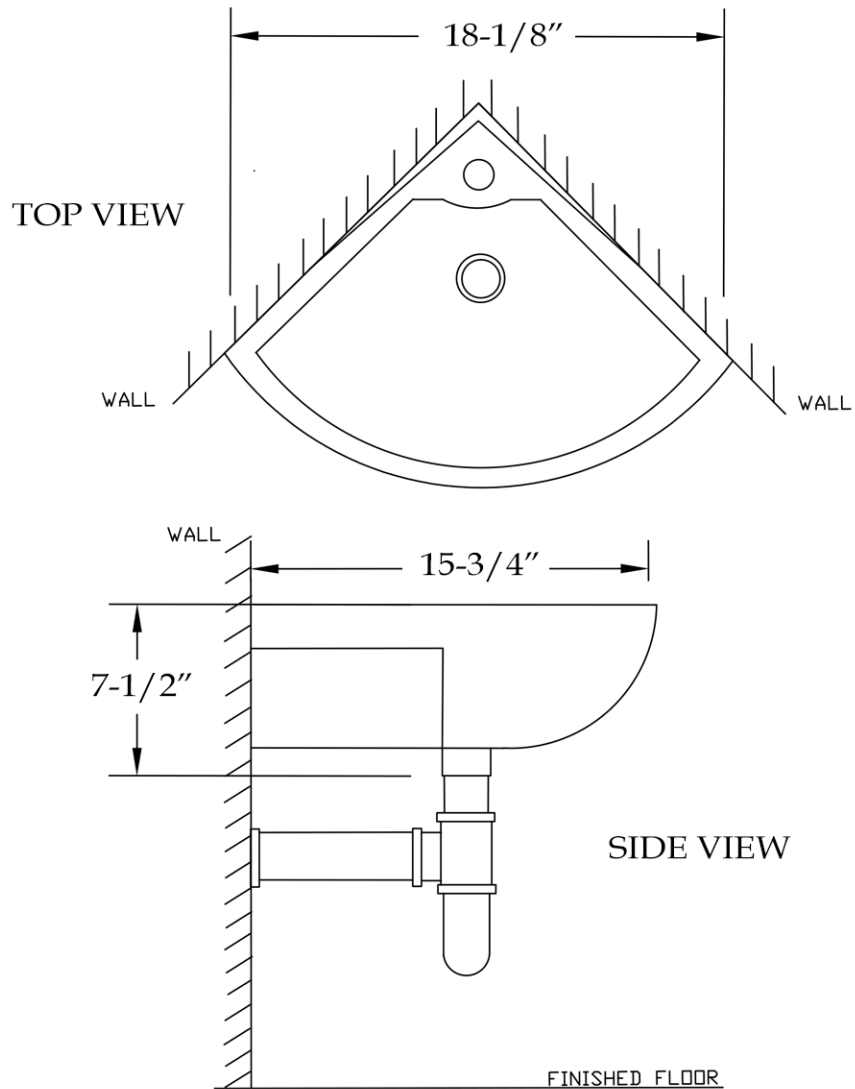

Corner Bathroom Wall Mount Sink
by Randolph Morris

Item #: RMW7621A

All products and specifications are subject to change without notice. Randolph Morris is not responsible for typographical and/or dimensional errors. Typographical errors are subject to correction.

Note: Rough-in dimensions may vary +/- 1/2" and are subject to change. No responsibility is assumed by Randolph Morris.