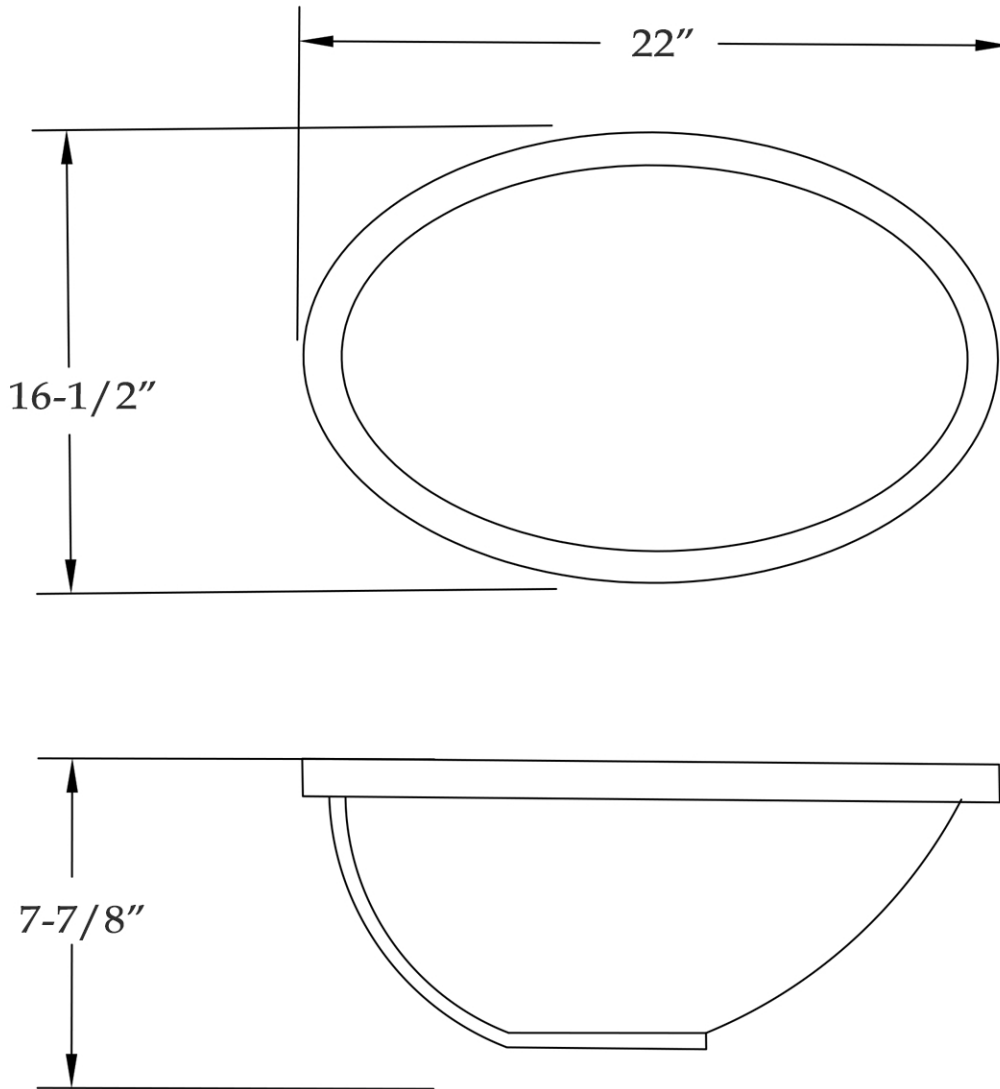

Bathroom Sink  
by Randolph Morris

Item #: RMW5009A

All products and specifications are subject to change without notice. Randolph Morris is not responsible for typographical and/or dimensional errors. Typographical errors are subject to correction.

Note: Rough-in dimensions may vary +/- 1/2" and are subject to change. No responsibility is assumed by Randolph Morris.