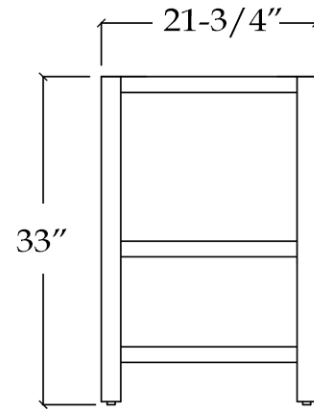

Vanity by Randolph Morris

Item #: RMV560

TOP VIEW

COUNTER-TOP

FRONT VIEW

SIDE VIEW

All products and specifications are subject to change without notice. Randolph Morris is not responsible for typographical and/or dimensional errors. Typographical errors are subject to correction.

Note: Rough-in dimensions may vary +/- 1/2" and are subject to change. No responsibility is assumed by Randolph Morris.