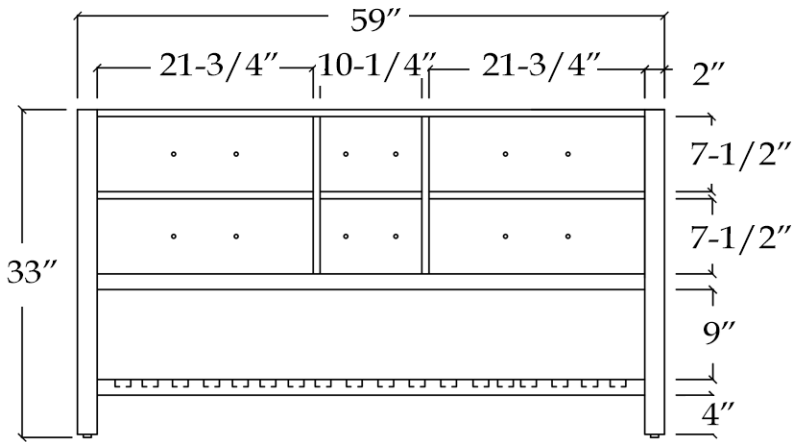

Vanity by Randolph Morris

Item #: RMV560

TOP VIEW

COUNTER-TOP

FRONT VIEW

SIDE VIEW

All products and specifications are subject to change without notice. Randolph Morris is not responsible for typographical and/or dimensional errors. Typographical errors are subject to correction.

Note: Rough-in dimensions may vary +/- 1/2" and are subject to change. No responsibility is assumed by Randolph Morris.