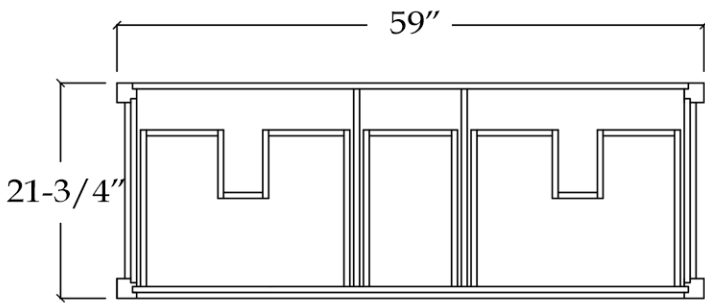

Vanity by Randolph Morris

Item #: RMV560

TOP VIEW

COUNTER-TOP

FRONT VIEW

SIDE VIEW

All products and specifications are subject to change without notice. Randolph Morris is not responsible for typographical and/or dimensional errors. Typographical errors are subject to correction.

Note: Rough-in dimensions may vary +/- 1/2" and are subject to change. No responsibility is assumed by Randolph Morris.