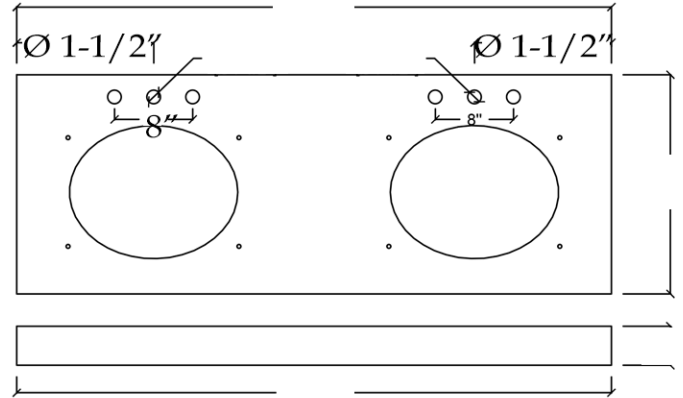

Vanity by Randolph Morris

Item #: RMV560

TOP VIEW

COUNTER-TOP

FRONT VIEW

SIDE VIEW

All products and specifications are subject to change without notice. Randolph Morris is not responsible for typographical and/or dimensional errors. Typographical errors are subject to correction.

Note: Rough-in dimensions may vary +/- 1/2" and are subject to change. No responsibility is assumed by Randolph Morris.