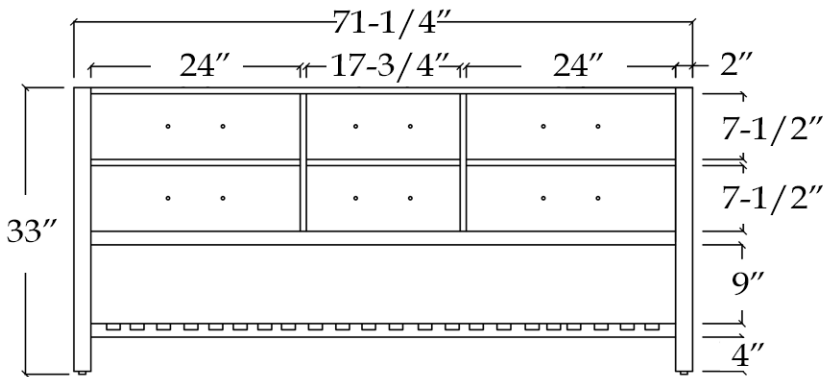

## Vanity by Randolph Morris

Item #: RMV5-72

TOP VIEW

COUNTER-TOP

FRONT VIEW

SIDE VIEW

All products and specifications are subject to change without notice. Randolph Morris is not responsible for typographical and/or dimensional errors. Typographical errors are subject to correction.

Note: Rough-in dimensions may vary +/- 1/2" and are subject to change. No responsibility is assumed by Randolph Morris.