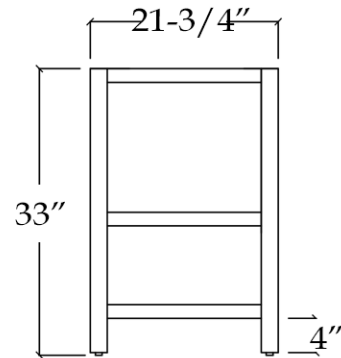

## Vanity by Randolph Morris

Item #: RMV5-72

TOP VIEW

COUNTER-TOP

FRONT VIEW

SIDE VIEW

All products and specifications are subject to change without notice. Randolph Morris is not responsible for typographical and/or dimensional errors. Typographical errors are subject to correction.

Note: Rough-in dimensions may vary +/- 1/2" and are subject to change. No responsibility is assumed by Randolph Morris.