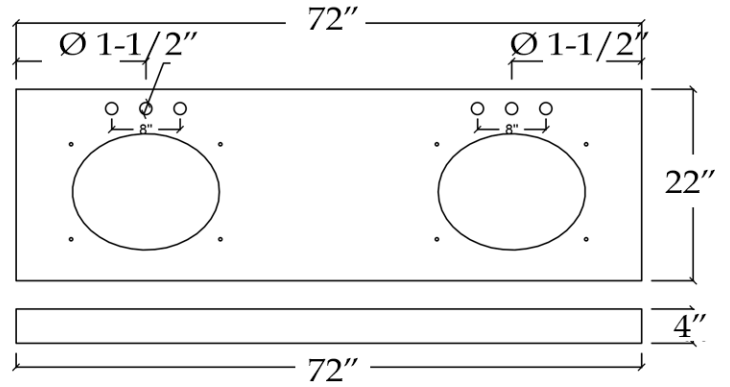

## Vanity by Randolph Morris

Item #: RMV5-72

TOP VIEW

COUNTER-TOP

FRONT VIEW

SIDE VIEW

All products and specifications are subject to change without notice. Randolph Morris is not responsible for typographical and/or dimensional errors. Typographical errors are subject to correction.

Note: Rough-in dimensions may vary +/- 1/2" and are subject to change. No responsibility is assumed by Randolph Morris.