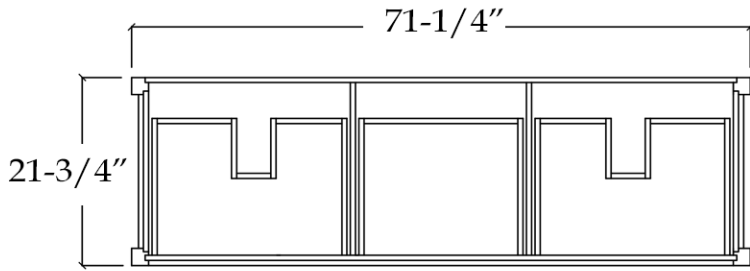

## Vanity by Randolph Morris

Item #: RMV5-72

TOP VIEW

COUNTER-TOP

FRONT VIEW

SIDE VIEW

All products and specifications are subject to change without notice. Randolph Morris is not responsible for typographical and/or dimensional errors. Typographical errors are subject to correction.

Note: Rough-in dimensions may vary +/- 1/2" and are subject to change. No responsibility is assumed by Randolph Morris.