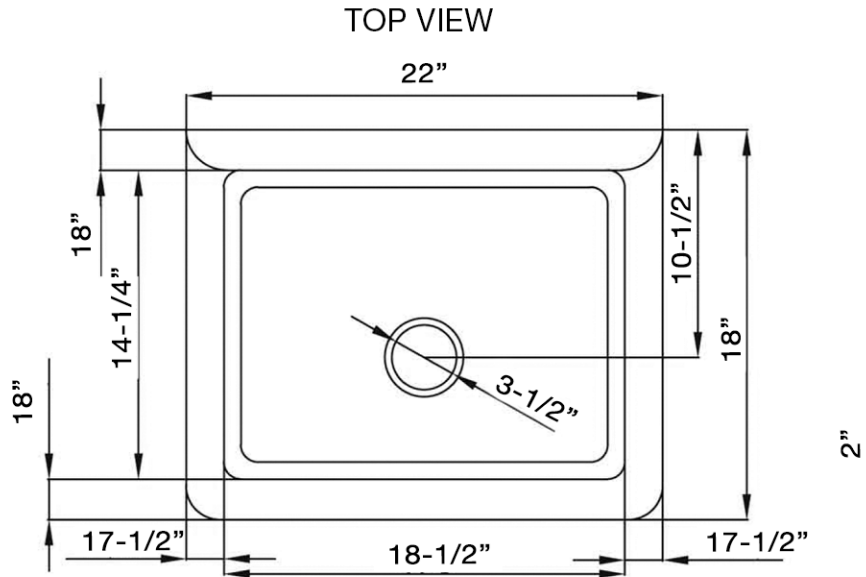

Cast Iron High Back Sink by Randolph Morris

Item #: RMUTILITY

BACK VIEW

SIDE VIEW

All products and specifications are subject to change without notice. Randolph Morris is not responsible for typographical and/or dimensional errors. Typographical errors are subject to correction.

Note: Rough-in dimensions may vary +/- 1/2" and are subject to change. No responsibility is assumed by Randolph Morris.