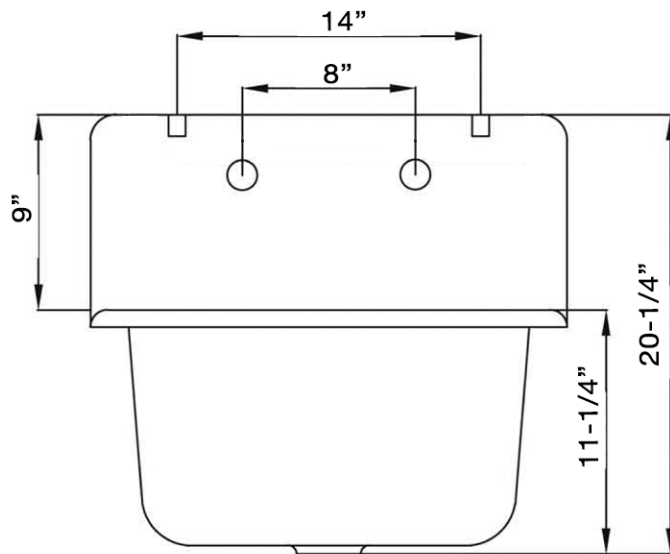

Cast Iron High Back Sink by Randolph Morris

Item #: RMUTILITY

BACK VIEW

SIDE VIEW

All products and specifications are subject to change without notice. Randolph Morris is not responsible for typographical and/or dimensional errors. Typographical errors are subject to correction.

Note: Rough-in dimensions may vary +/- 1/2" and are subject to change. No responsibility is assumed by Randolph Morris.