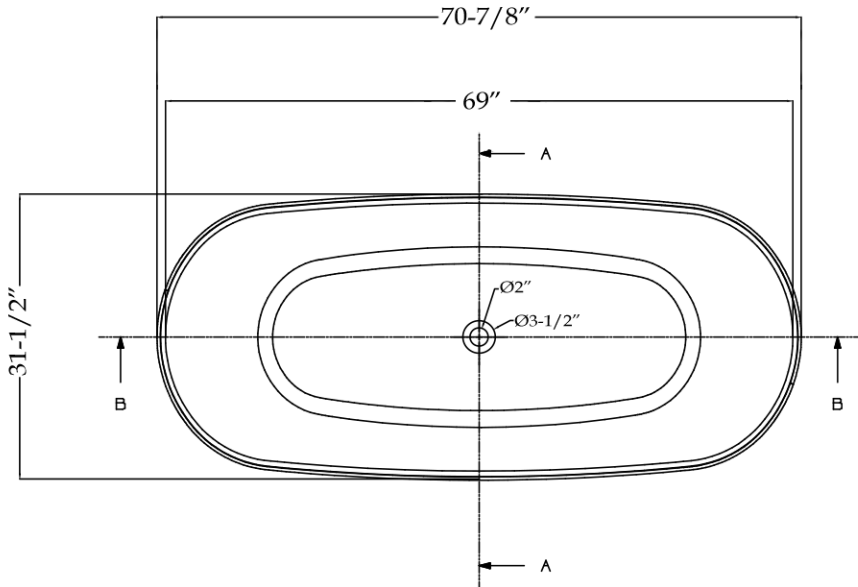

Freestanding Tub
by Randolph Morris

Item #: RMTW89

SECTION A-A

SECTION B-B

All products and specifications are subject to change without notice. Randolph Morris is not responsible for typographical and/or dimensional errors. Typographical errors are subject to correction.

Note: Rough-in dimensions may vary +/- 1/2" and are subject to change. No responsibility is assumed by Randolph Morris.