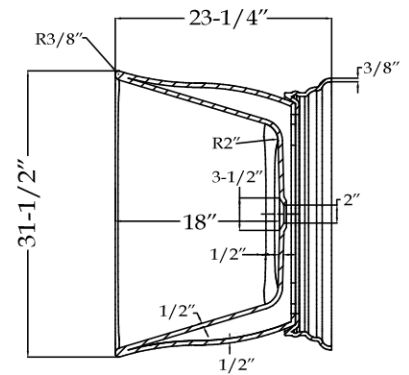

Freestanding Tub
by Randolph Morris

Item #: RMTW89

SECTION A-A

SECTION B-B

All products and specifications are subject to change without notice. Randolph Morris is not responsible for typographical and/or dimensional errors. Typographical errors are subject to correction.

Note: Rough-in dimensions may vary +/- 1/2" and are subject to change. No responsibility is assumed by Randolph Morris.