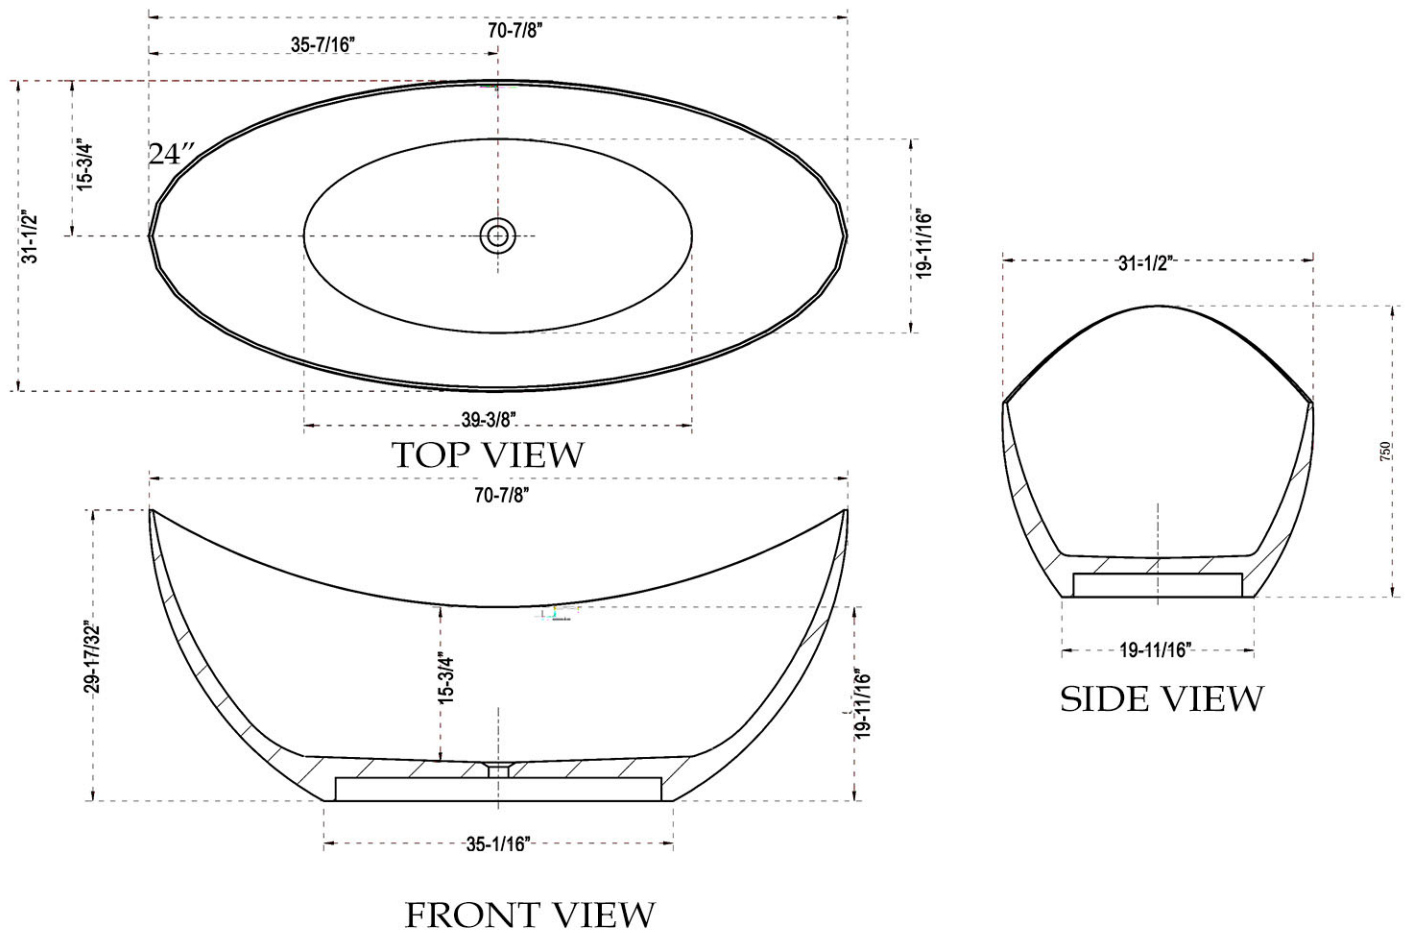

## Solid Surface Freestanding Tub by Randolph Morris

Item #: RMTW8618-71

Volume: 110 gal    Weight: 220 lbs    Water Depth:  $13\frac{1}{2}$ "

All products and specifications are subject to change without notice. Randolph Morris is not responsible for typographical and/or dimensional errors. Typographical errors are subject to correction.

Note: Rough-in dimensions may vary  $\pm 1/2$ " and are subject to change. No responsibility is assumed by Randolph Morris.