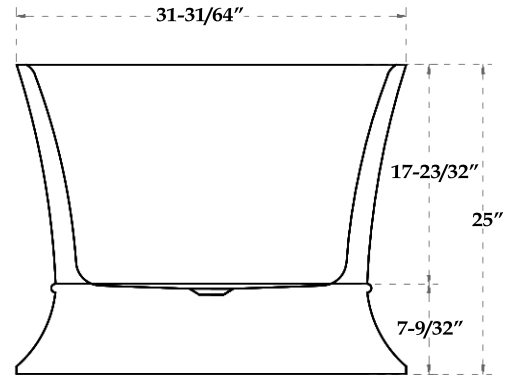

Traditional Tub
by Randolph Morris

Item #: RMTW7995-67

FRONT VIEW

TOP VIEW

SIDE VIEW

All products and specifications are subject to change without notice. Randolph Morris is not responsible for typographical and/or dimensional errors. Typographical errors are subject to correction.

Note: Rough-in dimensions may vary +/- 1/2" and are subject to change. No responsibility is assumed by Randolph Morris.