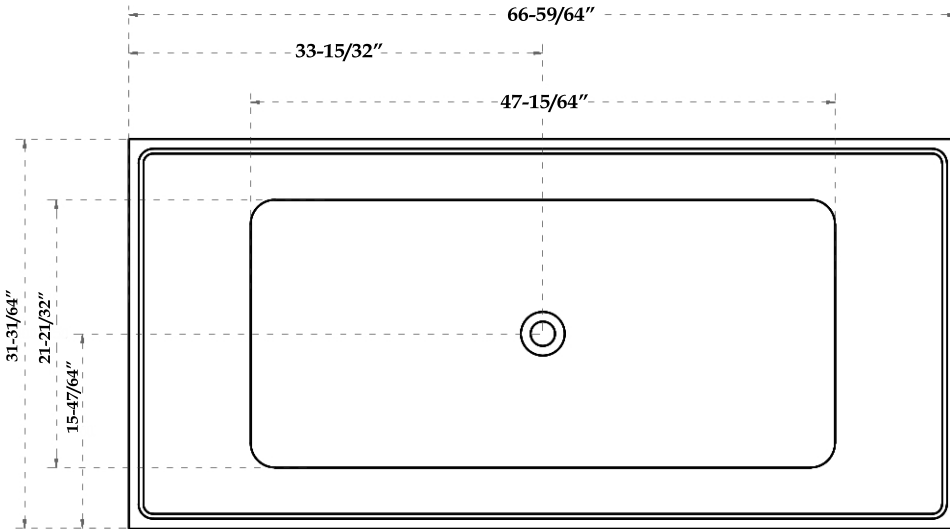

Traditional Tub
by Randolph Morris

Item #: RMTW7995-67

FRONT VIEW

TOP VIEW

SIDE VIEW

All products and specifications are subject to change without notice. Randolph Morris is not responsible for typographical and/or dimensional errors. Typographical errors are subject to correction.

Note: Rough-in dimensions may vary +/- 1/2" and are subject to change. No responsibility is assumed by Randolph Morris.