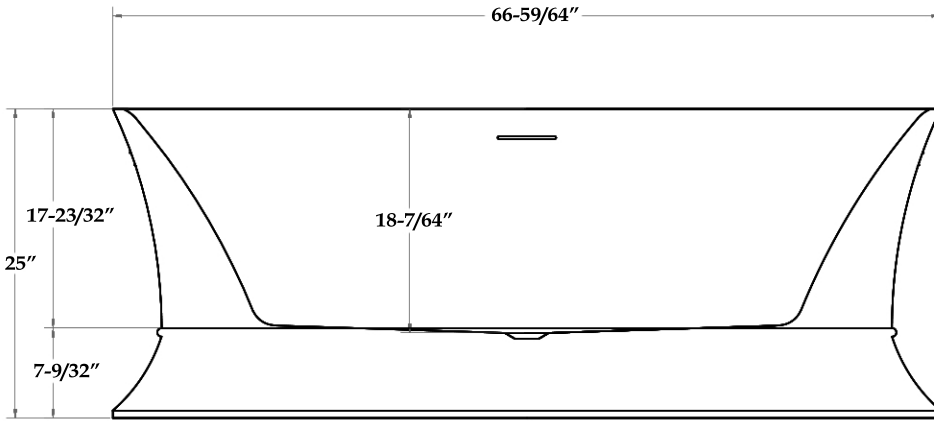

Traditional Tub
by Randolph Morris

Item #: RMTW7995-67

FRONT VIEW

TOP VIEW

SIDE VIEW

All products and specifications are subject to change without notice. Randolph Morris is not responsible for typographical and/or dimensional errors. Typographical errors are subject to correction.

Note: Rough-in dimensions may vary +/- 1/2" and are subject to change. No responsibility is assumed by Randolph Morris.