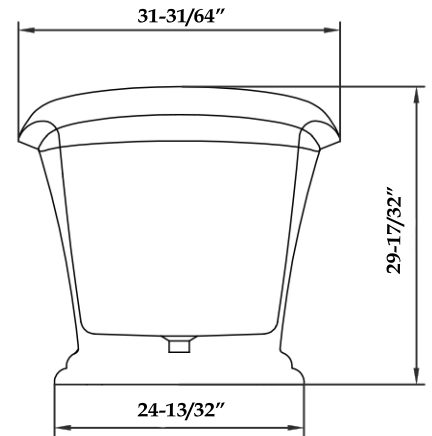

Slipper Traditional Tub by Randolph Morris

Item #: RMTW7992-67

FRONT VIEW

SIDE VIEW

TOP VIEW

All products and specifications are subject to change without notice. Randolph Morris is not responsible for typographical and/or dimensional errors. Typographical errors are subject to correction.

Note: Rough-in dimensions may vary +/- 1/2" and are subject to change. No responsibility is assumed by Randolph Morris.