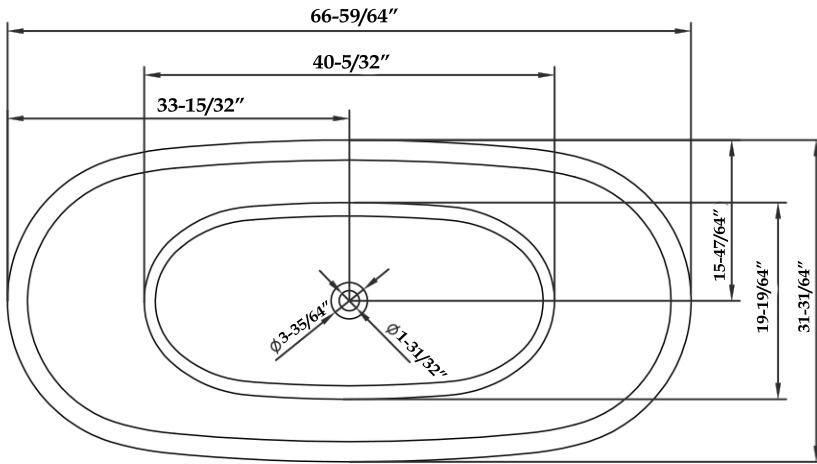

Slipper Traditional Tub by Randolph Morris

Item #: RMTW7992-67

FRONT VIEW

SIDE VIEW

TOP VIEW

All products and specifications are subject to change without notice. Randolph Morris is not responsible for typographical and/or dimensional errors. Typographical errors are subject to correction.

Note: Rough-in dimensions may vary +/- 1/2" and are subject to change. No responsibility is assumed by Randolph Morris.