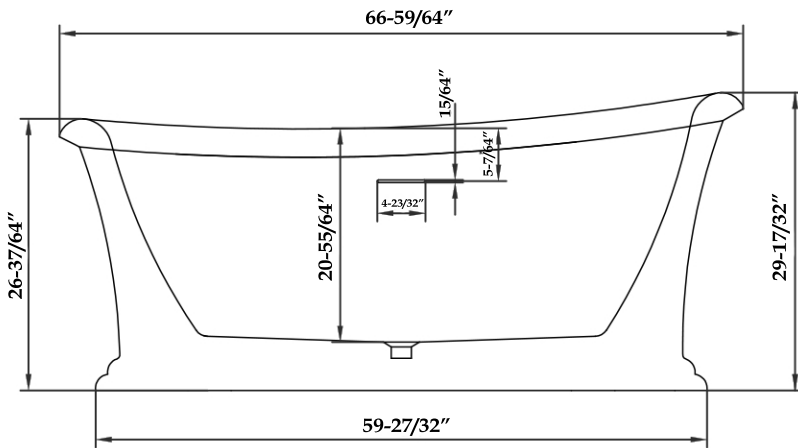

Slipper Traditional Tub by Randolph Morris

Item #: RMTW7992-67

FRONT VIEW

SIDE VIEW

TOP VIEW

All products and specifications are subject to change without notice. Randolph Morris is not responsible for typographical and/or dimensional errors. Typographical errors are subject to correction.

Note: Rough-in dimensions may vary +/- 1/2" and are subject to change. No responsibility is assumed by Randolph Morris.