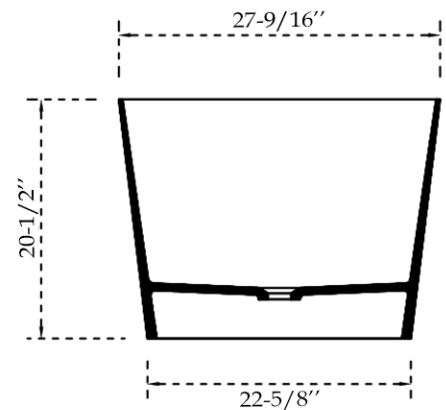

Freestanding Tub by Randolph Morris

Item #: RMTW61

All products and specifications are subject to change without notice. Randolph Morris is not responsible for typographical and/or dimensional errors. Typographical errors are subject to correction.

Note: Rough-in dimensions may vary +/- 1/2" and are subject to change. No responsibility is assumed by Randolph Morris.