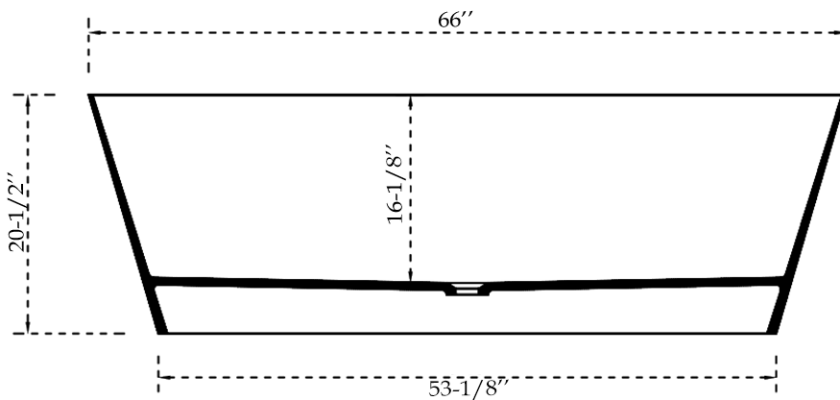

Freestanding Tub by Randolph Morris

Item #: RMTW61

All products and specifications are subject to change without notice. Randolph Morris is not responsible for typographical and/or dimensional errors. Typographical errors are subject to correction.

Note: Rough-in dimensions may vary +/- 1/2" and are subject to change. No responsibility is assumed by Randolph Morris.