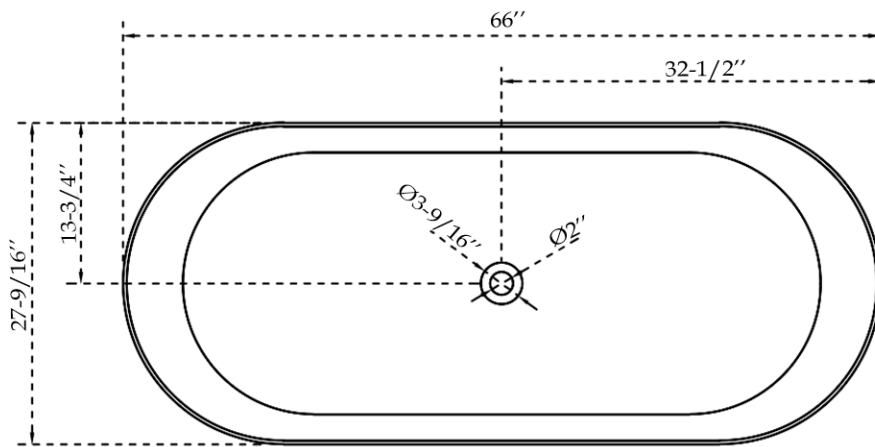

Freestanding Tub by Randolph Morris

Item #: RMTW61

All products and specifications are subject to change without notice. Randolph Morris is not responsible for typographical and/or dimensional errors. Typographical errors are subject to correction.

Note: Rough-in dimensions may vary +/- 1/2" and are subject to change. No responsibility is assumed by Randolph Morris.