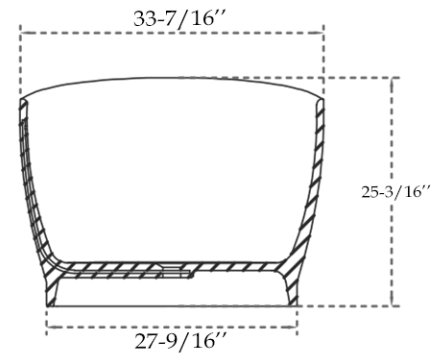

Freestanding Tub by Randolph Morris

Item #: RMTW38

All products and specifications are subject to change without notice. Randolph Morris is not responsible for typographical and/or dimensional errors. Typographical errors are subject to correction.

Note: Rough-in dimensions may vary +/- 1/2" and are subject to change. No responsibility is assumed by Randolph Morris.