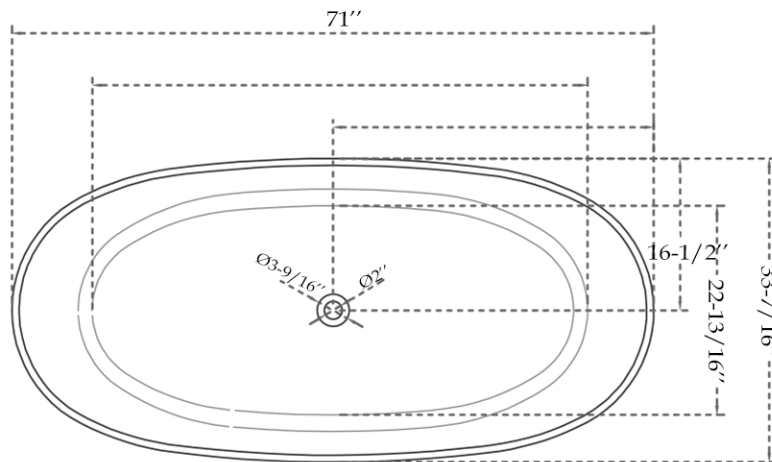

Freestanding Tub by Randolph Morris

Item #: RMTW38

All products and specifications are subject to change without notice. Randolph Morris is not responsible for typographical and/or dimensional errors. Typographical errors are subject to correction.

Note: Rough-in dimensions may vary +/- 1/2" and are subject to change. No responsibility is assumed by Randolph Morris.