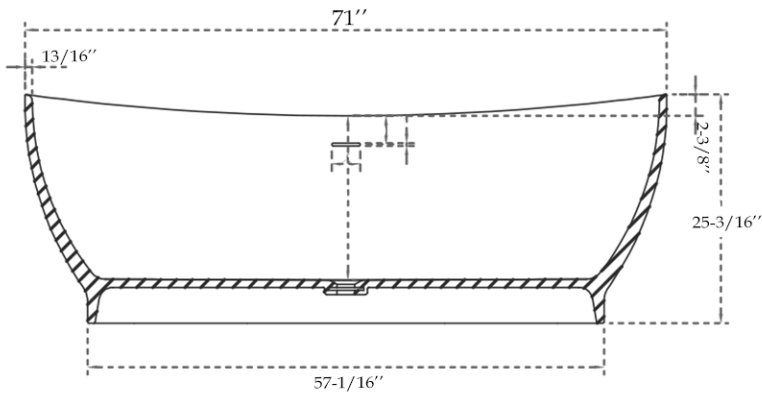

Freestanding Tub by Randolph Morris

Item #: RMTW38

All products and specifications are subject to change without notice. Randolph Morris is not responsible for typographical and/or dimensional errors. Typographical errors are subject to correction.

Note: Rough-in dimensions may vary +/- 1/2" and are subject to change. No responsibility is assumed by Randolph Morris.