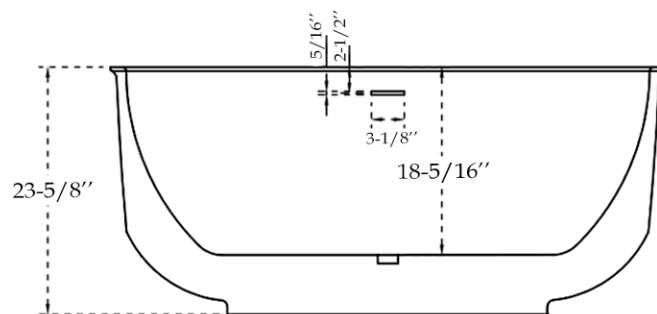

Freestanding Tub by Randolph Morris

Item #: RMTW19

All products and specifications are subject to change without notice. Randolph Morris is not responsible for typographical and/or dimensional errors. Typographical errors are subject to correction.

Note: Rough-in dimensions may vary $\pm 1/2''$ and are subject to change. No responsibility is assumed by Randolph Morris.