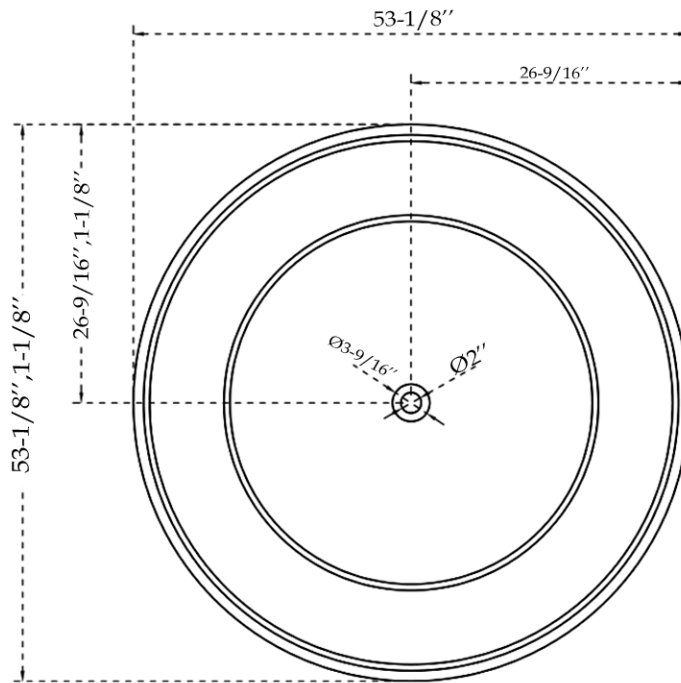

Freestanding Tub by Randolph Morris

Item #: RMTW19

All products and specifications are subject to change without notice. Randolph Morris is not responsible for typographical and/or dimensional errors. Typographical errors are subject to correction.

Note: Rough-in dimensions may vary $\pm 1/2''$ and are subject to change. No responsibility is assumed by Randolph Morris.