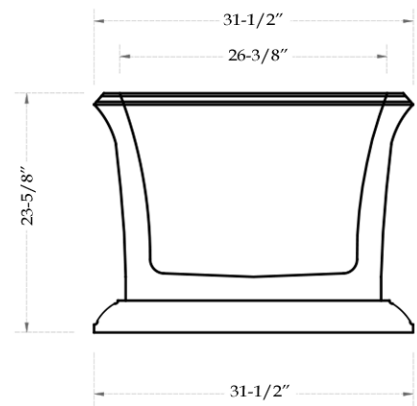

Freestanding Tub by Randolph Morris

Item #: RMTW198

TOP VIEW

FRONT VIEW

SIDE VIEW

All products and specifications are subject to change without notice. Randolph Morris is not responsible for typographical and/or dimensional errors. Typographical errors are subject to correction.

Note: Rough-in dimensions may vary +/- 1/2" and are subject to change. No responsibility is assumed by Randolph Morris.