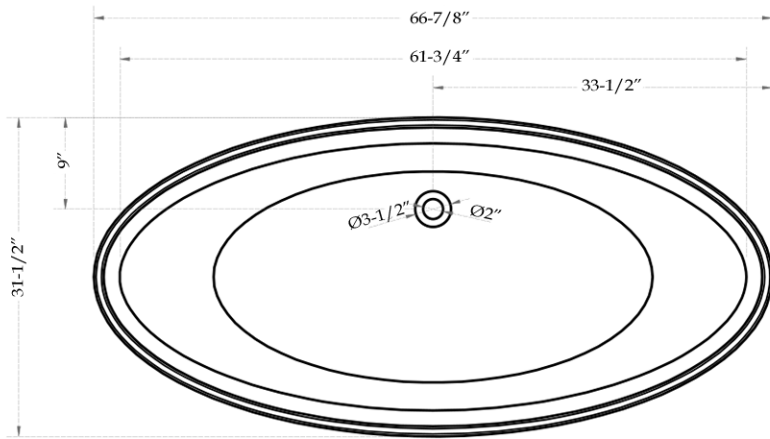

Freestanding Tub by Randolph Morris

Item #: RMTW198

TOP VIEW

FRONT VIEW

SIDE VIEW

All products and specifications are subject to change without notice. Randolph Morris is not responsible for typographical and/or dimensional errors. Typographical errors are subject to correction.

Note: Rough-in dimensions may vary +/- 1/2" and are subject to change. No responsibility is assumed by Randolph Morris.