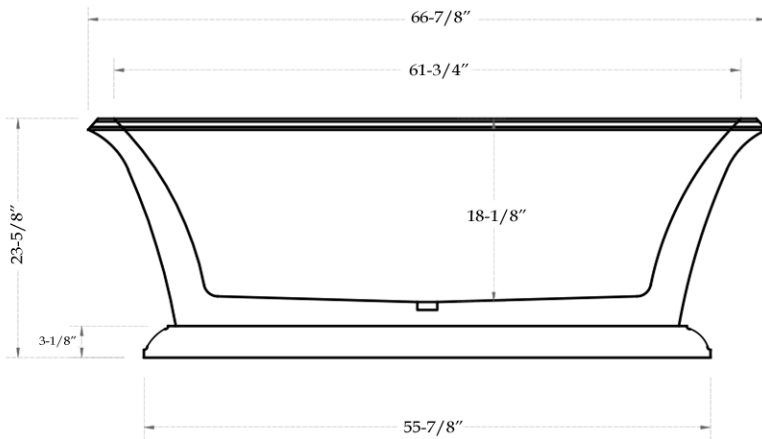

Freestanding Tub by Randolph Morris

Item #: RMTW198

TOP VIEW

FRONT VIEW

SIDE VIEW

All products and specifications are subject to change without notice. Randolph Morris is not responsible for typographical and/or dimensional errors. Typographical errors are subject to correction.

Note: Rough-in dimensions may vary +/- 1/2" and are subject to change. No responsibility is assumed by Randolph Morris.