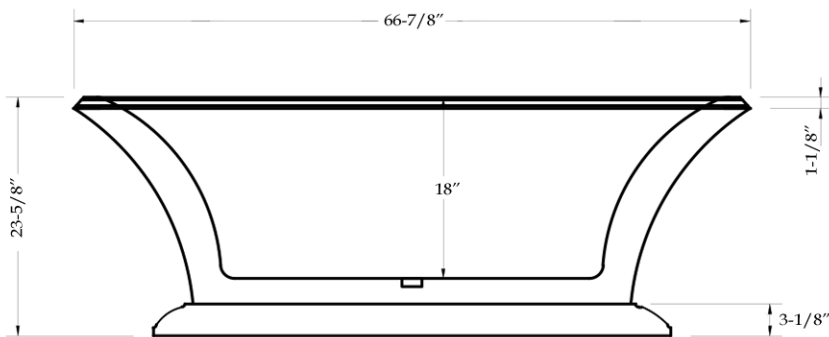

Freestanding Tub by Randolph Morris

Item #: RMTW197

TOP VIEW

FRONT VIEW

SIDE VIEW

All products and specifications are subject to change without notice. Randolph Morris is not responsible for typographical and/or dimensional errors. Typographical errors are subject to correction.

Note: Rough-in dimensions may vary +/- 1/2" and are subject to change. No responsibility is assumed by Randolph Morris.