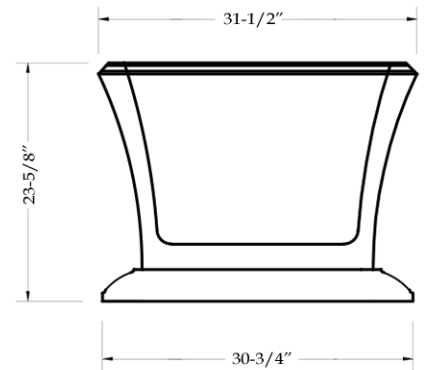

Freestanding Tub by Randolph Morris

Item #: RMTW197

TOP VIEW

FRONT VIEW

SIDE VIEW

All products and specifications are subject to change without notice. Randolph Morris is not responsible for typographical and/or dimensional errors. Typographical errors are subject to correction.

Note: Rough-in dimensions may vary +/- 1/2" and are subject to change. No responsibility is assumed by Randolph Morris.