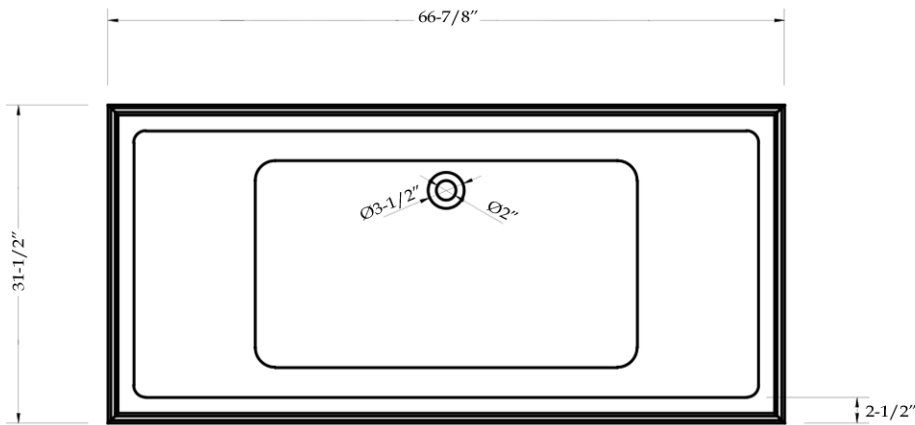

Freestanding Tub by Randolph Morris

Item #: RMTW197

TOP VIEW

FRONT VIEW

SIDE VIEW

All products and specifications are subject to change without notice. Randolph Morris is not responsible for typographical and/or dimensional errors. Typographical errors are subject to correction.

Note: Rough-in dimensions may vary +/- 1/2" and are subject to change. No responsibility is assumed by Randolph Morris.