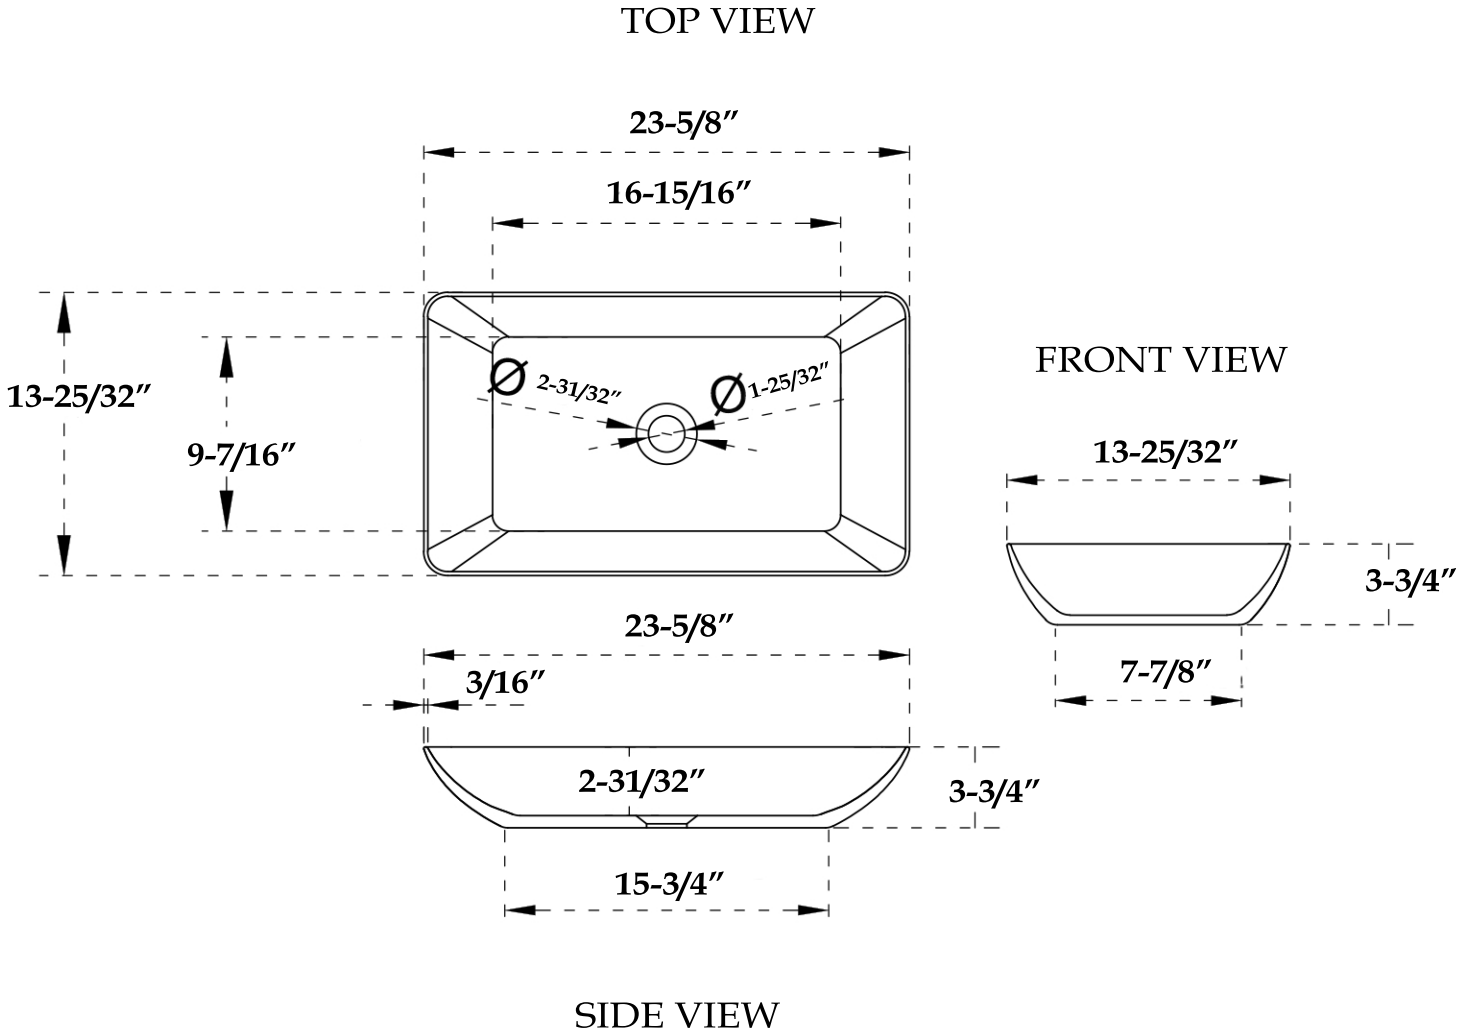

## Transparent Vessel Sink by Randolph Morris

Item #: RMTW-VS81

All products and specifications are subject to change without notice. Randolph Morris is not responsible for typographical and/or dimensional errors. Typographical errors are subject to correction.

Note: Rough-in dimensions may vary +/- 1/2" and are subject to change. No responsibility is assumed by Randolph Morris.