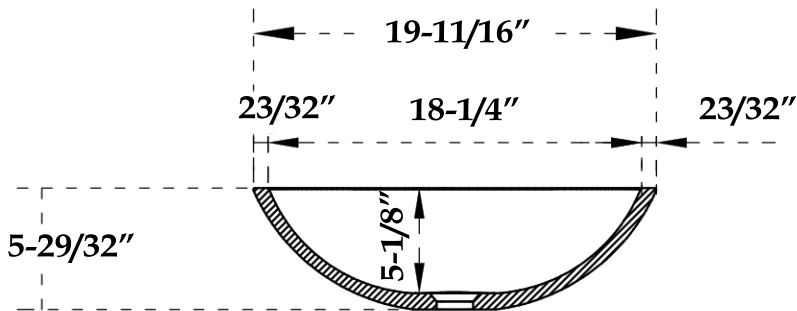

SIDE VIEW

All products and specifications are subject to change without notice. Randolph Morris is not responsible for typographical and/or dimensional errors. Typographical errors are subject to correction.

Note: Rough-in dimensions may vary +/- 1/2" and are subject to change. No responsibility is assumed by Randolph Morris.