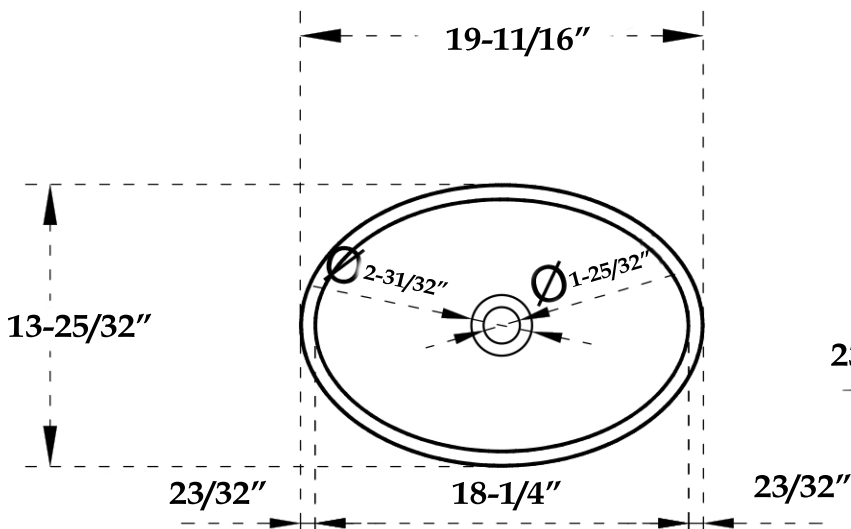

## Transparent Vessel Sink by Randolph Morris

Item #: RMTW-VS62

### TOP VIEW

Note: Rough-in dimensions may vary +/- 1/2" and are subject to change. No responsibility is assumed by Randolph Morris.