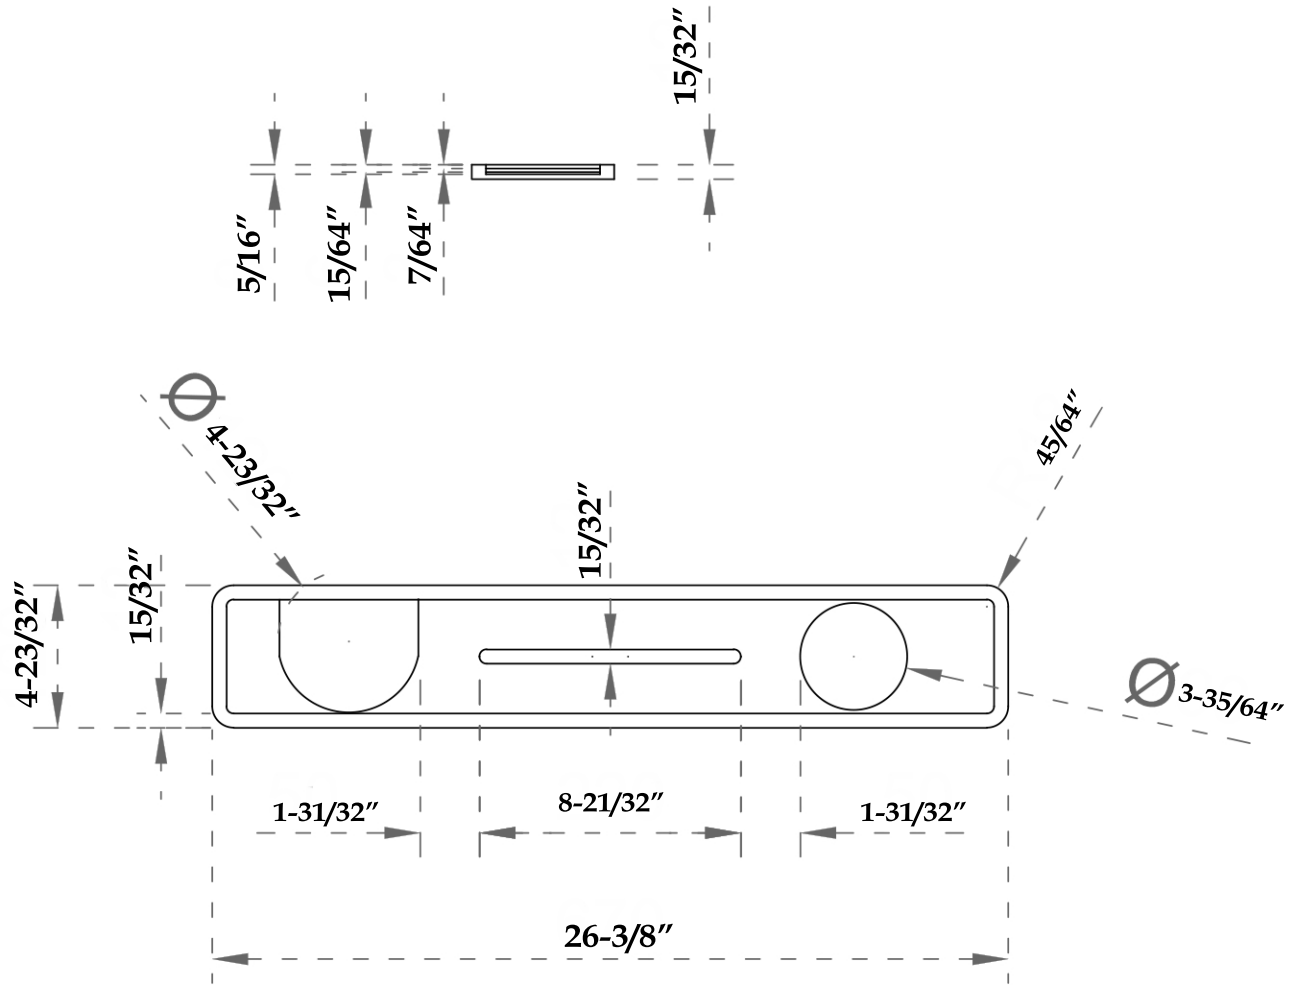

Tub Caddy - Matte White
by Randolph Morris

Item #: RMTW-P063-MW

All products and specifications are subject to change without notice. Randolph Morris is not responsible for typographical and/or dimensional errors. Typographical errors are subject to correction.

Note: Rough-in dimensions may vary +/- 1/2" and are subject to change. No responsibility is assumed by Randolph Morris.