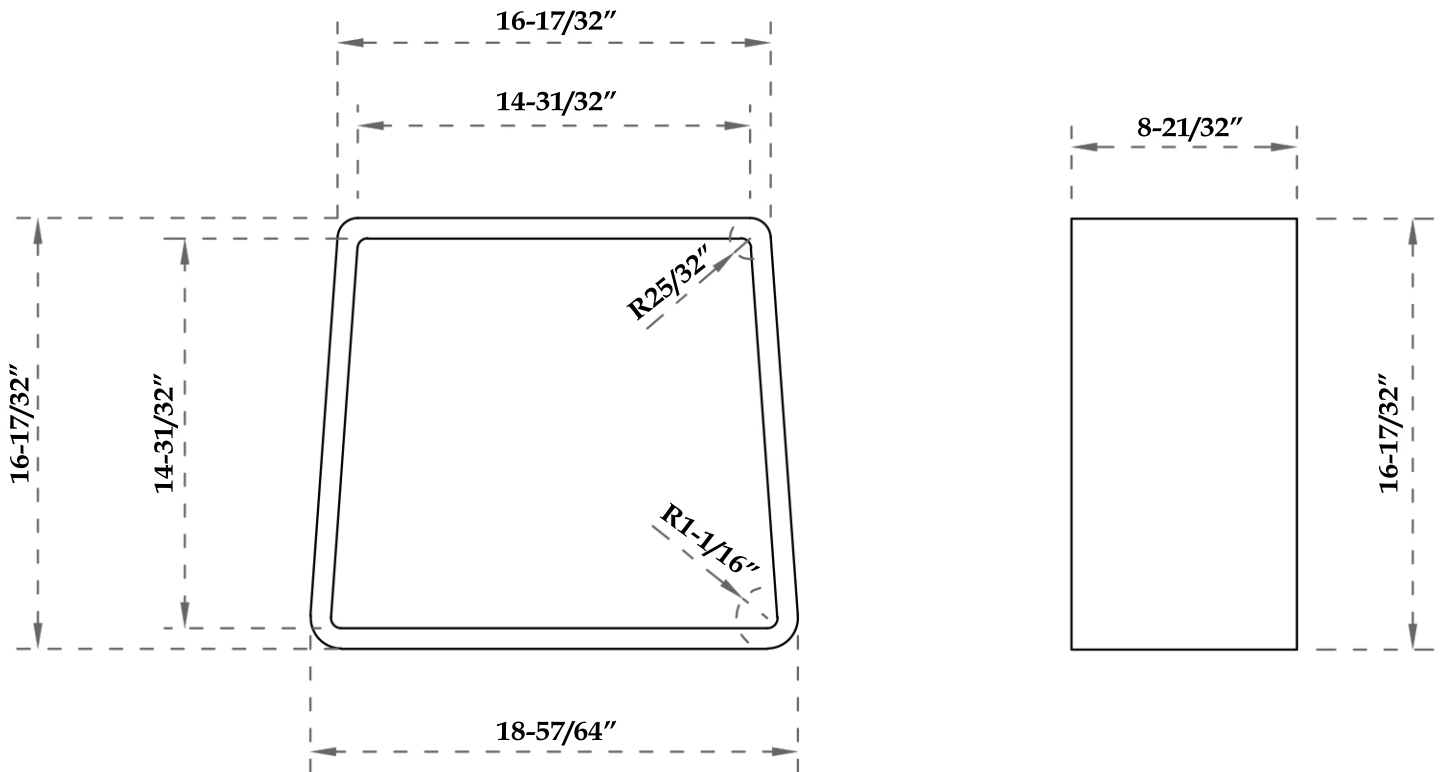

## Solid Surface Stool- Matte White by Randolph Morris

Item #: RMTW-CO2-MW

All products and specifications are subject to change without notice. Randolph Morris is not responsible for typographical and/or dimensional errors. Typographical errors are subject to correction.

Note: Rough-in dimensions may vary +/- 1/2" and are subject to change. No responsibility is assumed by Randolph Morris.