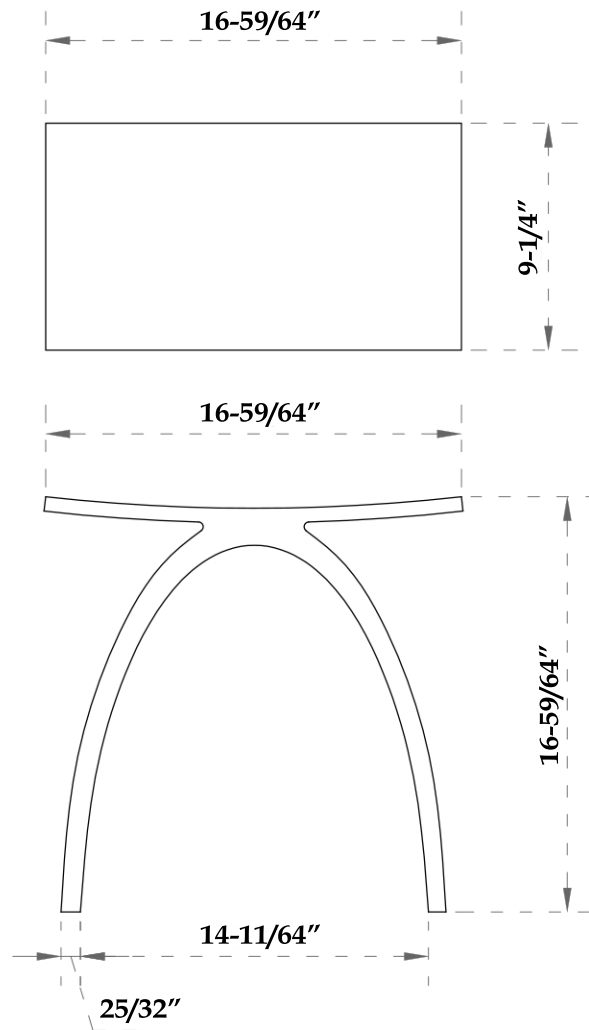

Solid Surface Stool- Matte White by Randolph Morris

Item #: RMTW-CO1-MW

All products and specifications are subject to change without notice. Randolph Morris is not responsible for typographical and/or dimensional errors. Typographical errors are subject to correction.

Note: Rough-in dimensions may vary +/- 1/2" and are subject to change. No responsibility is assumed by Randolph Morris.