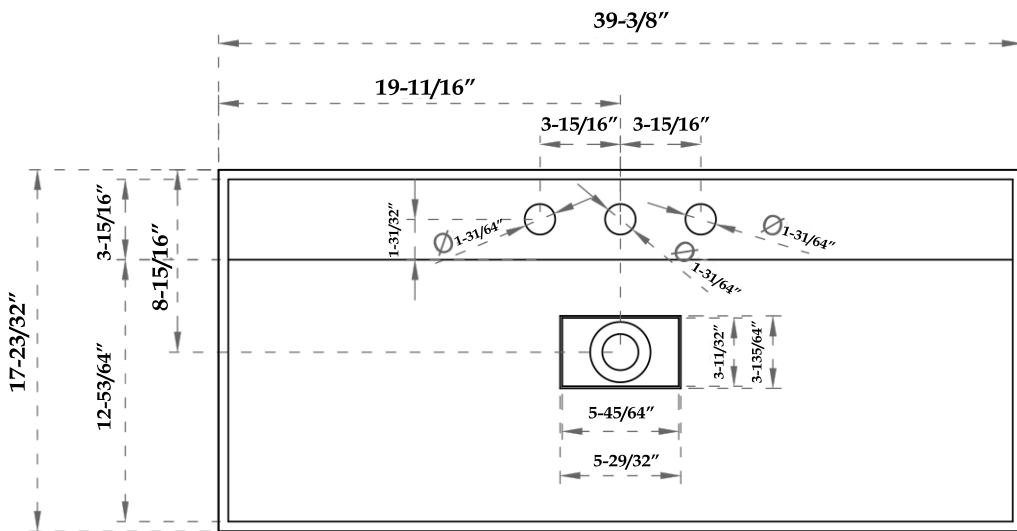

## Console Solid Surface Sink by Randolph Morris

Item #: RMTW-2017-MW

### TOP VIEW

### SIDE VIEW

Note: Rough-in dimensions may vary +/- 1/2" and are subject to change. No responsibility is assumed by Randolph Morris.