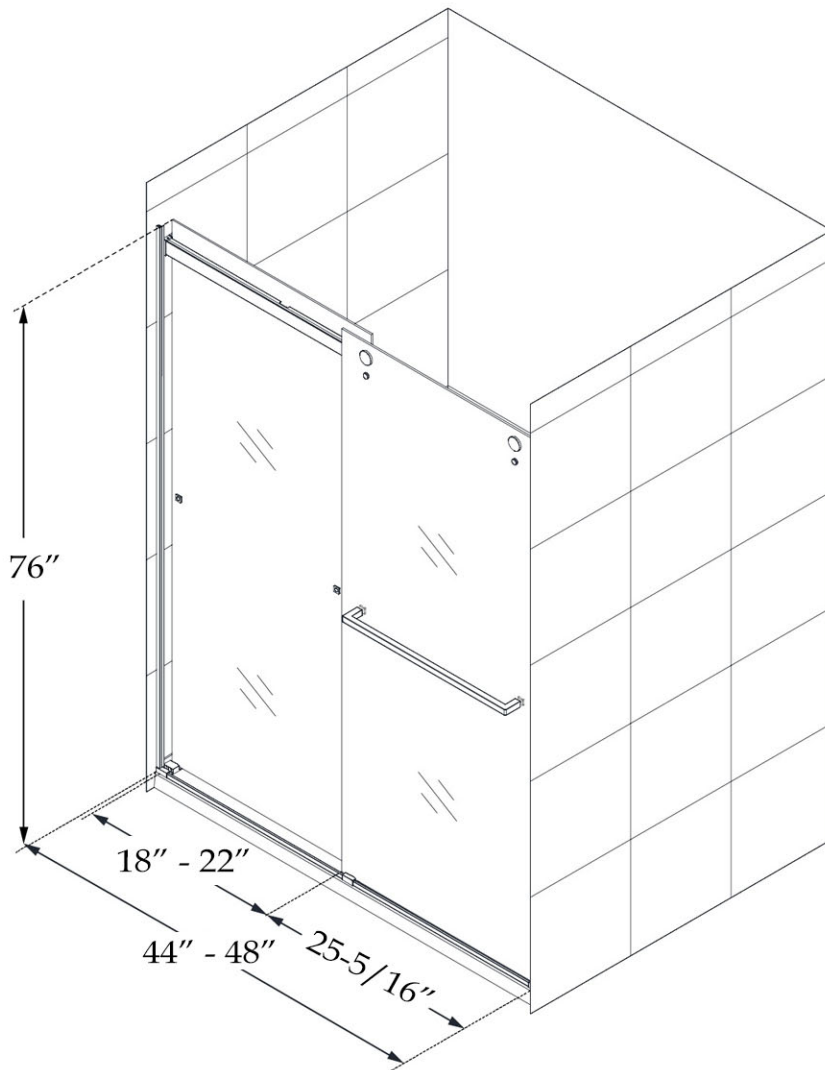

Frameless Bypass Shower Door  
by Randolph Morris

Item #: RMSHD44F

All products and specifications are subject to change without notice. Randolph Morris is not responsible for typographical and/or dimensional errors. Typographical errors are subject to correction.

Note: Rough-in dimensions may vary +/- 1/2" and are subject to change. No responsibility is assumed by Randolph Morris.