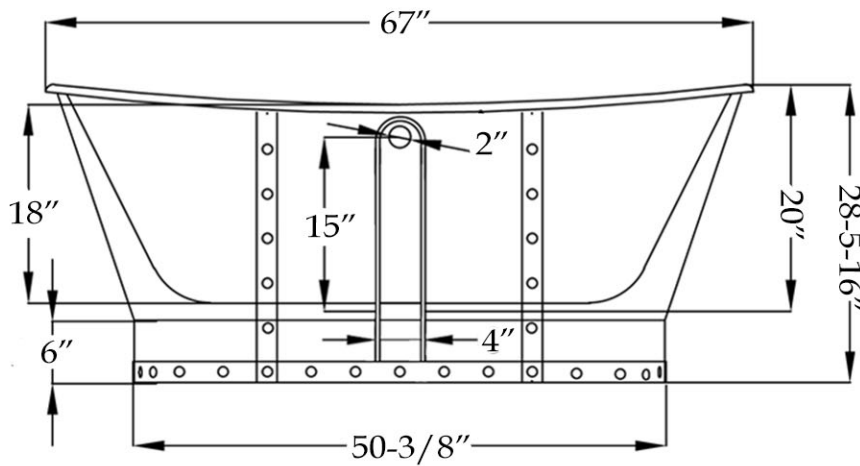

Skirted Tub
by Randolph Morris

Item #: RMSD

Volume: 50 gal Weight: 429 lbs

All products and specifications are subject to change without notice. Randolph Morris is not responsible for typographical and/or dimensional errors. Typographical errors are subject to correction.

Note: Rough-in dimensions may vary +/- 1/2" and are subject to change. No responsibility is assumed by Randolph Morris.