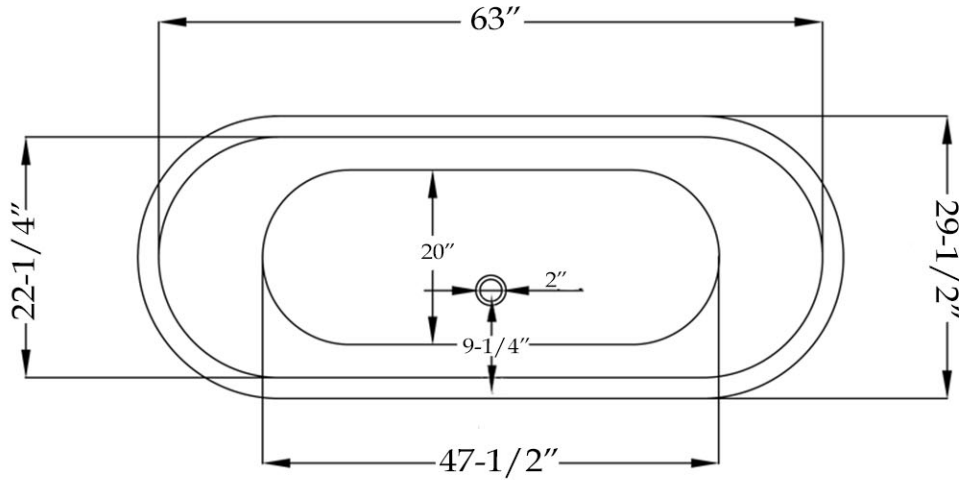

Skirted Tub
by Randolph Morris

Item #: RMSD

Volume: 50 gal Weight: 429 lbs

All products and specifications are subject to change without notice. Randolph Morris is not responsible for typographical and/or dimensional errors. Typographical errors are subject to correction.

Note: Rough-in dimensions may vary +/- 1/2" and are subject to change. No responsibility is assumed by Randolph Morris.