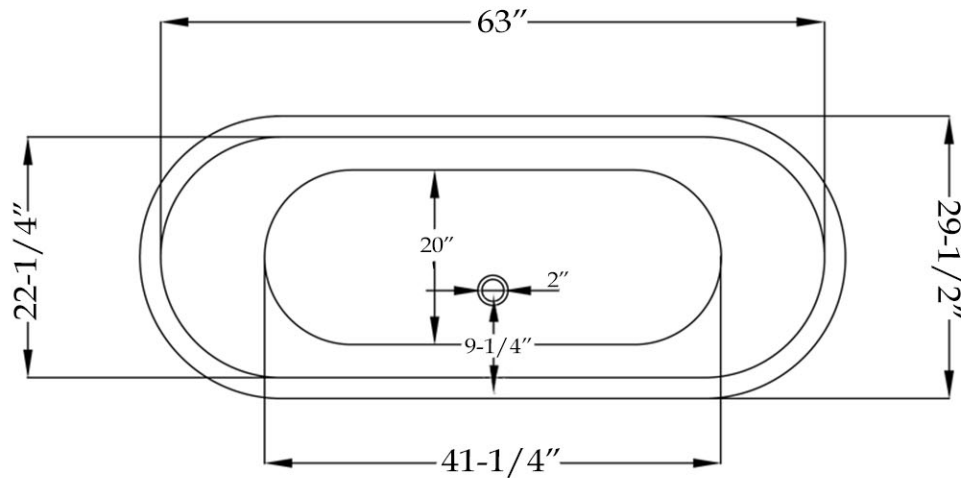

Skirted Tub by Randolph Morris

Item #: RMSC

Volume: 50 gal Weight: 411 lbs

All products and specifications are subject to change without notice. Randolph Morris is not responsible for typographical and/or dimensional errors. Typographical errors are subject to correction.

Note: Rough-in dimensions may vary +/- 1/2" and are subject to change. No responsibility is assumed by Randolph Morris.