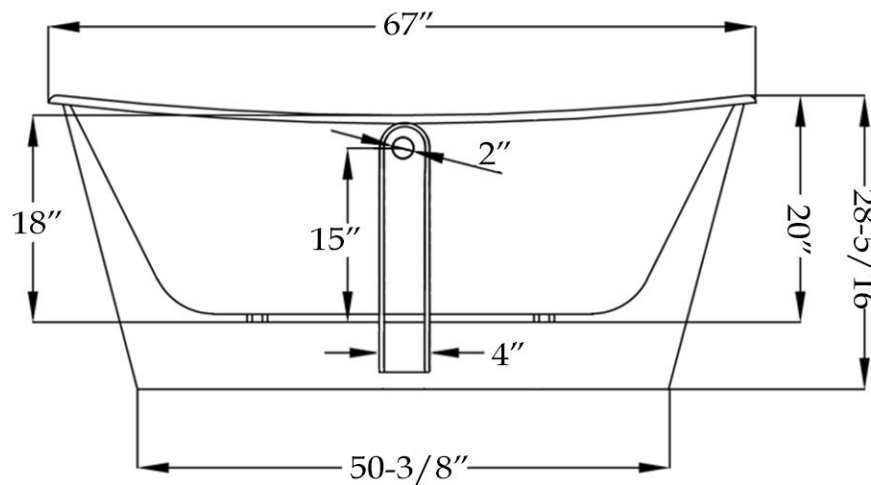

Skirted Tub by Randolph Morris

Item #: RMSC

Volume: 50 gal Weight: 411 lbs

All products and specifications are subject to change without notice. Randolph Morris is not responsible for typographical and/or dimensional errors. Typographical errors are subject to correction.

Note: Rough-in dimensions may vary +/- 1/2" and are subject to change. No responsibility is assumed by Randolph Morris.