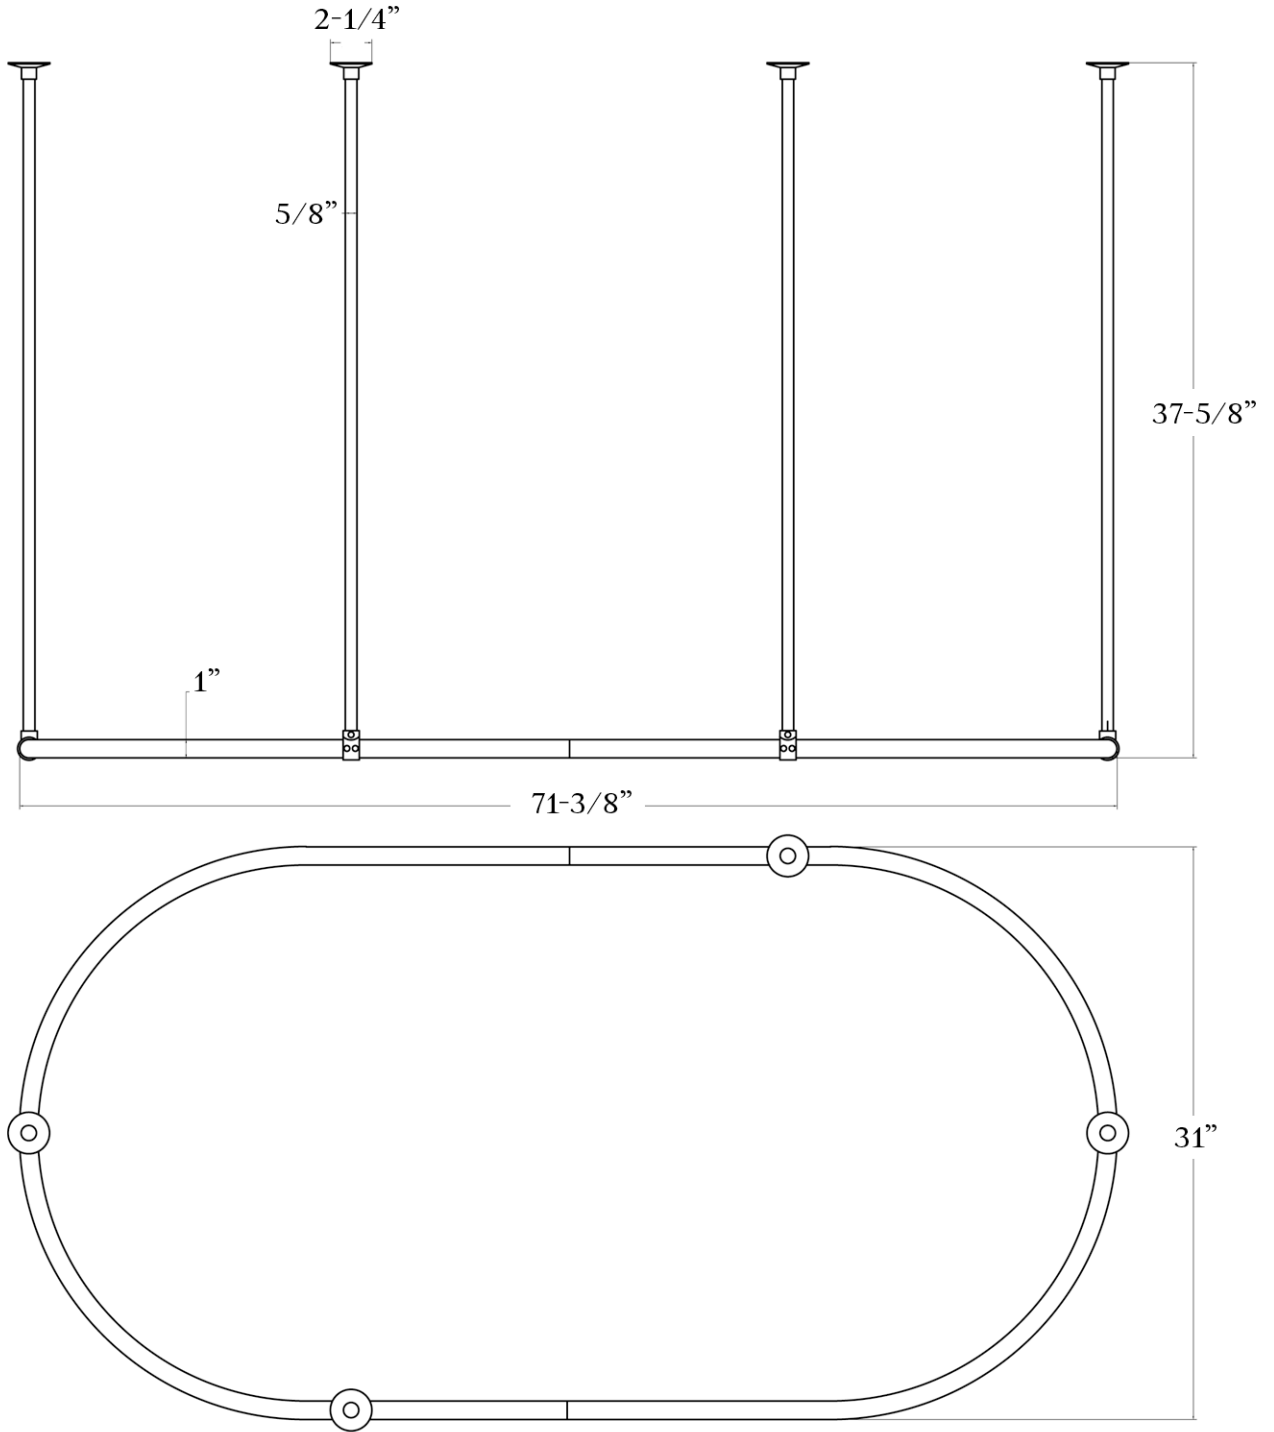

Clawfoot Tub Oval Shower Enclosure

by Randolph Morris

Item #: RMO30X72

All products and specifications are subject to change without notice. Randolph Morris is not responsible for typographical and/or dimensional errors. Typographical errors are subject to correction.

Note: Rough-in dimensions may vary +/- 1/2" and are subject to change. No responsibility is assumed by Randolph Morris.