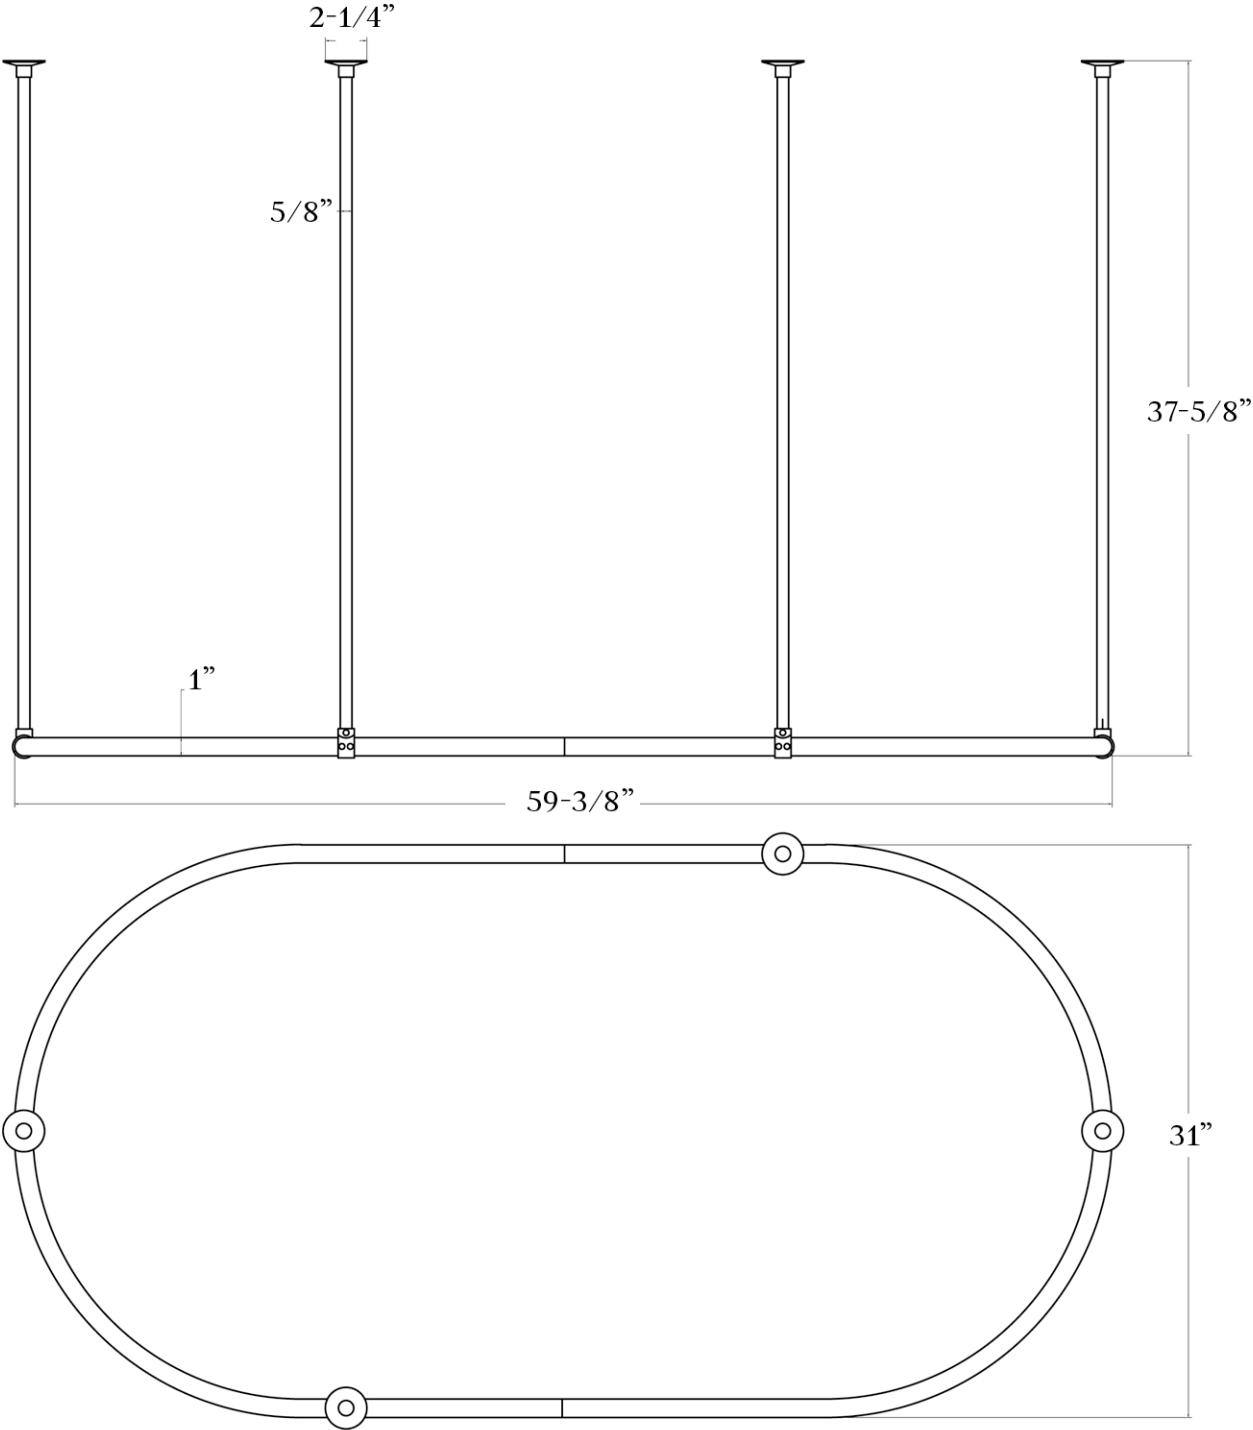

Clawfoot Tub Oval Shower Enclosure

by Randolph Morris

Item #: RMO30X60

All products and specifications are subject to change without notice. Randolph Morris is not responsible for typographical and/or dimensional errors. Typographical errors are subject to correction.

Note: Rough-in dimensions may vary +/- 1/2" and are subject to change. No responsibility is assumed by Randolph Morris.