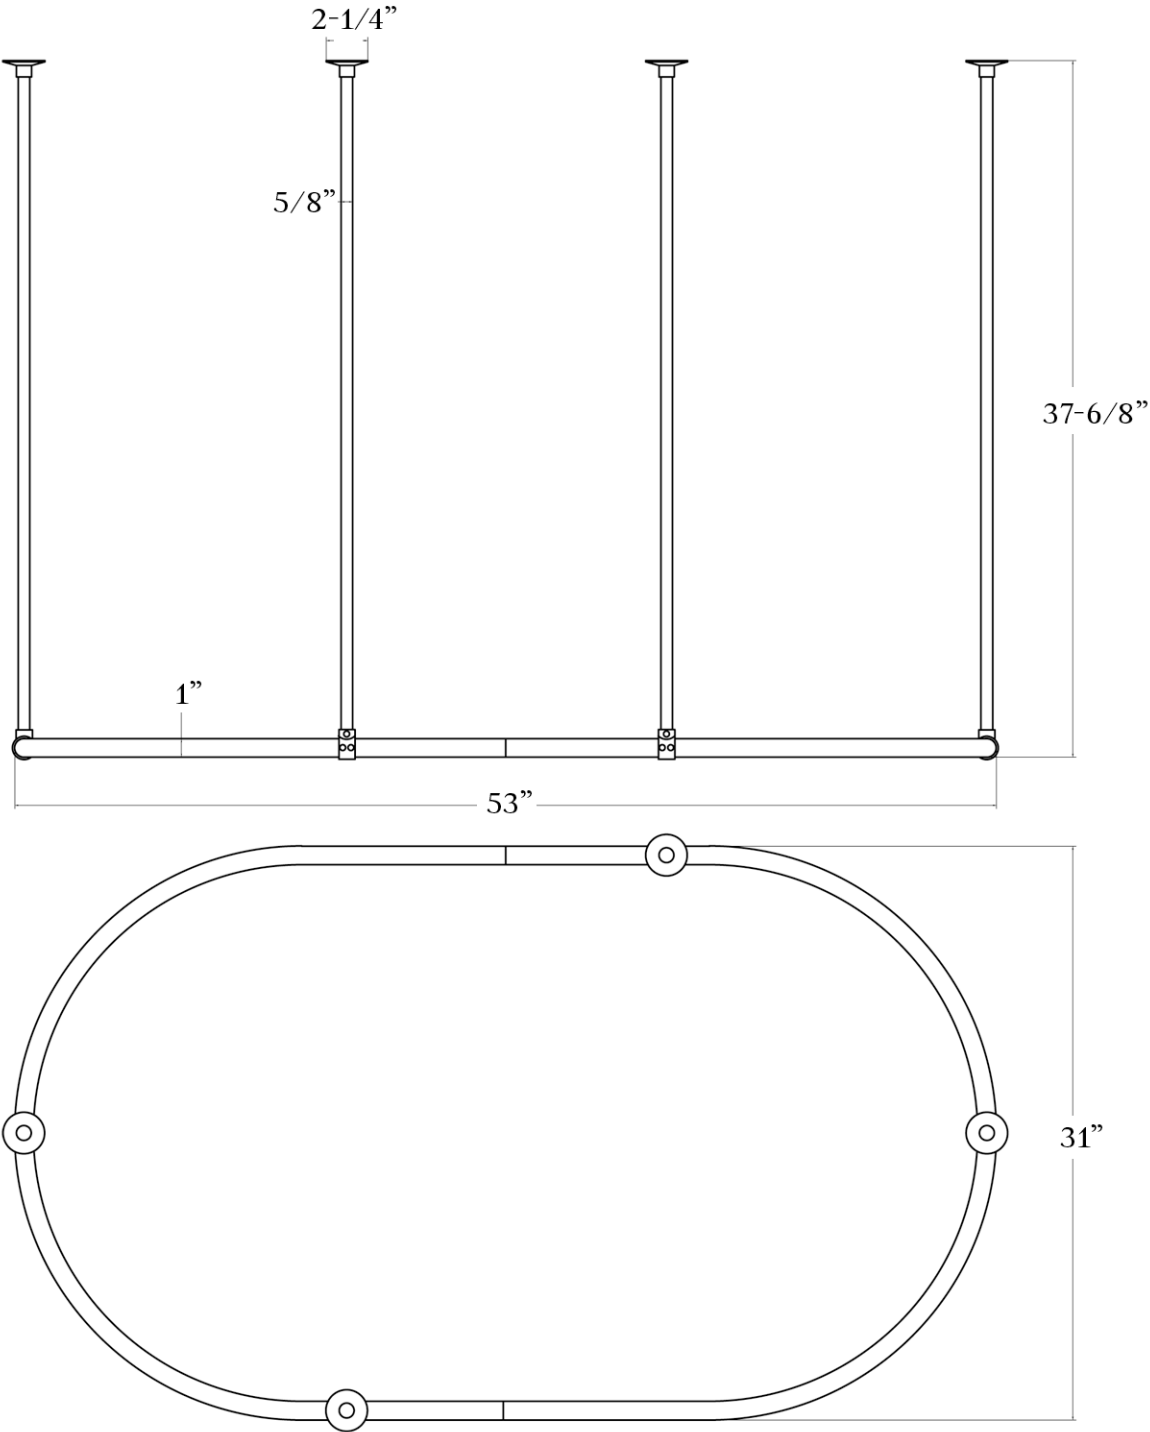

Clawfoot Tub Oval Shower Enclosure

by Randolph Morris

Item #: RMO30X54

All products and specifications are subject to change without notice. Randolph Morris is not responsible for typographical and/or dimensional errors. Typographical errors are subject to correction.

Note: Rough-in dimensions may vary +/- 1/2" and are subject to change. No responsibility is assumed by Randolph Morris.