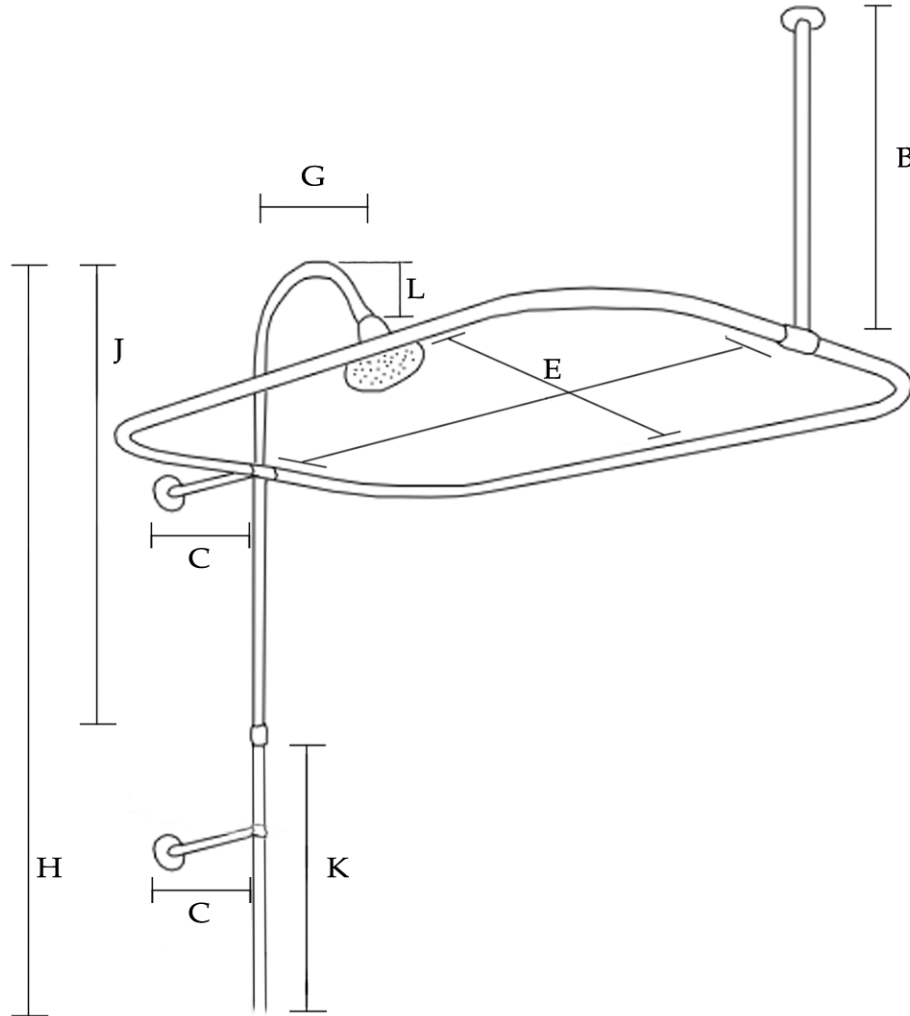

End Mount Shower Conversion Kit with Handshower Cradle and Showerhead by Randolph Morris Item #: RMNSHOWER5

- | | | |
|----------------------------|--|-----------------------------|
| (B) Brace - Ceiling: 30" L | (E) 48" Frame:* 28" W x 48" L; 3/4" OD | (H) Riser: 76" H; 5/8" OD |
| (C) Brace - Wall: 10" L | 54" Frame: 28" W x 54" L; 3/4" OD | (J) Upper Pipe Riser: 28" L |
| | 60" Frame:* 28" W x 60" L; 3/4" OD | (K) Lower Riser Pipe: 48" L |
| | (G) Projection: 9" Reach | (L) Riser Curve Drop: 5" L |

Note: Rough-in dimensions may vary +/- 1/2" and are subject to change. No responsibility is assumed by Randolph Morris.

End Mount Shower Conversion Kit with Handshower Cradle and Showerhead

by Randolph Morris

Item #: RMNSHOWER5

(A) Cradle: 5-3/4" W

(D) Cradle Ring: 5/8" OD

(G) Handshower: 7" L

(B) Cradle: 4-3/4" H

(E) Diverter Body: 1/2" Male IPS

(H) Hose: 59" L

(C) Cradle: 4-1/2" Reach

(F) Diverter Body: 2" H

(I) Shower Head: 2-1/2" OD

All products and specifications are subject to change without notice. Randolph Morris is not responsible for typographical and/or dimensional errors. Typographical errors are subject to correction.