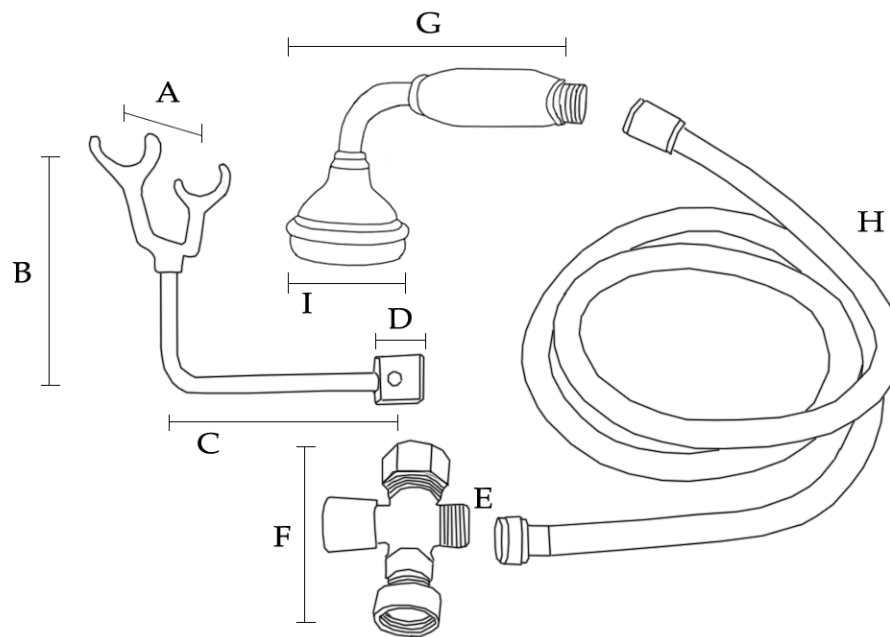

End Mount Shower Conversion Kit with Handshower Cradle and Showerhead by Randolph Morris Item #: RMNSHOWER5

- | | | |
|----------------------------|--|-----------------------------|
| (B) Brace - Ceiling: 30" L | (E) 48" Frame:* 28" W x 48" L; 3/4" OD | (H) Riser: 76" H; 5/8" OD |
| (C) Brace - Wall: 10" L | 54" Frame: 28" W x 54" L; 3/4" OD | (J) Upper Pipe Riser: 28" L |
| | 60" Frame:* 28" W x 60" L; 3/4" OD | (K) Lower Riser Pipe: 48" L |
| | (G) Projection: 9" Reach | (L) Riser Curve Drop: 5" L |

Note: Rough-in dimensions may vary +/- 1/2" and are subject to change. No responsibility is assumed by Randolph Morris.

End Mount Shower Conversion Kit with Handshower Cradle and Showerhead

by Randolph Morris

Item #: RMNSHOWER5

(A) Cradle: 5-3/4" W

(D) Cradle Ring: 5/8" OD

(G) Handshower: 7" L

(B) Cradle: 4-3/4" H

(E) Diverter Body: 1/2" Male IPS

(H) Hose: 59" L

(C) Cradle: 4-1/2" Reach

(F) Diverter Body: 2" H

(I) Shower Head: 2-1/2" OD

All products and specifications are subject to change without notice. Randolph Morris is not responsible for typographical and/or dimensional errors. Typographical errors are subject to correction.