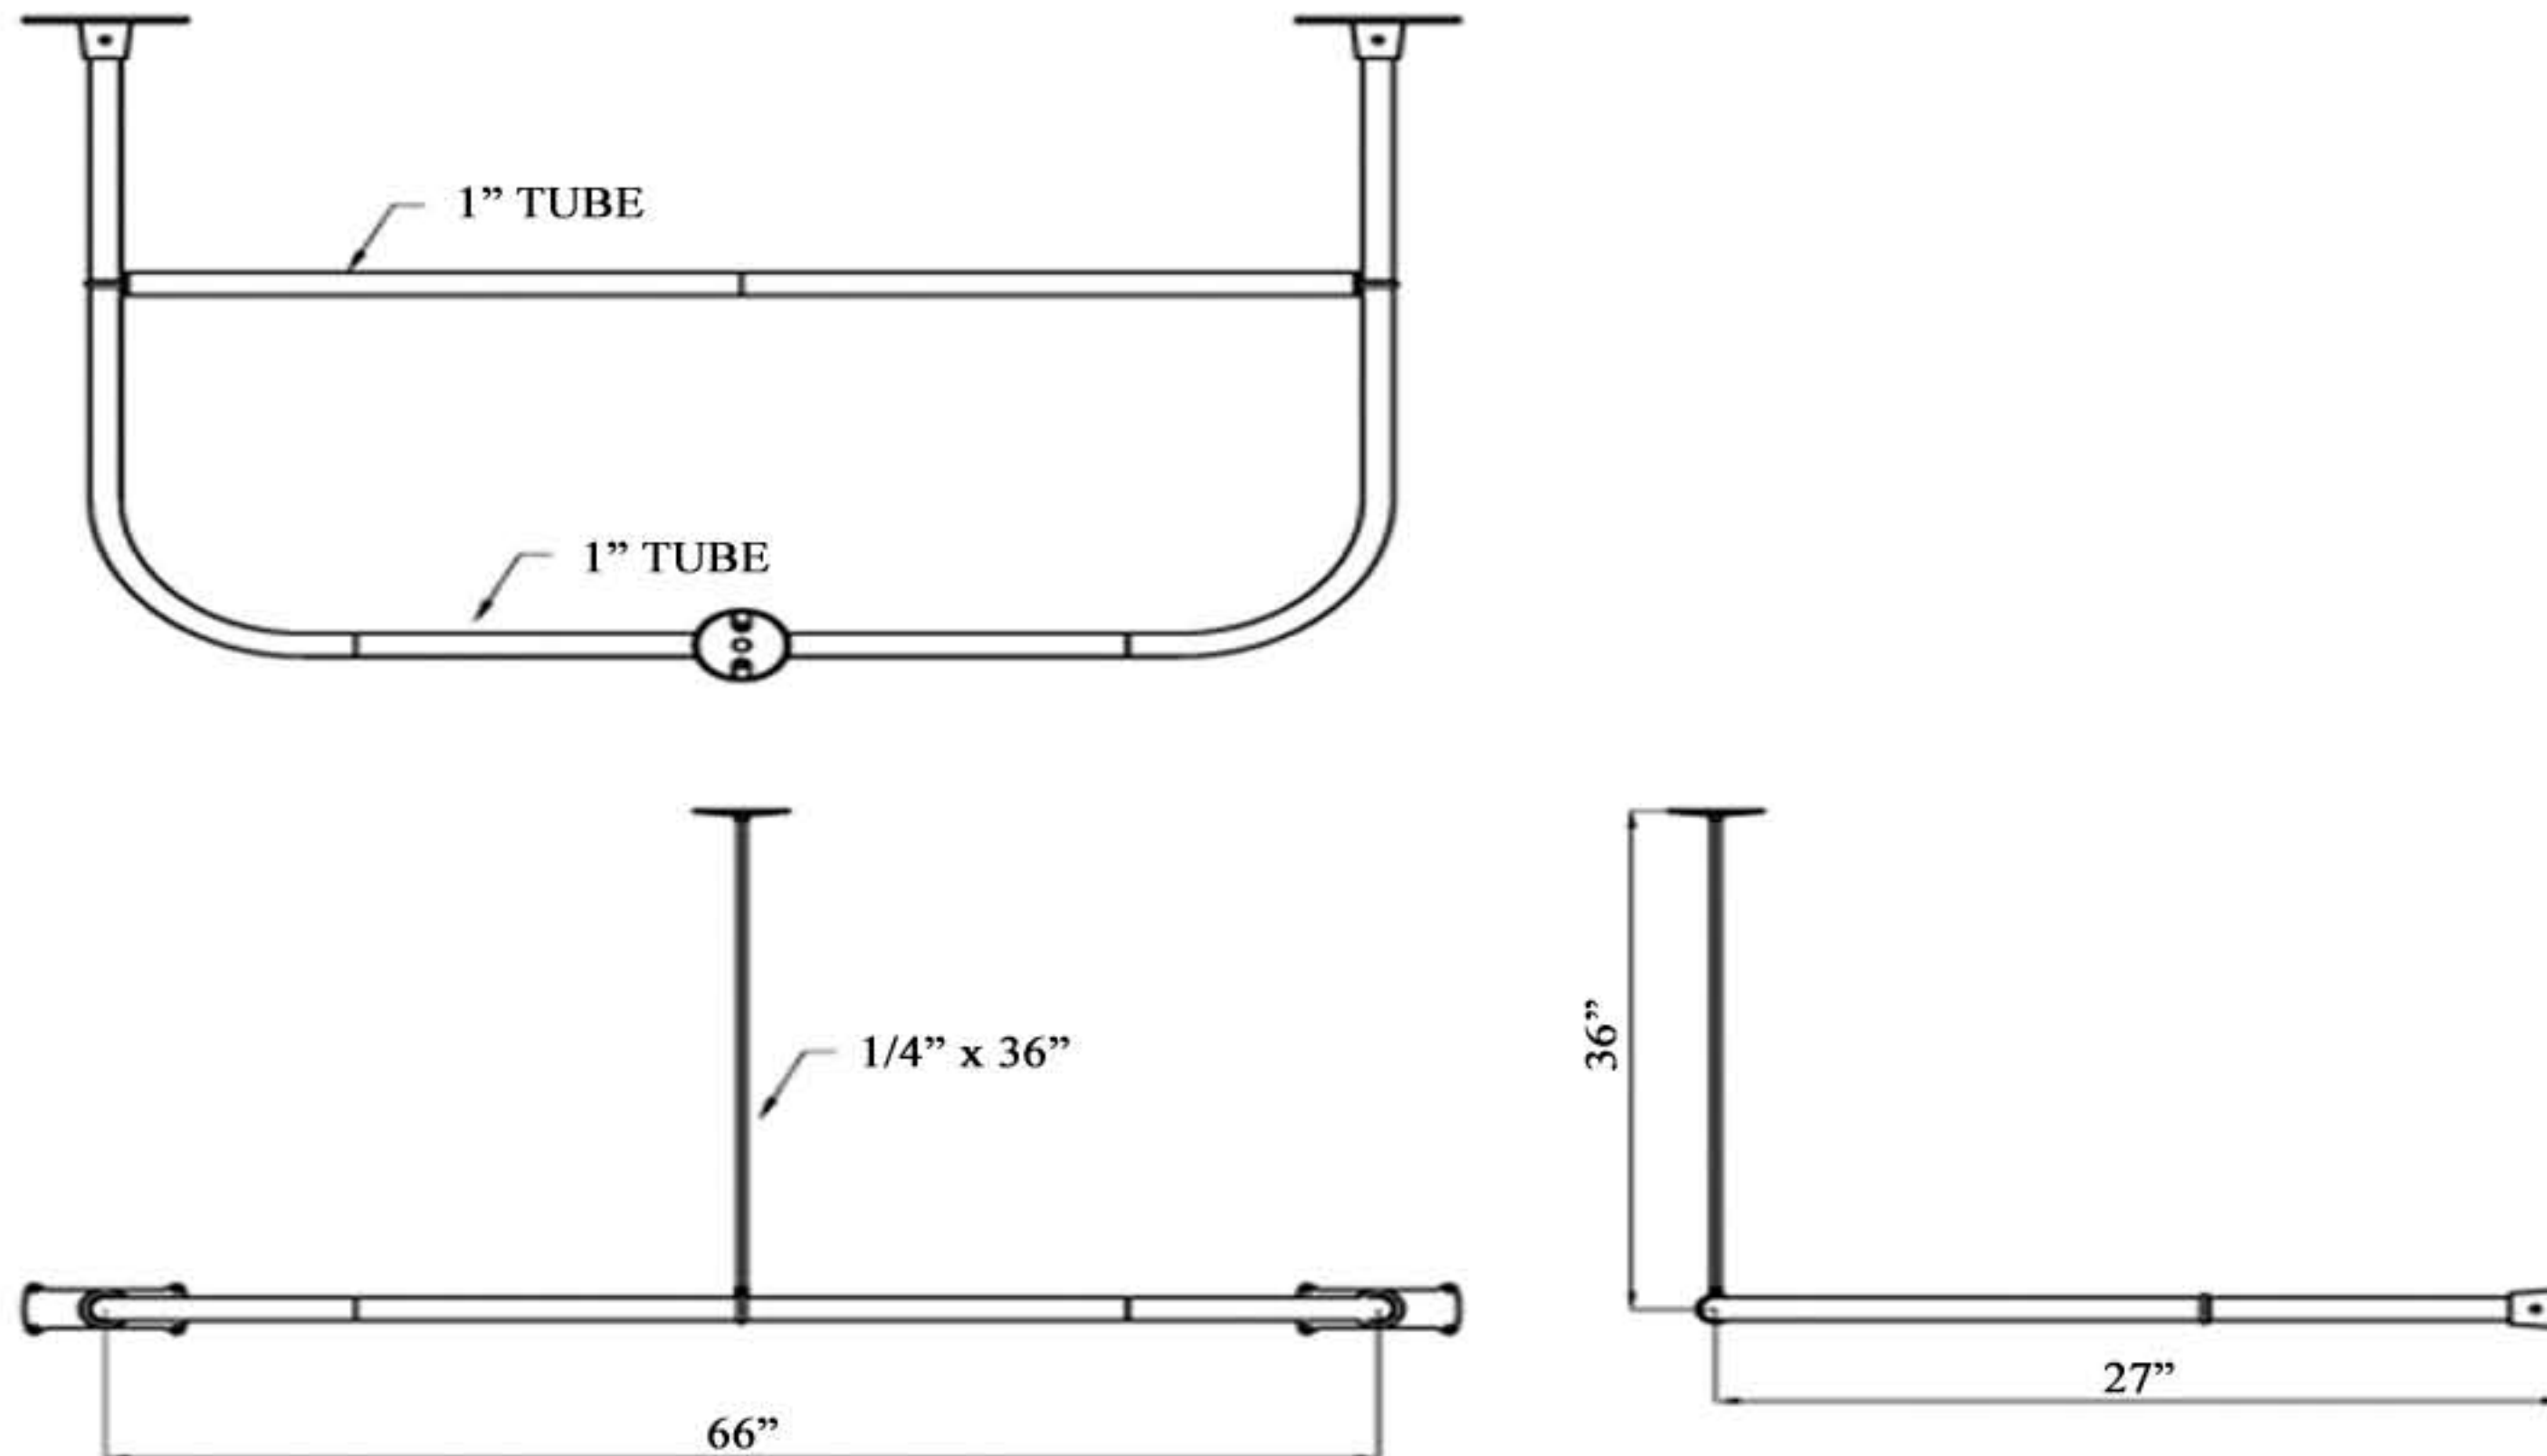

## D-Ring Shower Curtain Rod

by Randolph Morris

Item #: RMD550

Unpack and check all the parts, and read the instructions

All products and specifications are subject to change without notice. Randolph Morris is not responsible for typographical and/or dimensional errors. Typographical errors are subject to correction.

Note: Rough-in dimensions may vary +/- 1/2" and are subject to change. No responsibility is assumed by Randolph Morris.