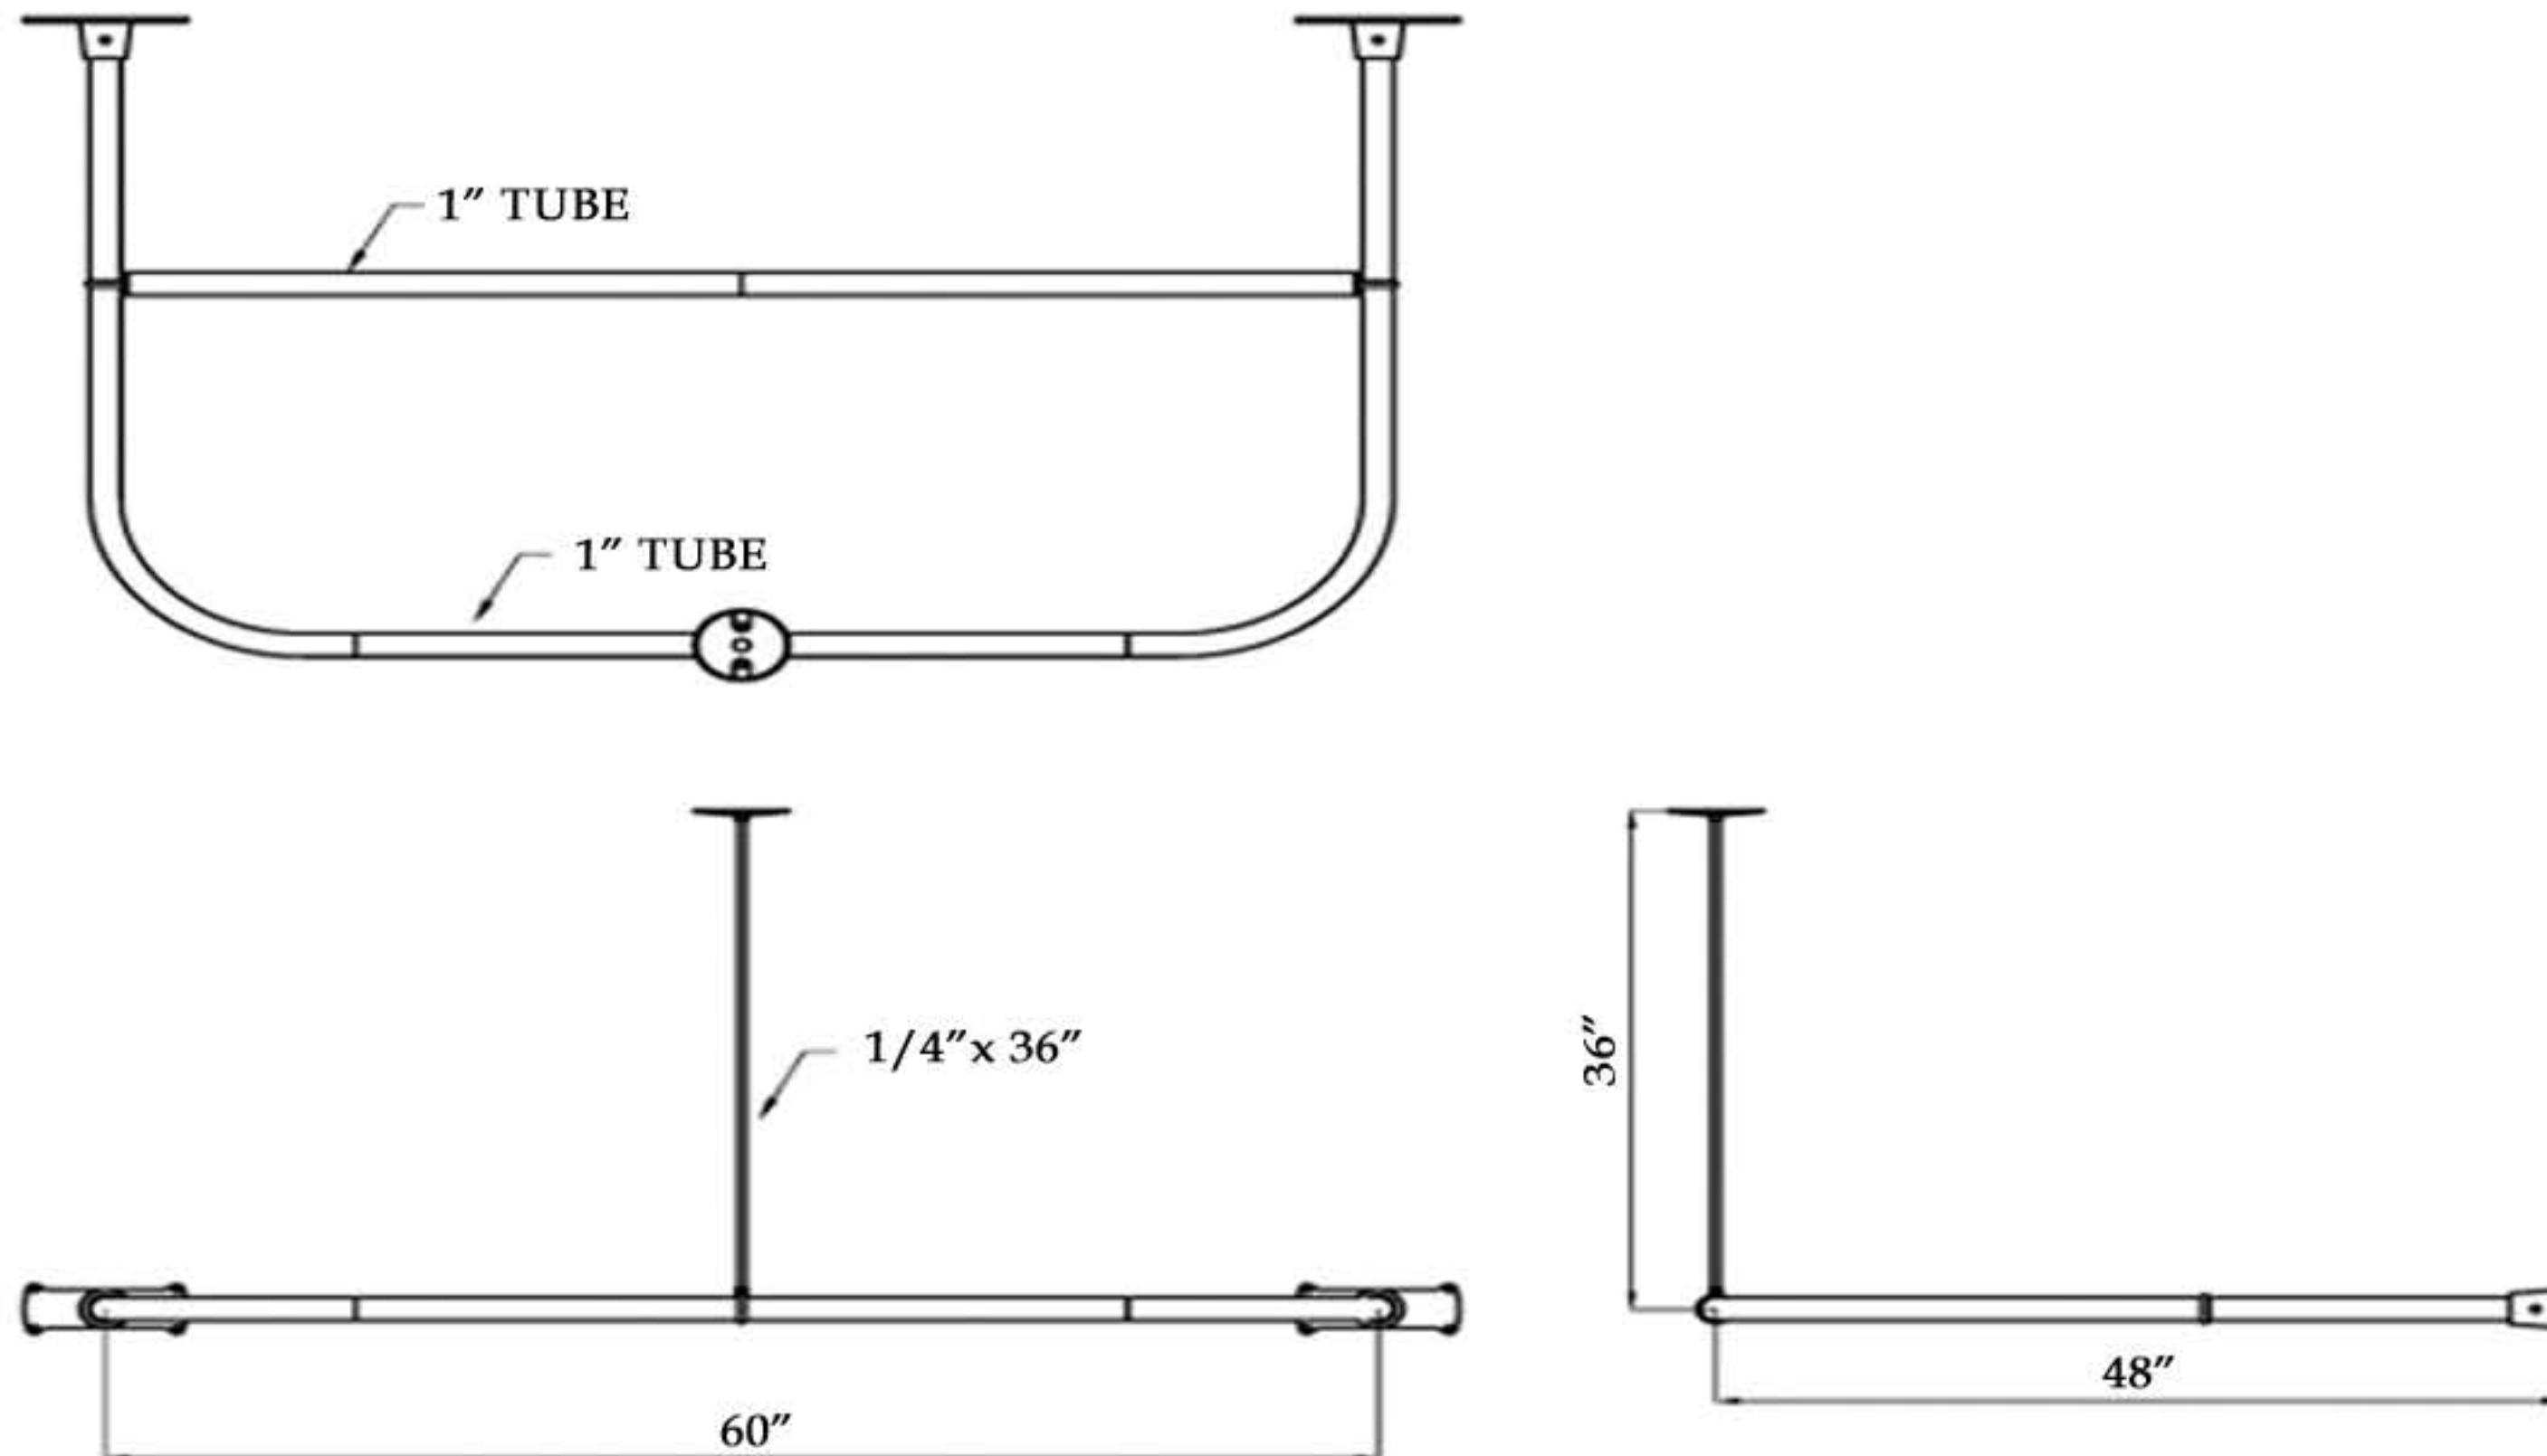

D-Ring Shower Curtain Rod

by Randolph Morris

Item #: RMD4860

Unpack and check all the parts, and read the instructions

All products and specifications are subject to change without notice. Randolph Morris is not responsible for typographical and/or dimensional errors. Typographical errors are subject to correction.

Note: Rough-in dimensions may vary +/- 1/2" and are subject to change. No responsibility is assumed by Randolph Morris.