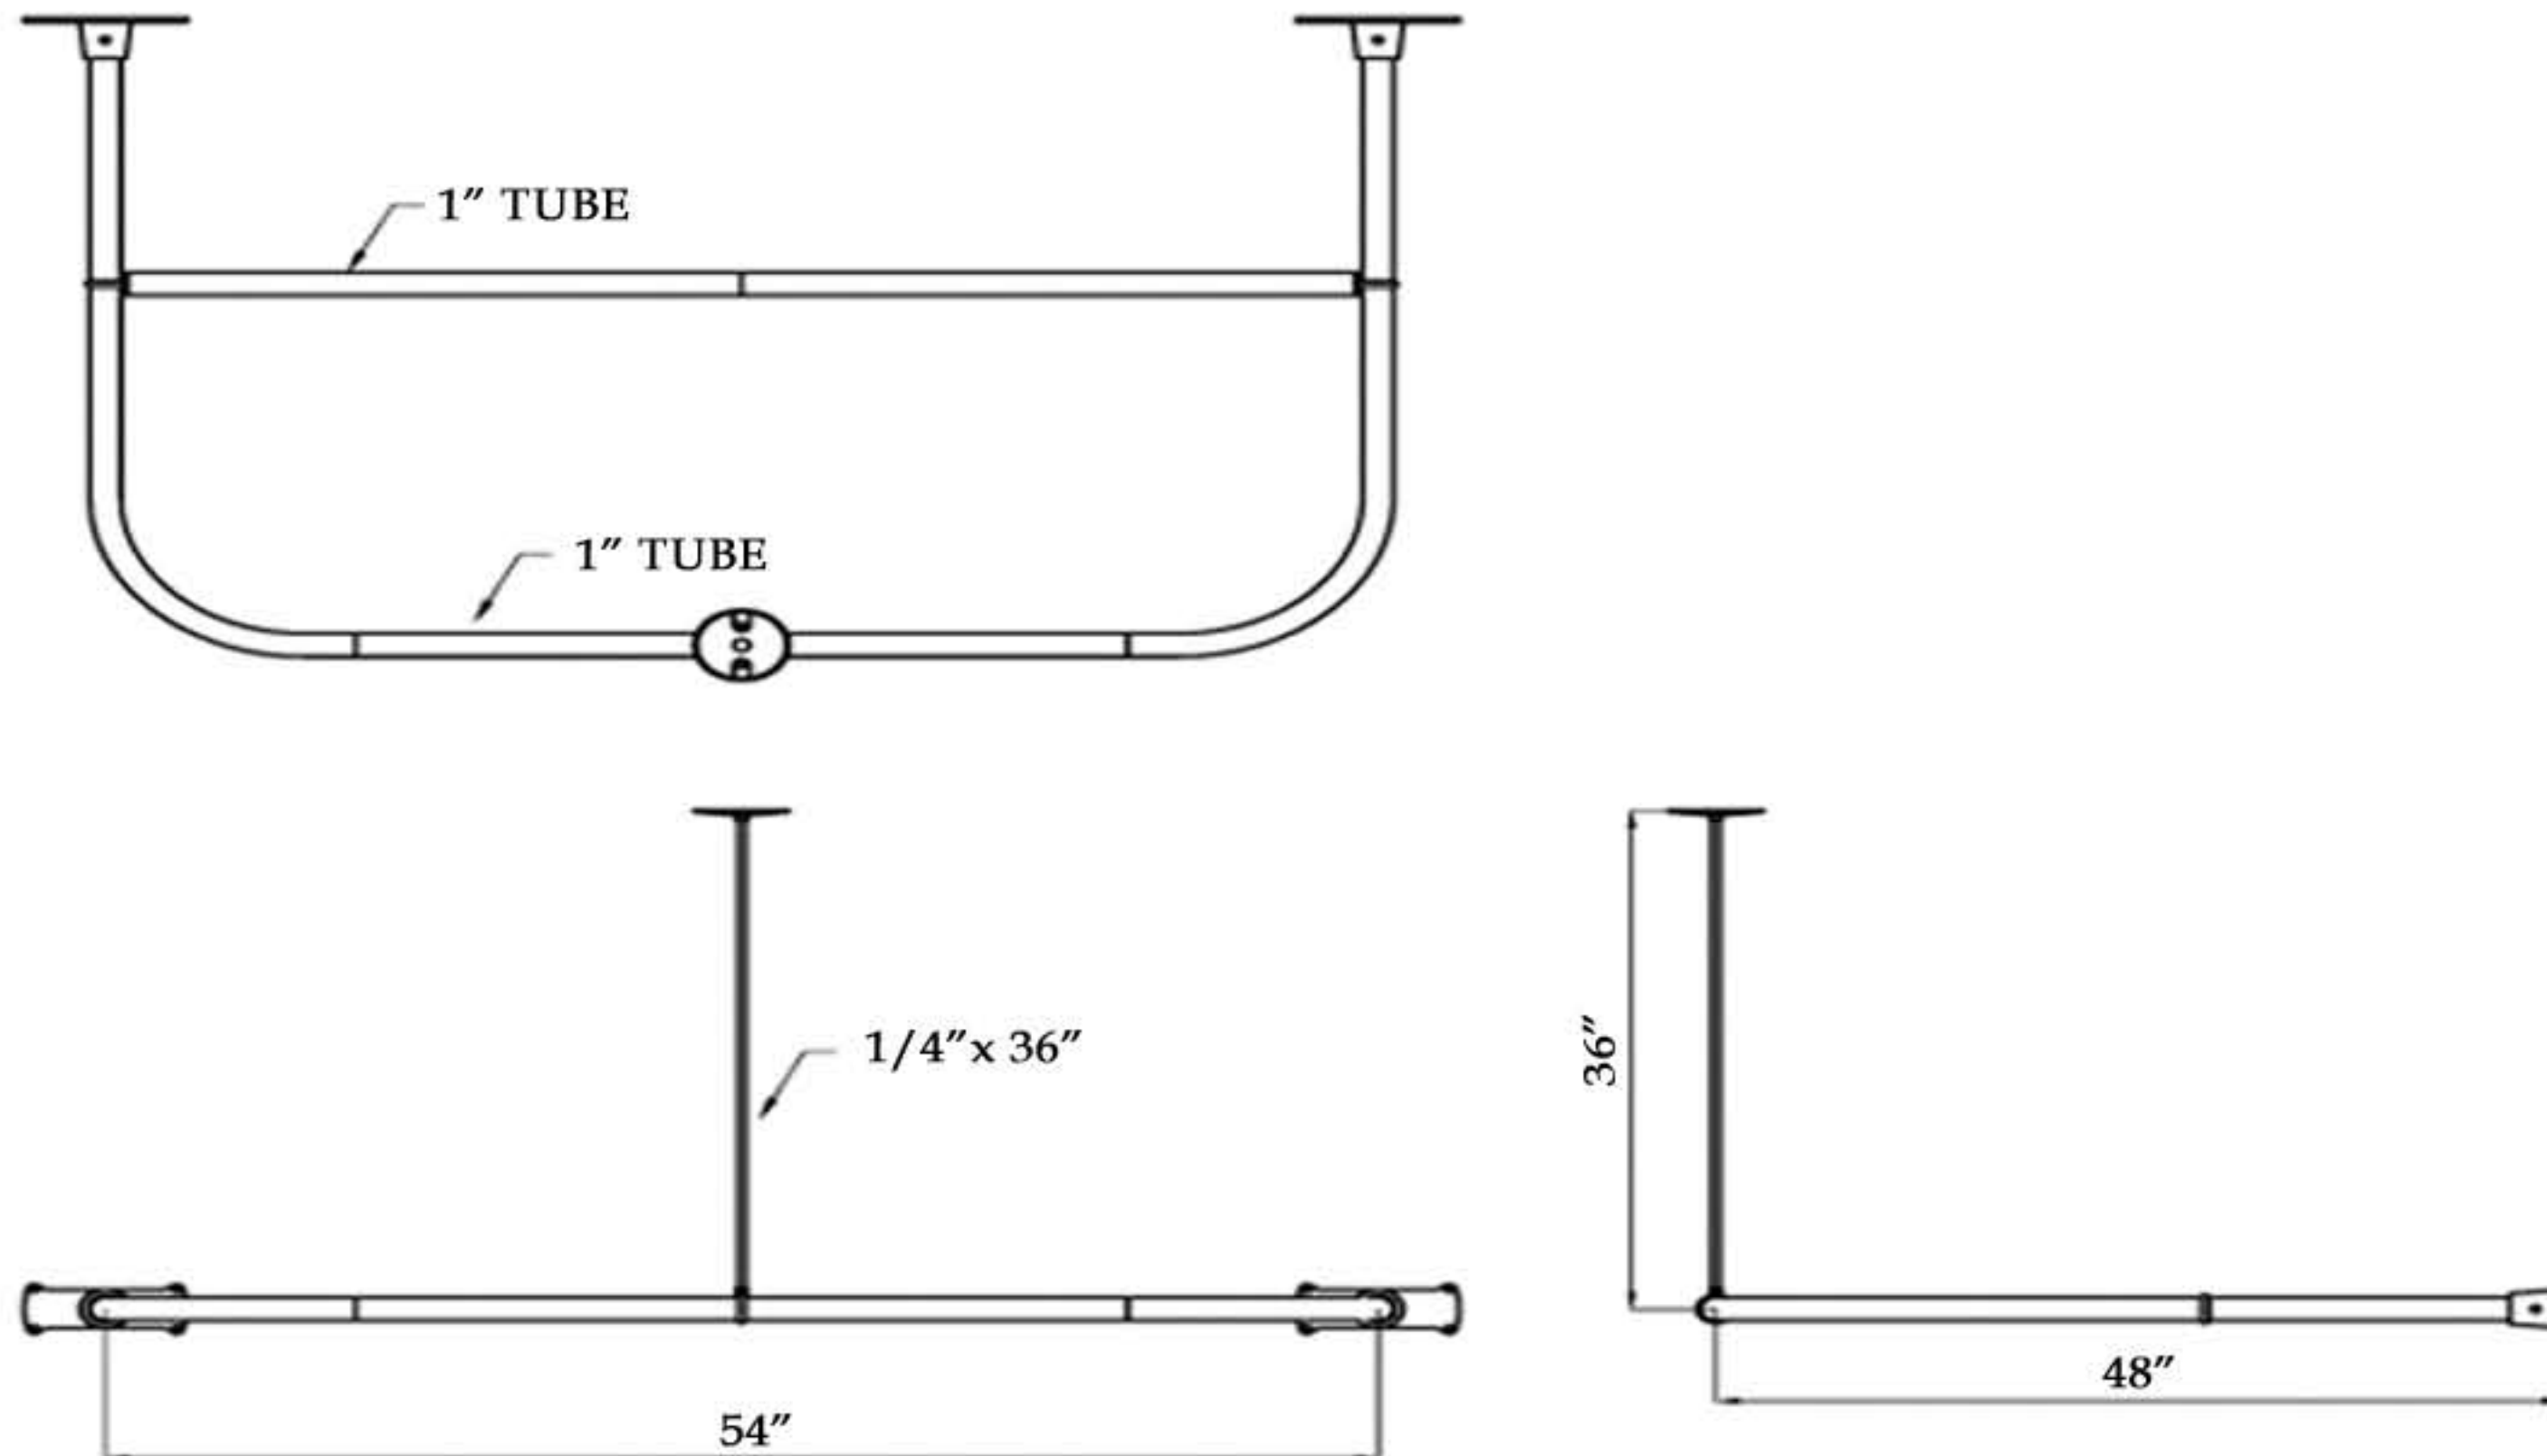

D-Ring Shower Curtain Rod

by Randolph Morris

Item #: RMD4854

Unpack and check all the parts, and read the instructions

All products and specifications are subject to change without notice. Randolph Morris is not responsible for typographical and/or dimensional errors. Typographical errors are subject to correction.

Note: Rough-in dimensions may vary +/- 1/2" and are subject to change. No responsibility is assumed by Randolph Morris.