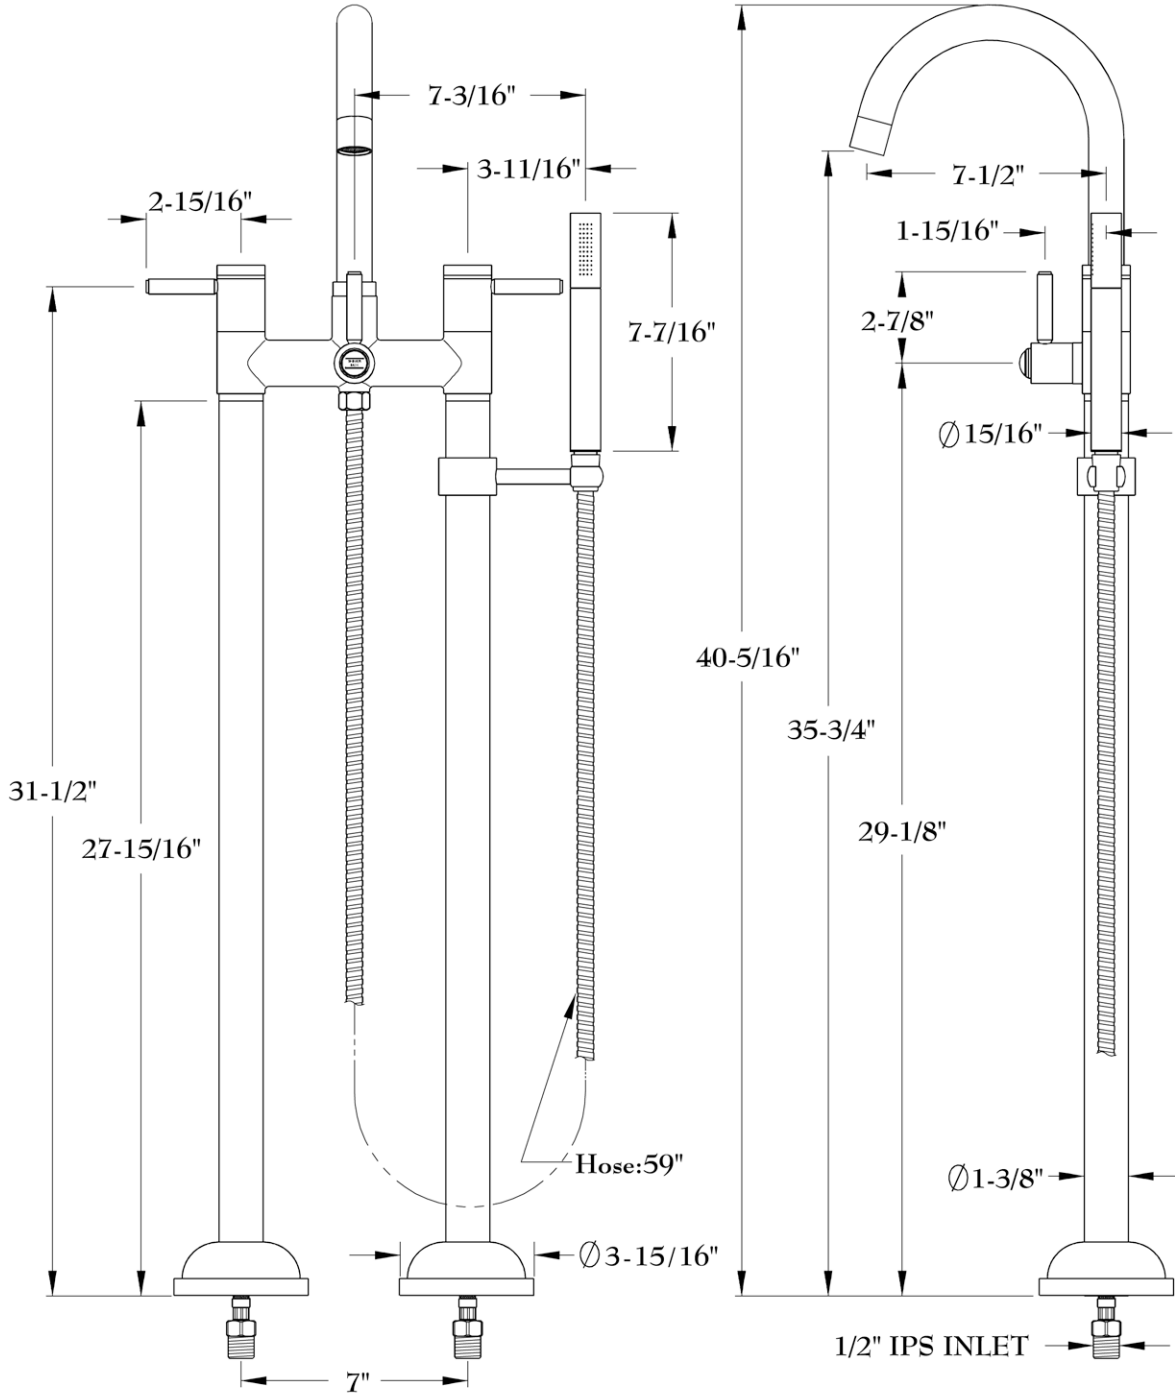

# Contemporary Double Post Freestanding Tub Faucet

by Randolph Morris

Item #: RMNCFSDP

All products and specifications are subject to change without notice. Randolph Morris is not responsible for typographical and/or dimensional errors. Typographical errors are subject to correction.

Note: Rough-in dimensions may vary +/- 1/2" and are subject to change. No responsibility is assumed by Randolph Morris.