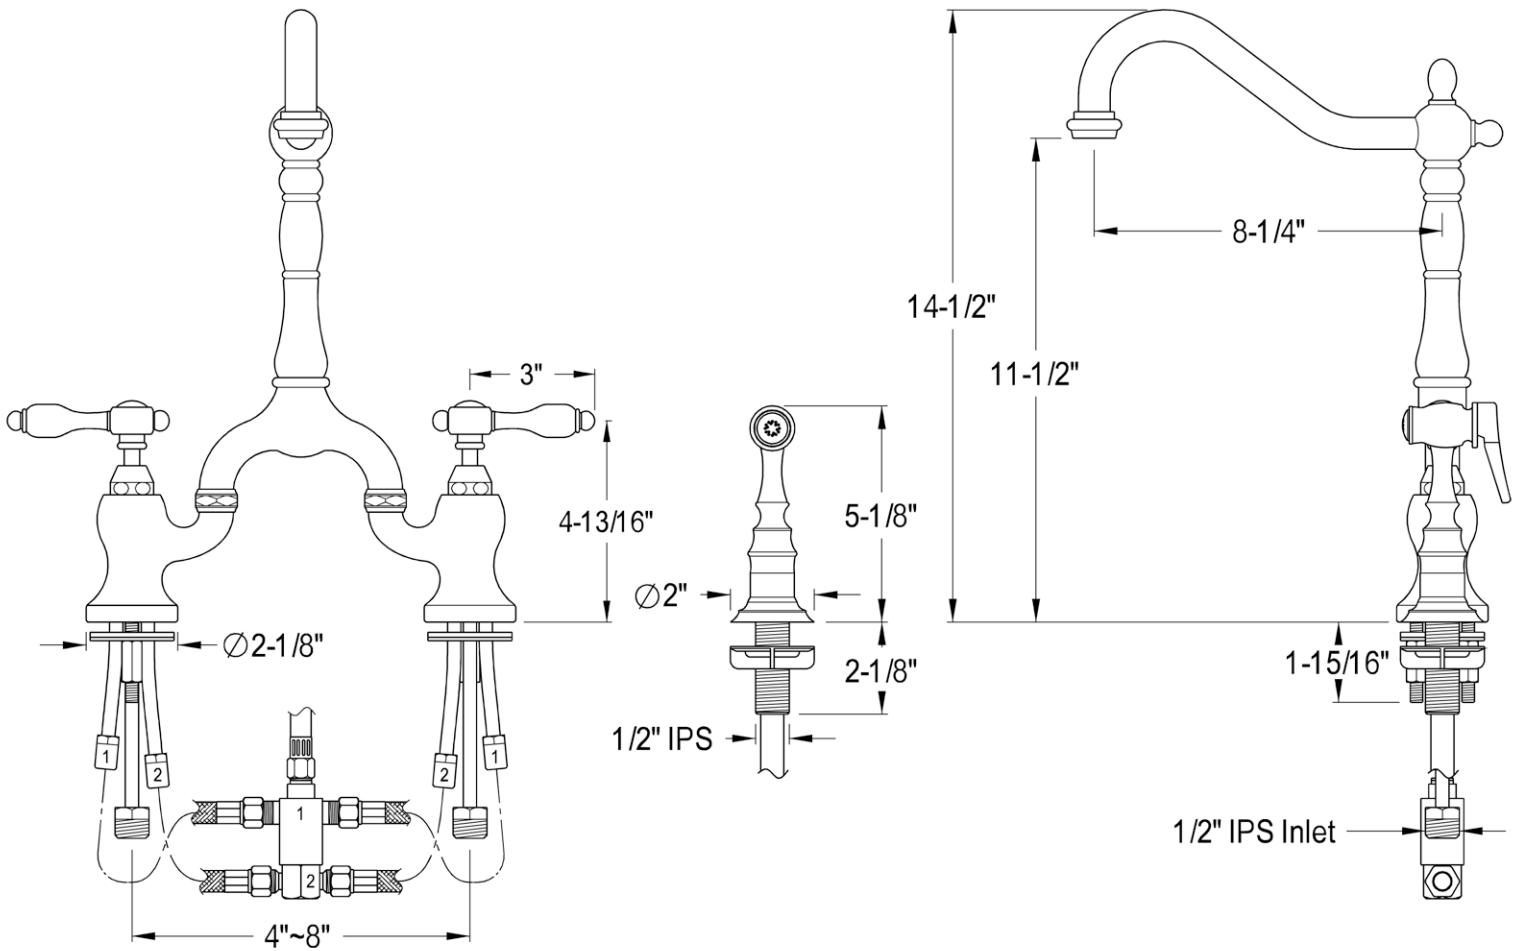

Victorian Bridge Faucet by Randolph Morris

Item #: RMNAB9451BSML

All products and specifications are subject to change without notice. Randolph Morris is not responsible for typographical and/or dimensional errors. Typographical errors are subject to correction.

Note: Rough-in dimensions may vary +/- 1/2" and are subject to change. No responsibility is assumed by Randolph Morris.