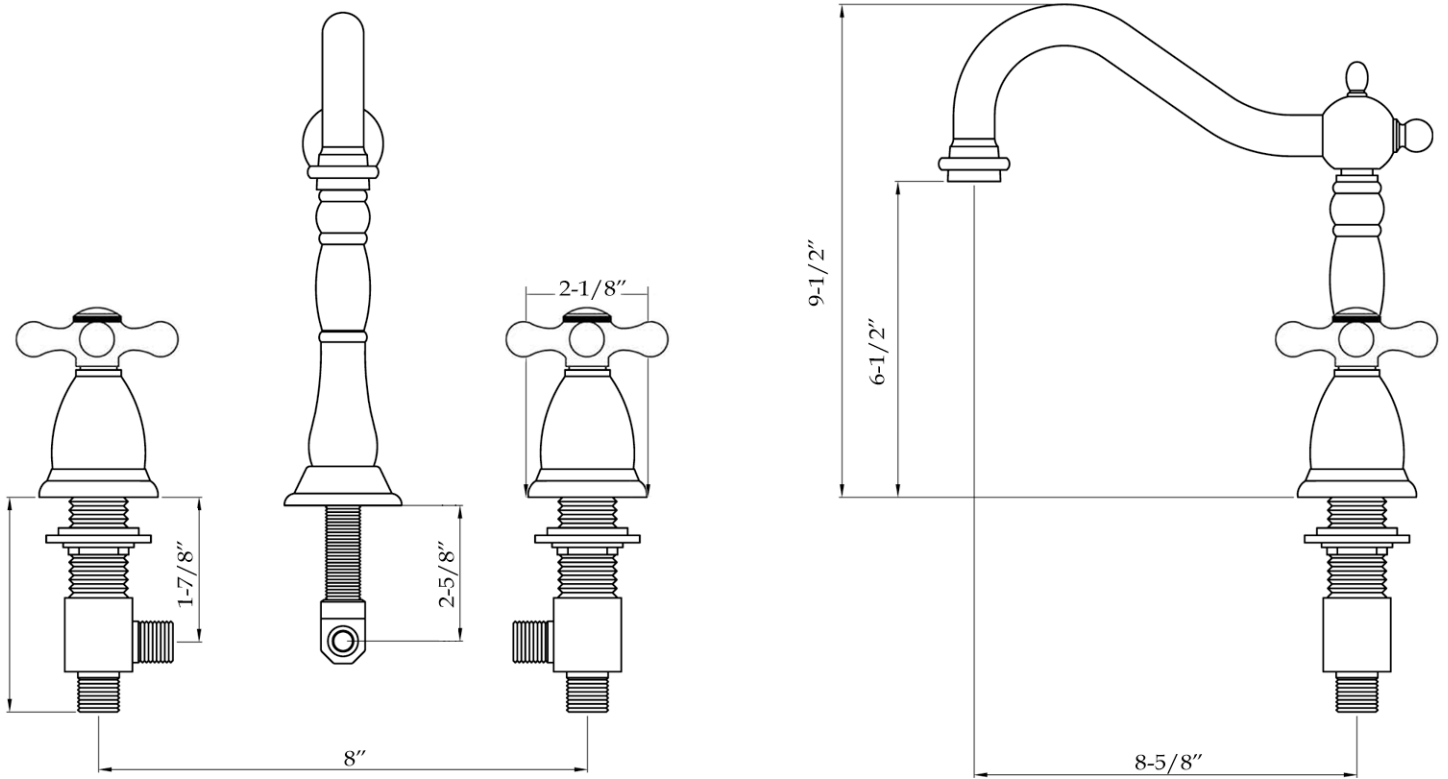

## Bathroom Sink Faucet - 8-inch Widespread with Pop-Up by Randolph Morris

Item #: RMNAB818MC

All products and specifications are subject to change without notice. Randolph Morris is not responsible for typographical and/or dimensional errors. Typographical errors are subject to correction.

Note: Rough-in dimensions may vary  $\pm 1/2$ " and are subject to change. No responsibility is assumed by Randolph Morris.