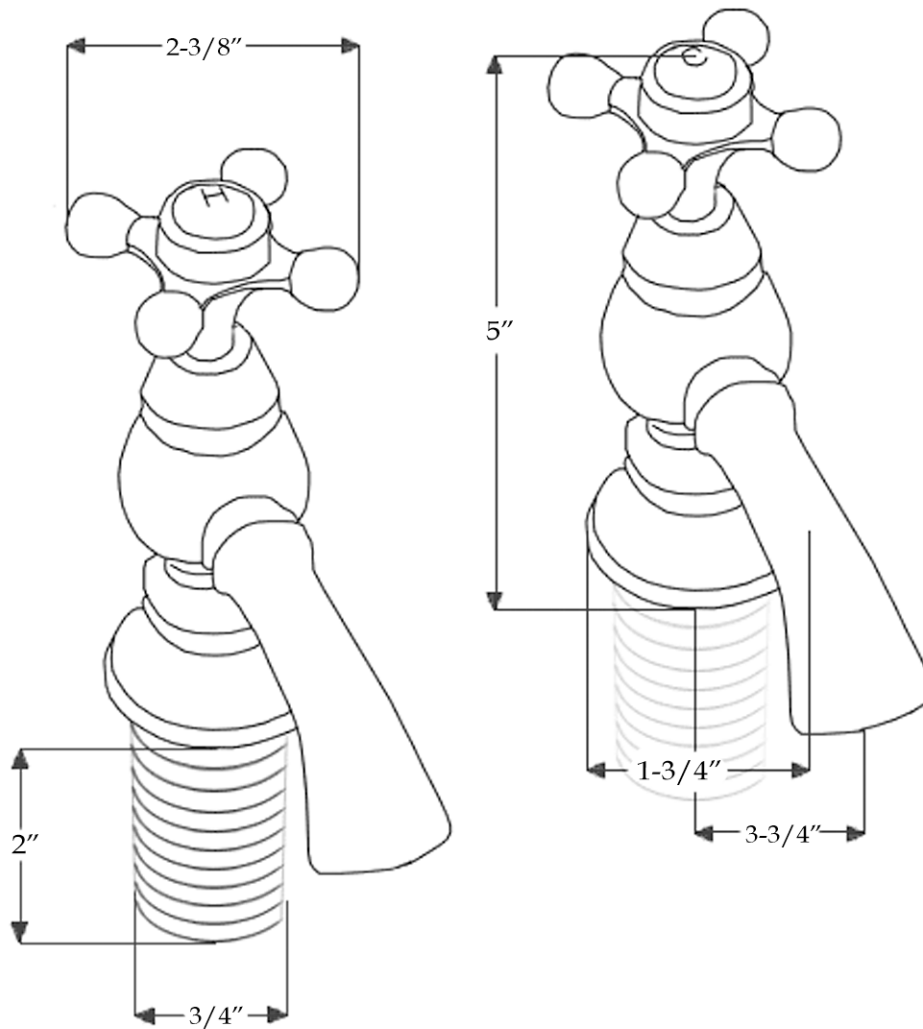

Single Basin Taps with Metal Cross Handles
by Randolph Morris

Item #: RMNAB263MC

All products and specifications are subject to change without notice. Randolph Morris is not responsible for typographical and/or dimensional errors. Typographical errors are subject to correction.

Note: Rough-in dimensions may vary +/- 1/2" and are subject to change. No responsibility is assumed by Randolph Morris.